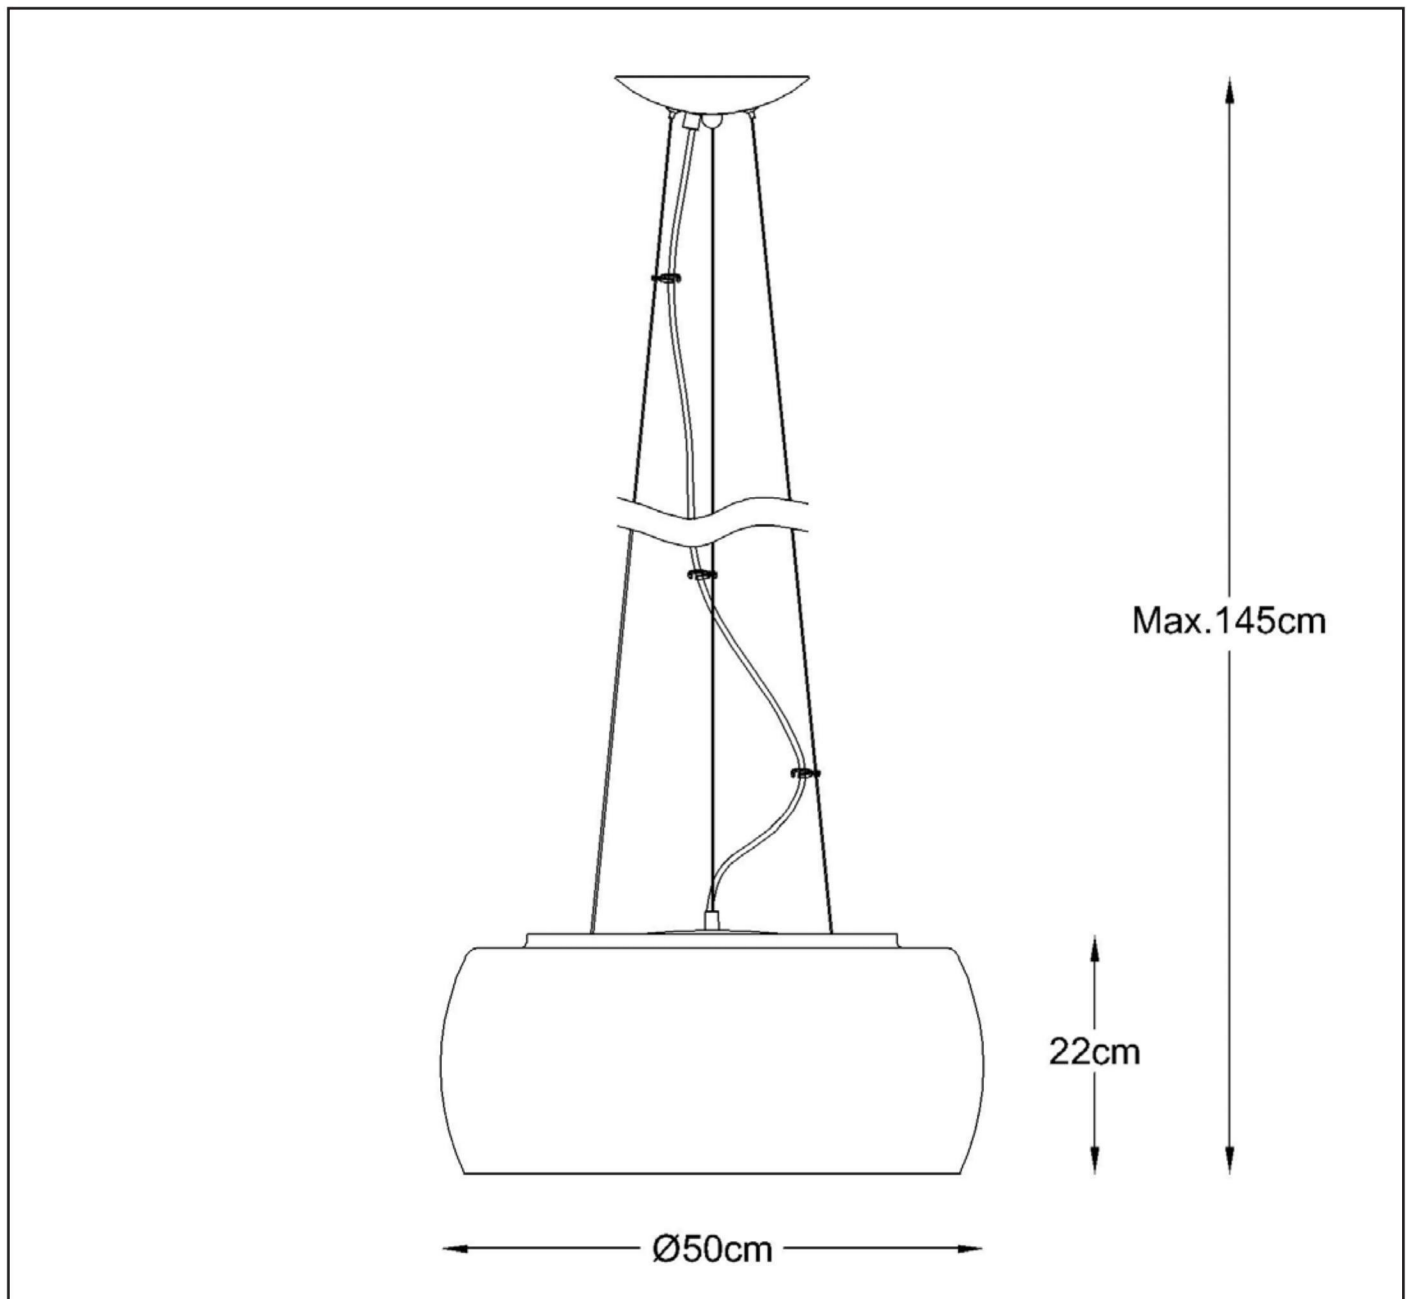

PEARL

Item number : 70463/06/11
EAN code : 5411212702166

For more specifications, dimensions please visit
www.lucide.com