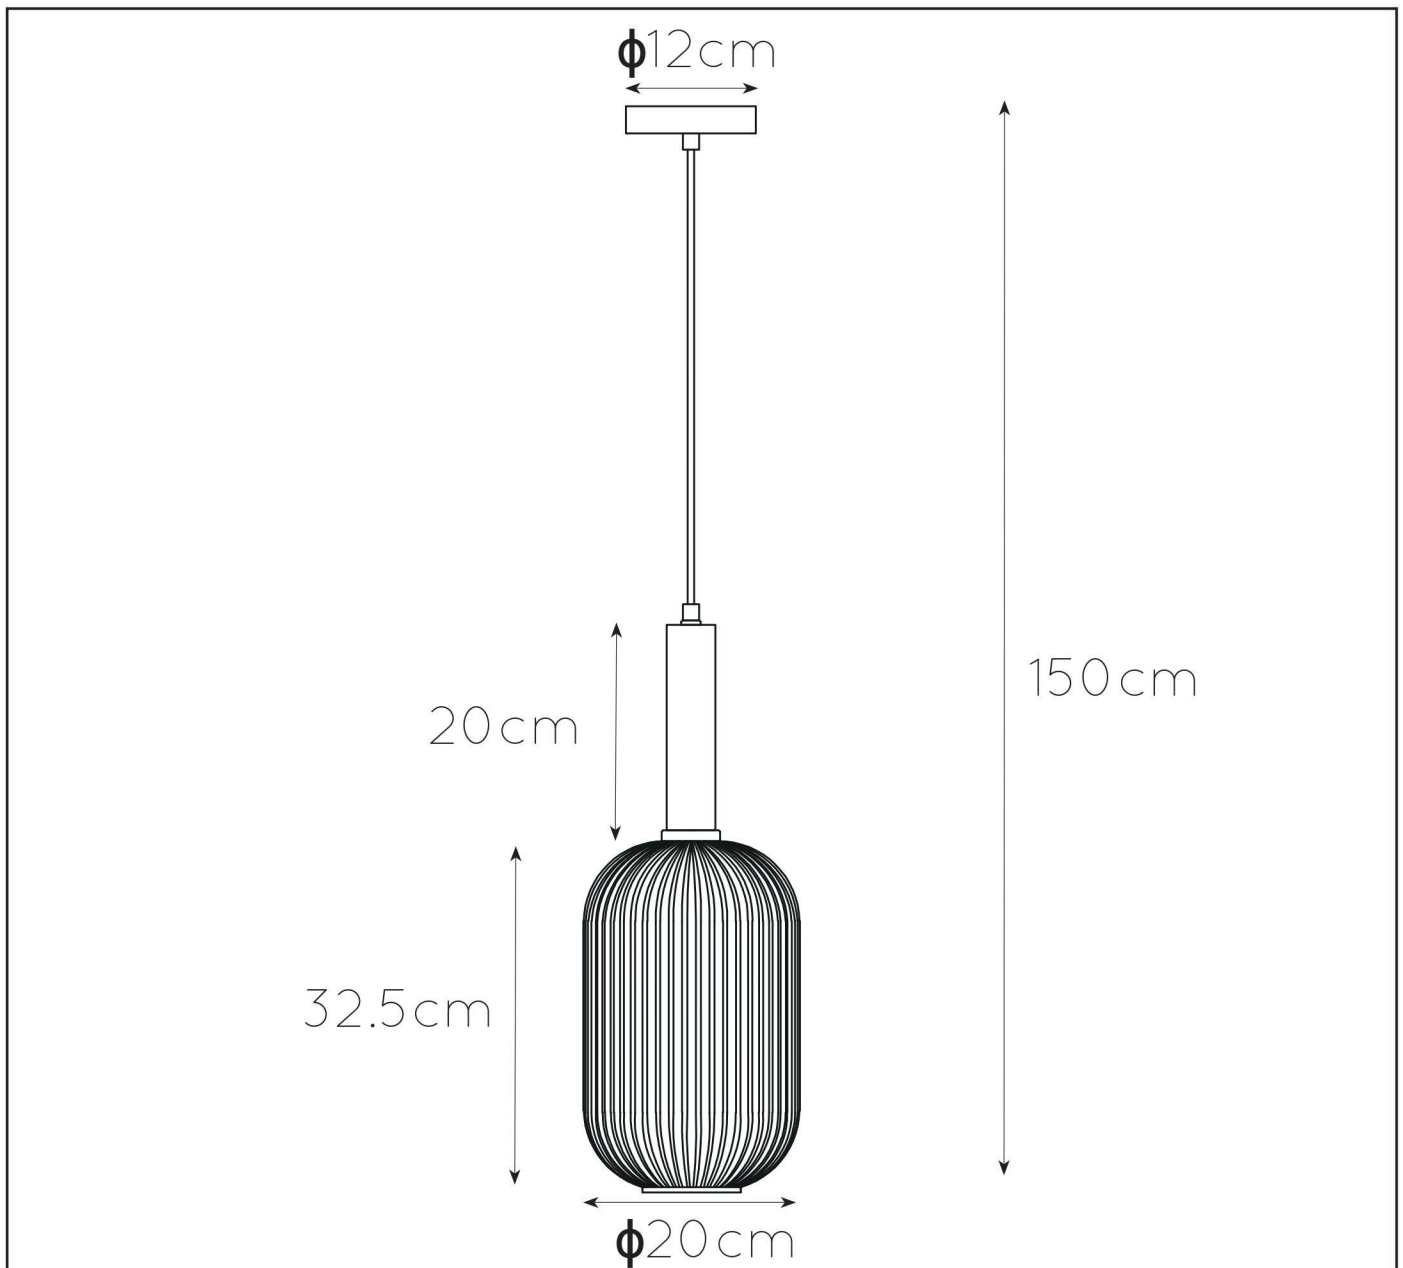

MALOTO

item number : 45386/20/33
EAN code : 5411212451170

item number : 45386/20/62
EAN code : 5411212451187

For more specifications, dimensions please visit
www.lucide.com