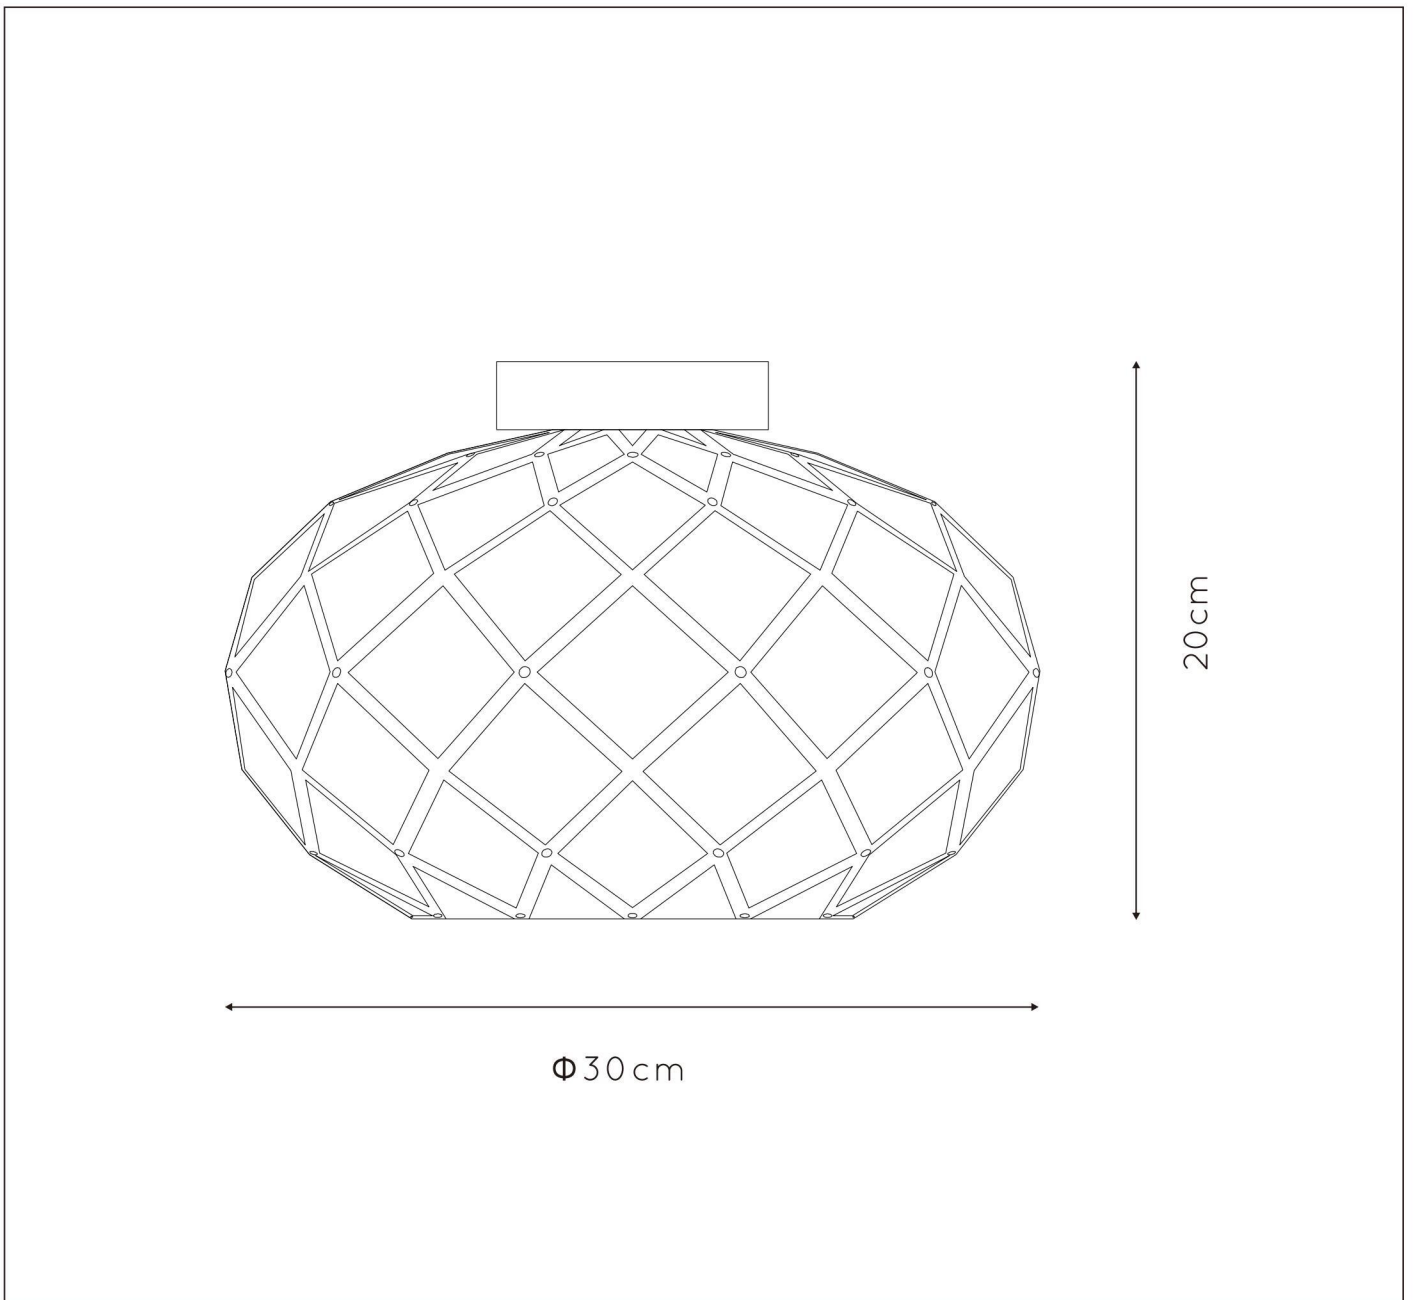

LUCIDE

TECHNICAL DRAWING & DIMENSIONS

WOLFRAM

Item number : 21117/30/30

EAN CODE : 5411212211309

For more specifications, dimensions please visit

www.lucide.com