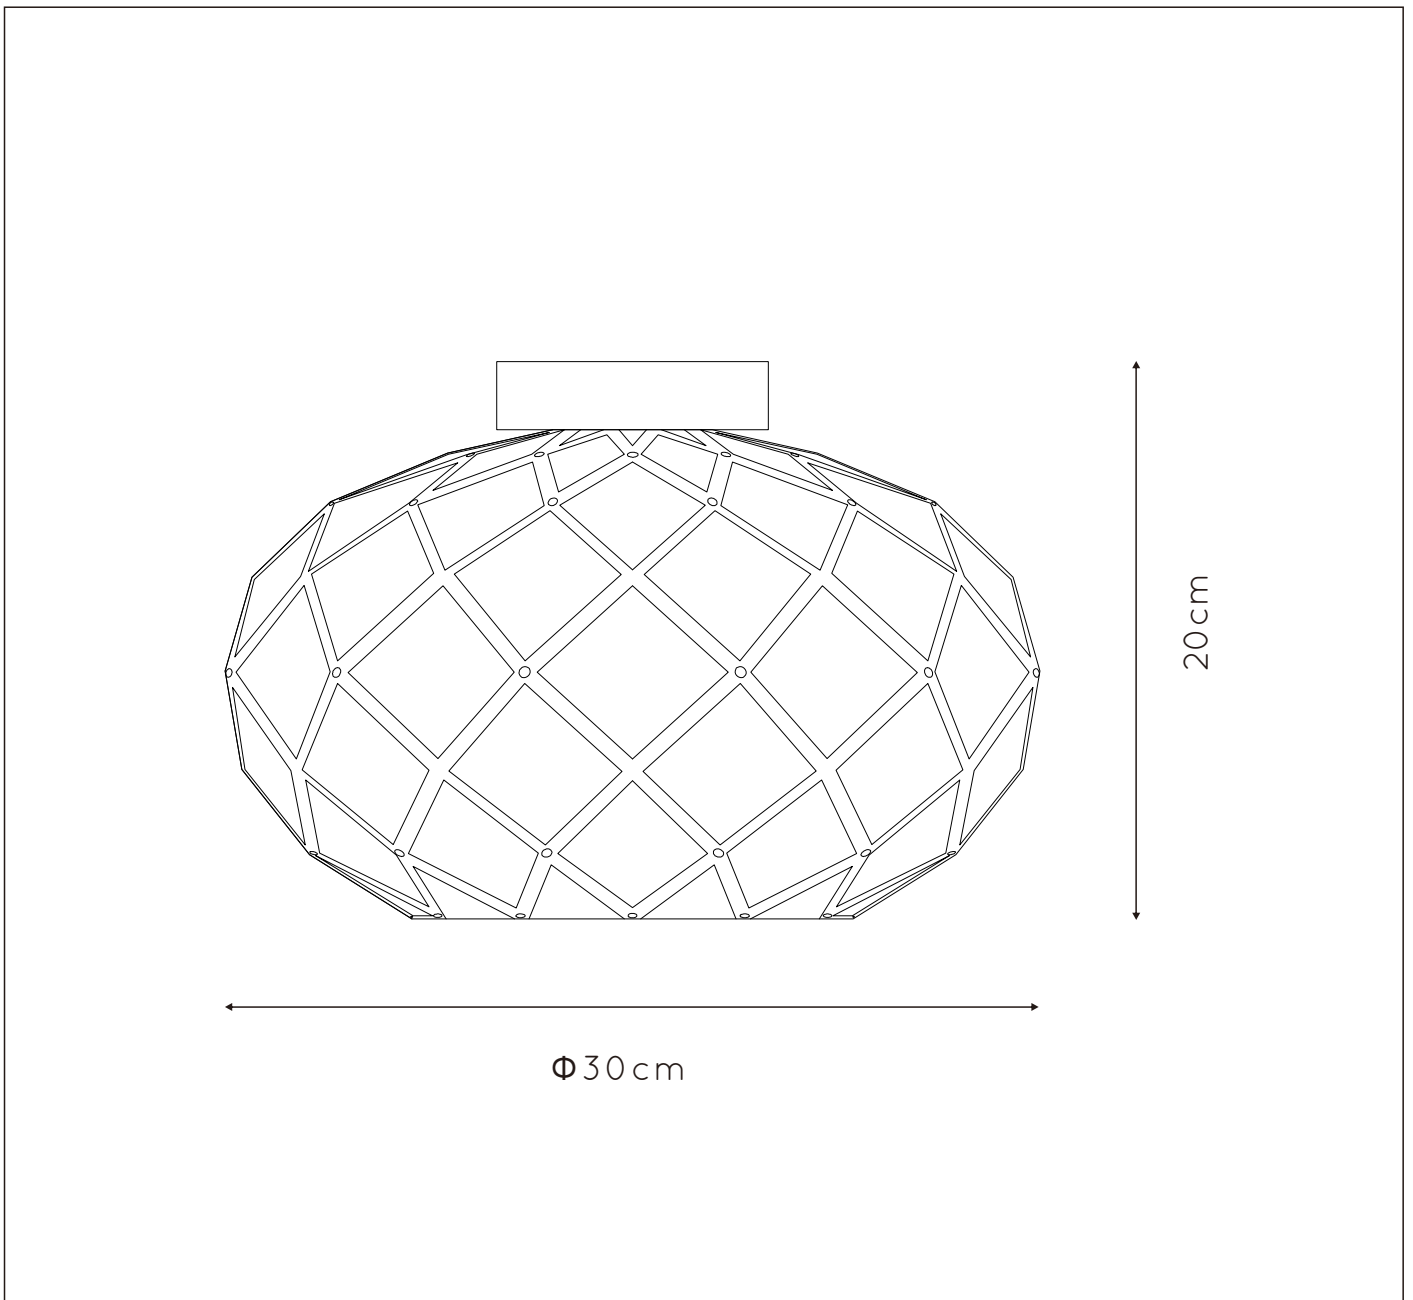

LUCIDE

TECHNICAL DRAWING & DIMENSIONS

WOLFRAM

Item number : 21117/30/30

EAN CODE : 5411212211309

For more specifications, dimensions please visit

www.lucide.com