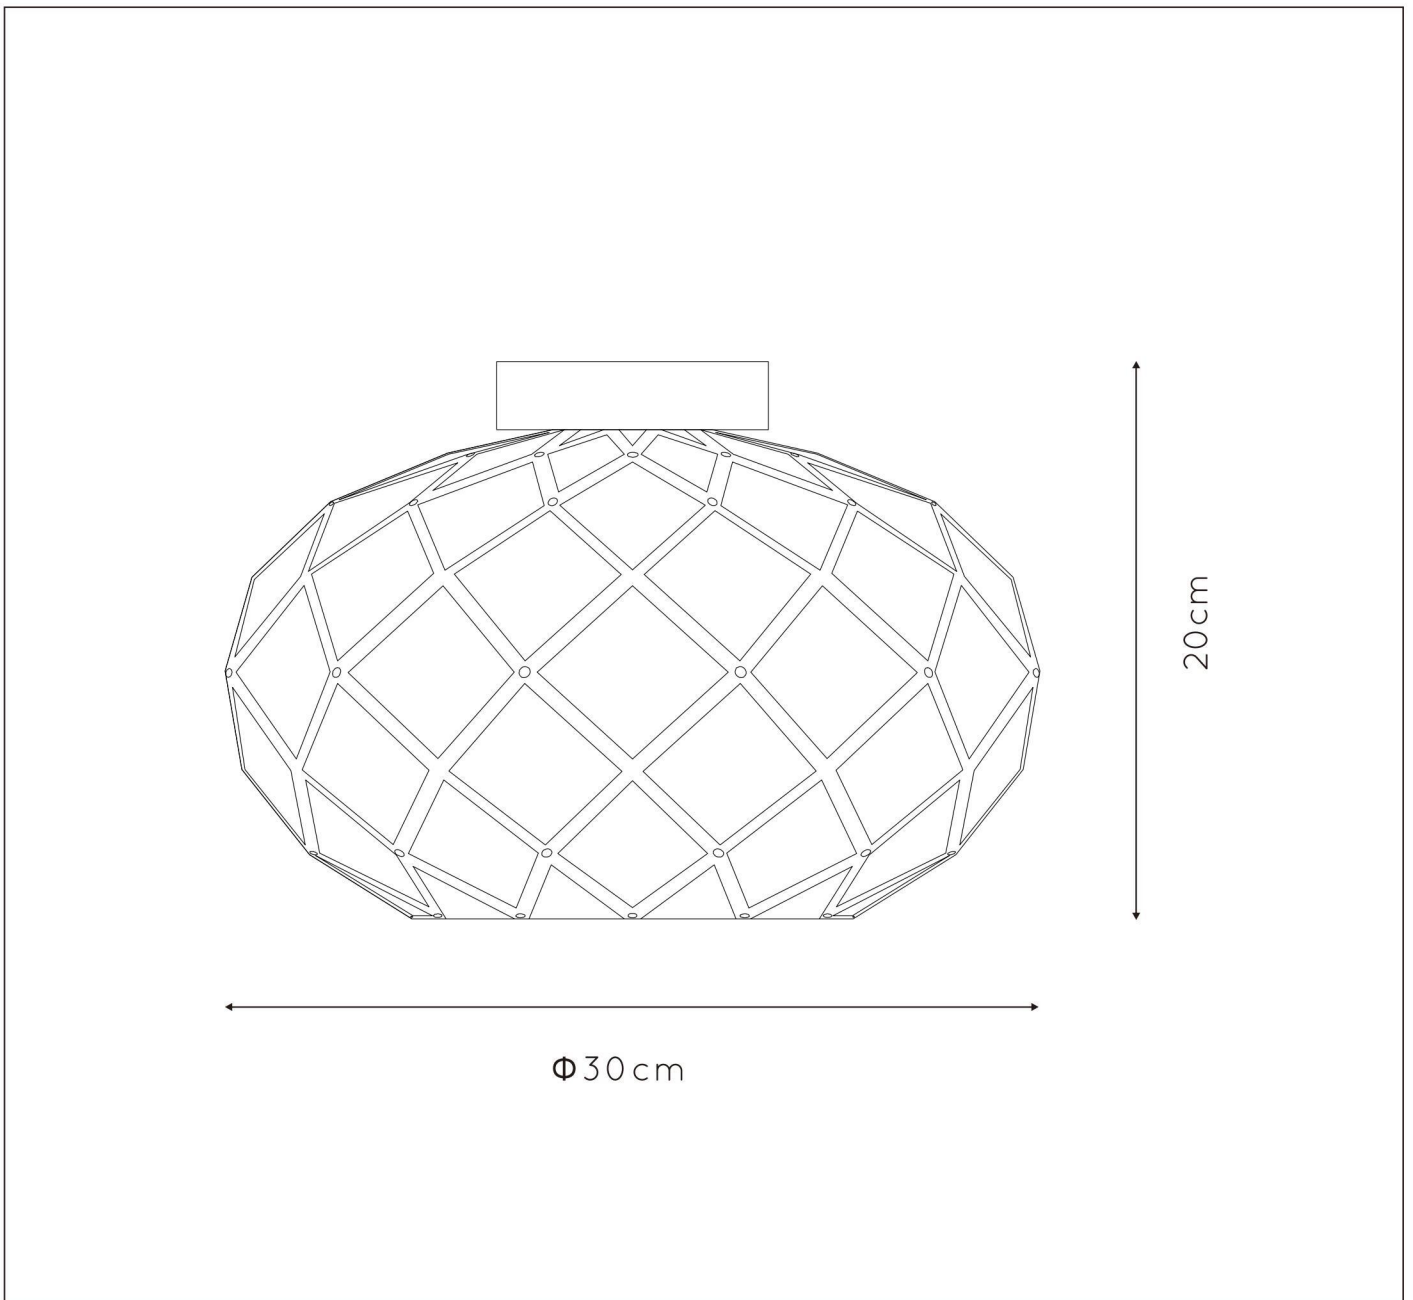

LUCIDE

TECHNICAL DRAWING & DIMENSIONS

WOLFRAM

Item number : 21117/30/02

EAN CODE : 5411212211293

For more specifications, dimensions please visit

www.lucide.com