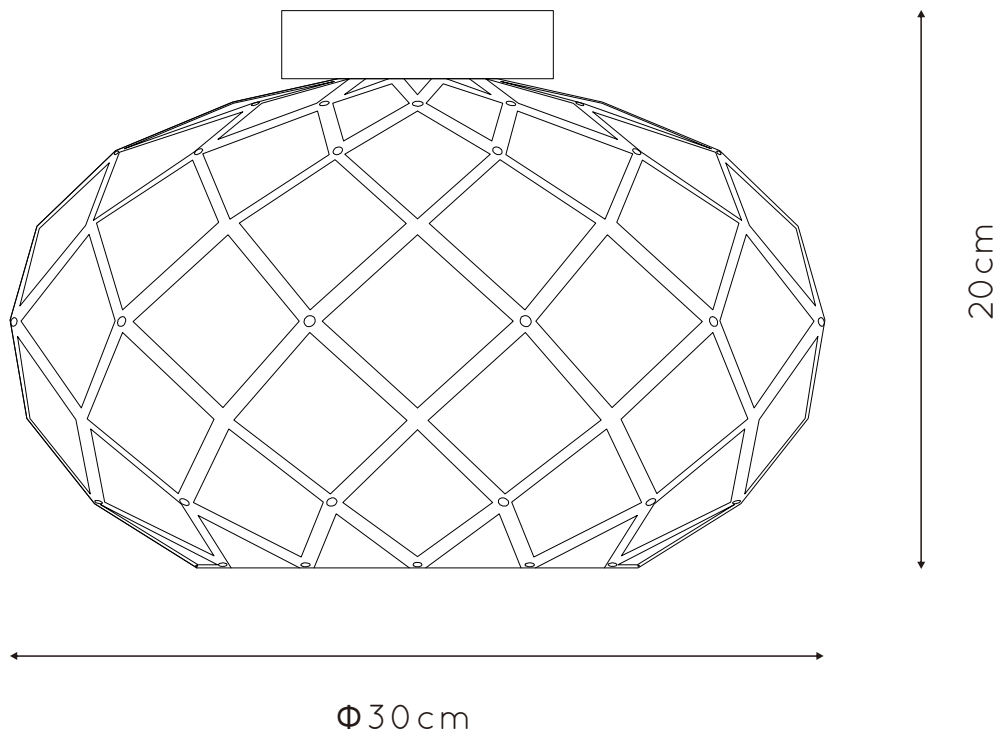

LUCIDE

TECHNICAL DRAWING & DIMENSIONS

WOLFRAM

Item number : 21117/30/02

EAN CODE : 5411212211293

For more specifications, dimensions please visit

www.lucide.com