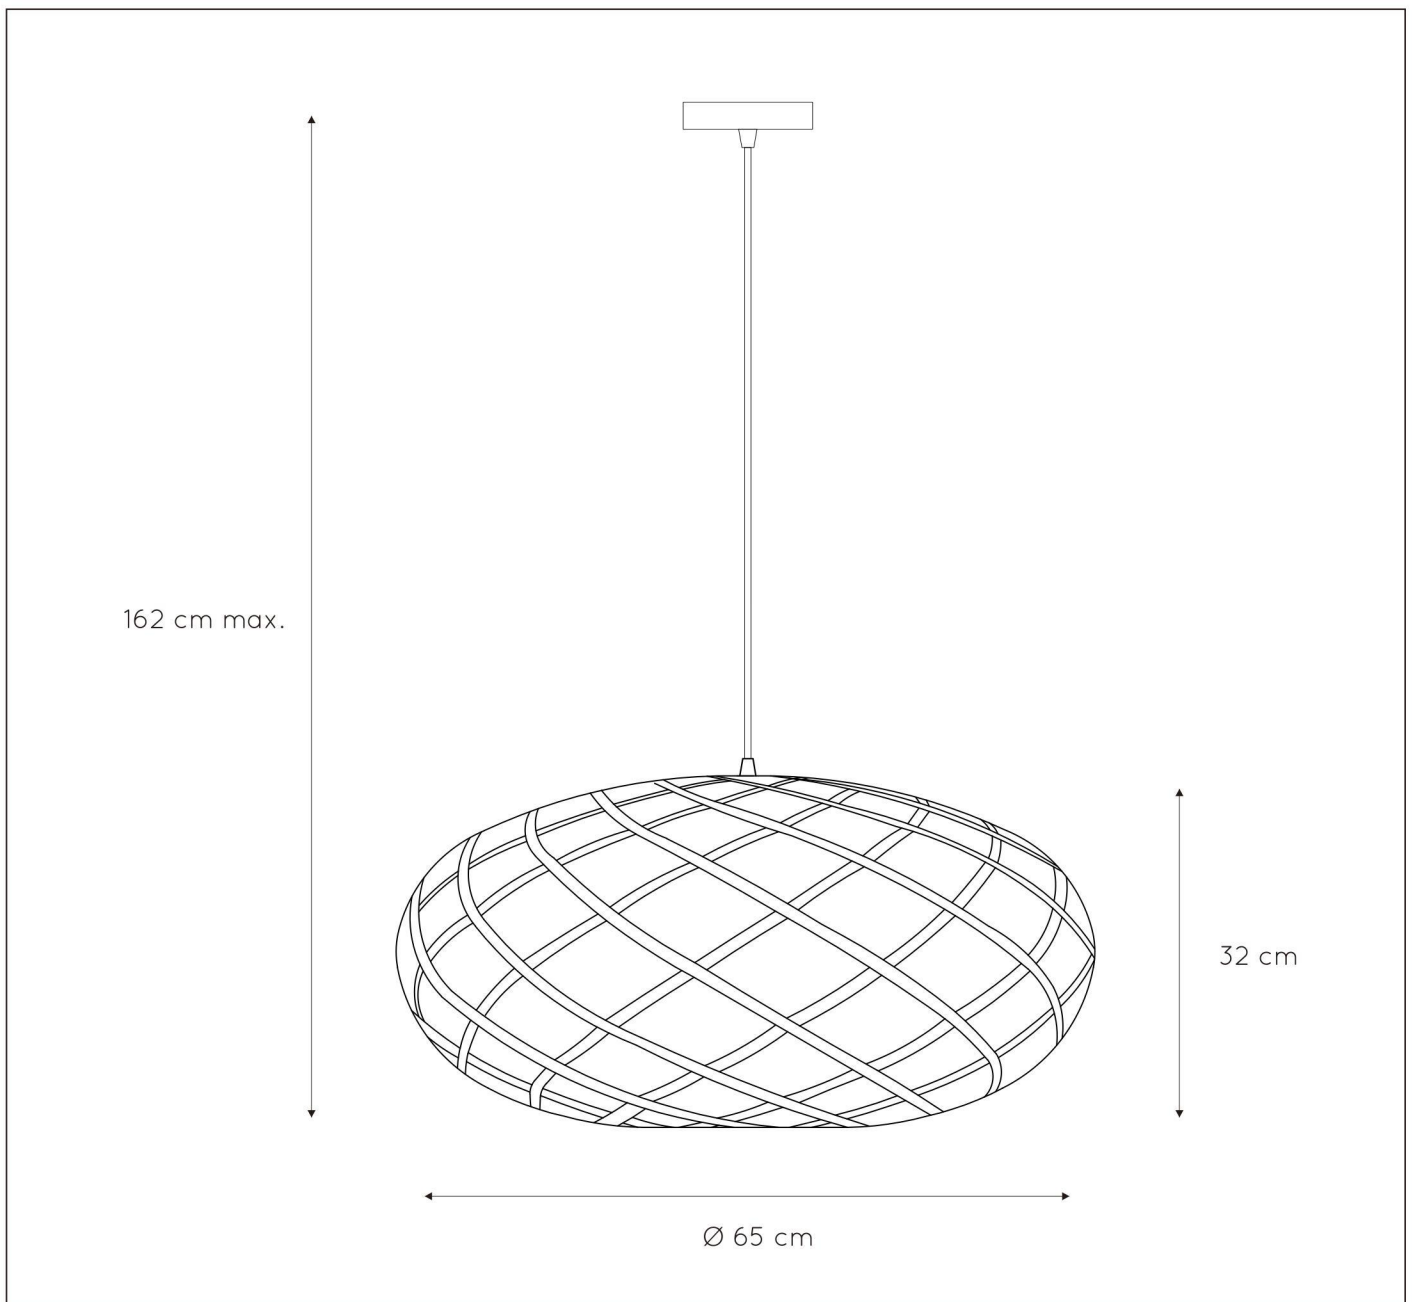

# WOLFRAM

Item number : 21417/65/02

EAN CODE : 5411212211132

For more specifications, dimensions please visit

[www.lucide.com](http://www.lucide.com)