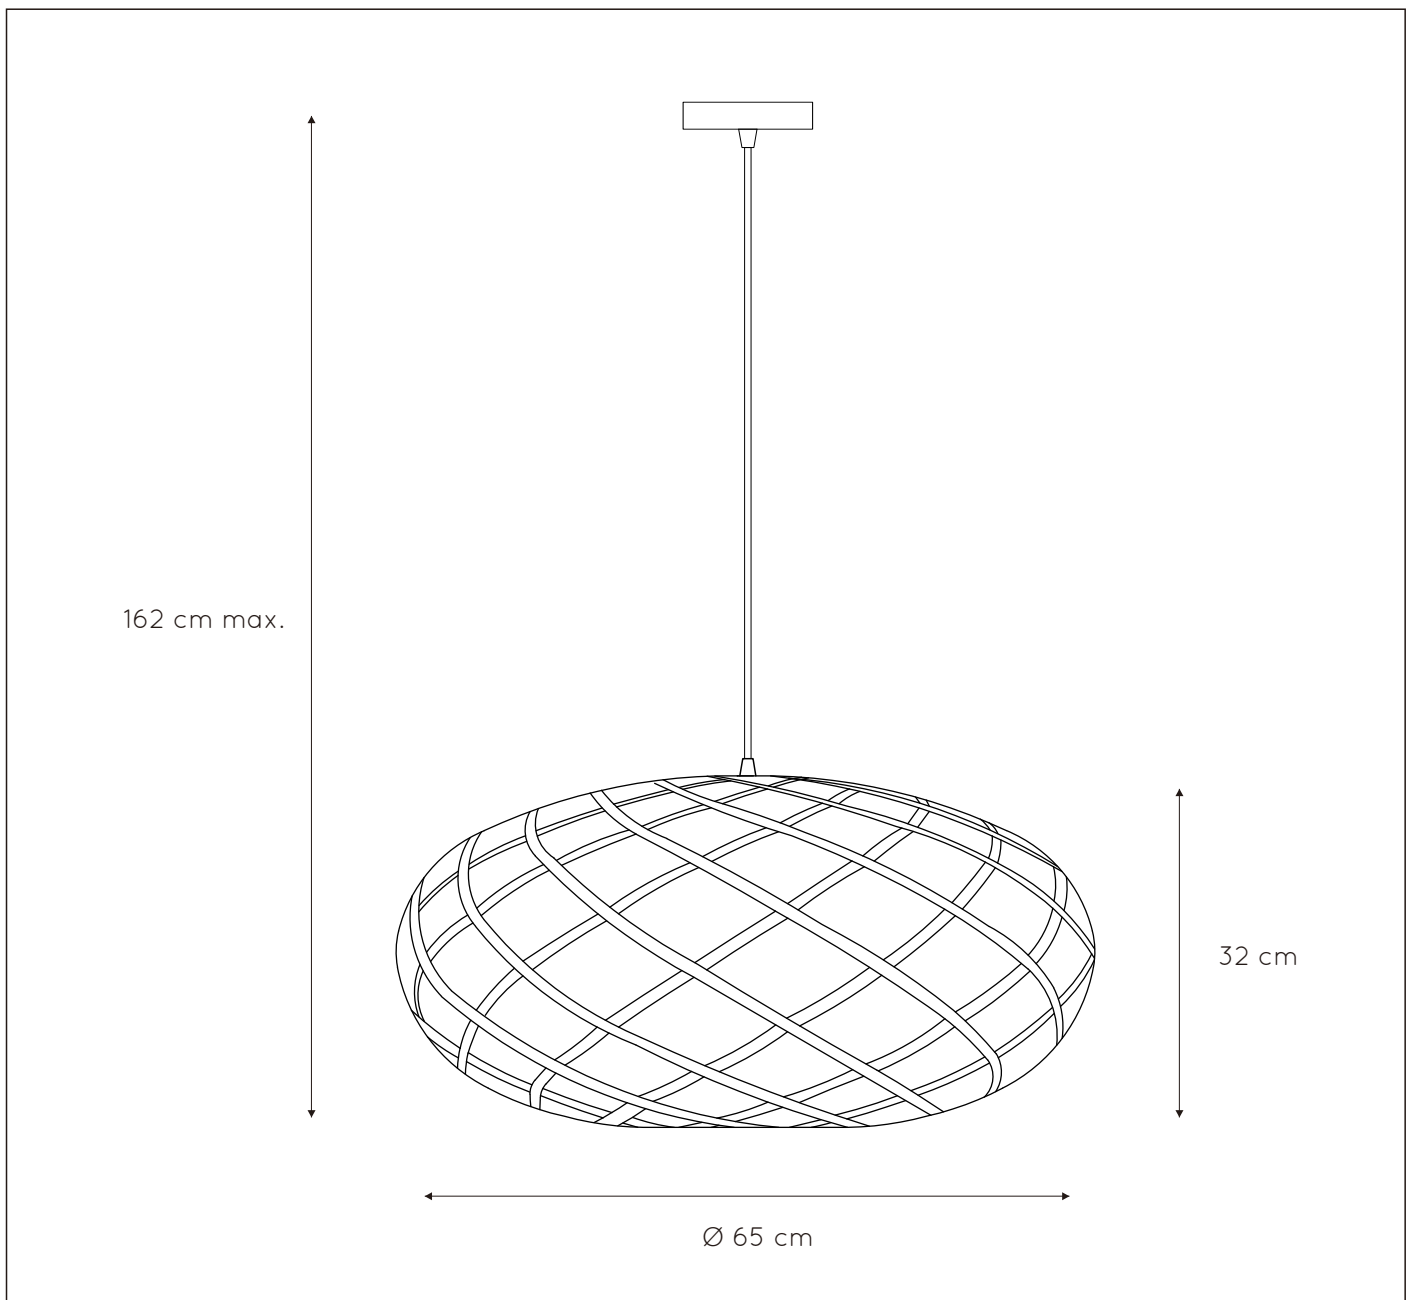

WOLFRAM

Item number : 21417/65/02

EAN CODE : 5411212211132

For more specifications, dimensions please visit

www.lucide.com