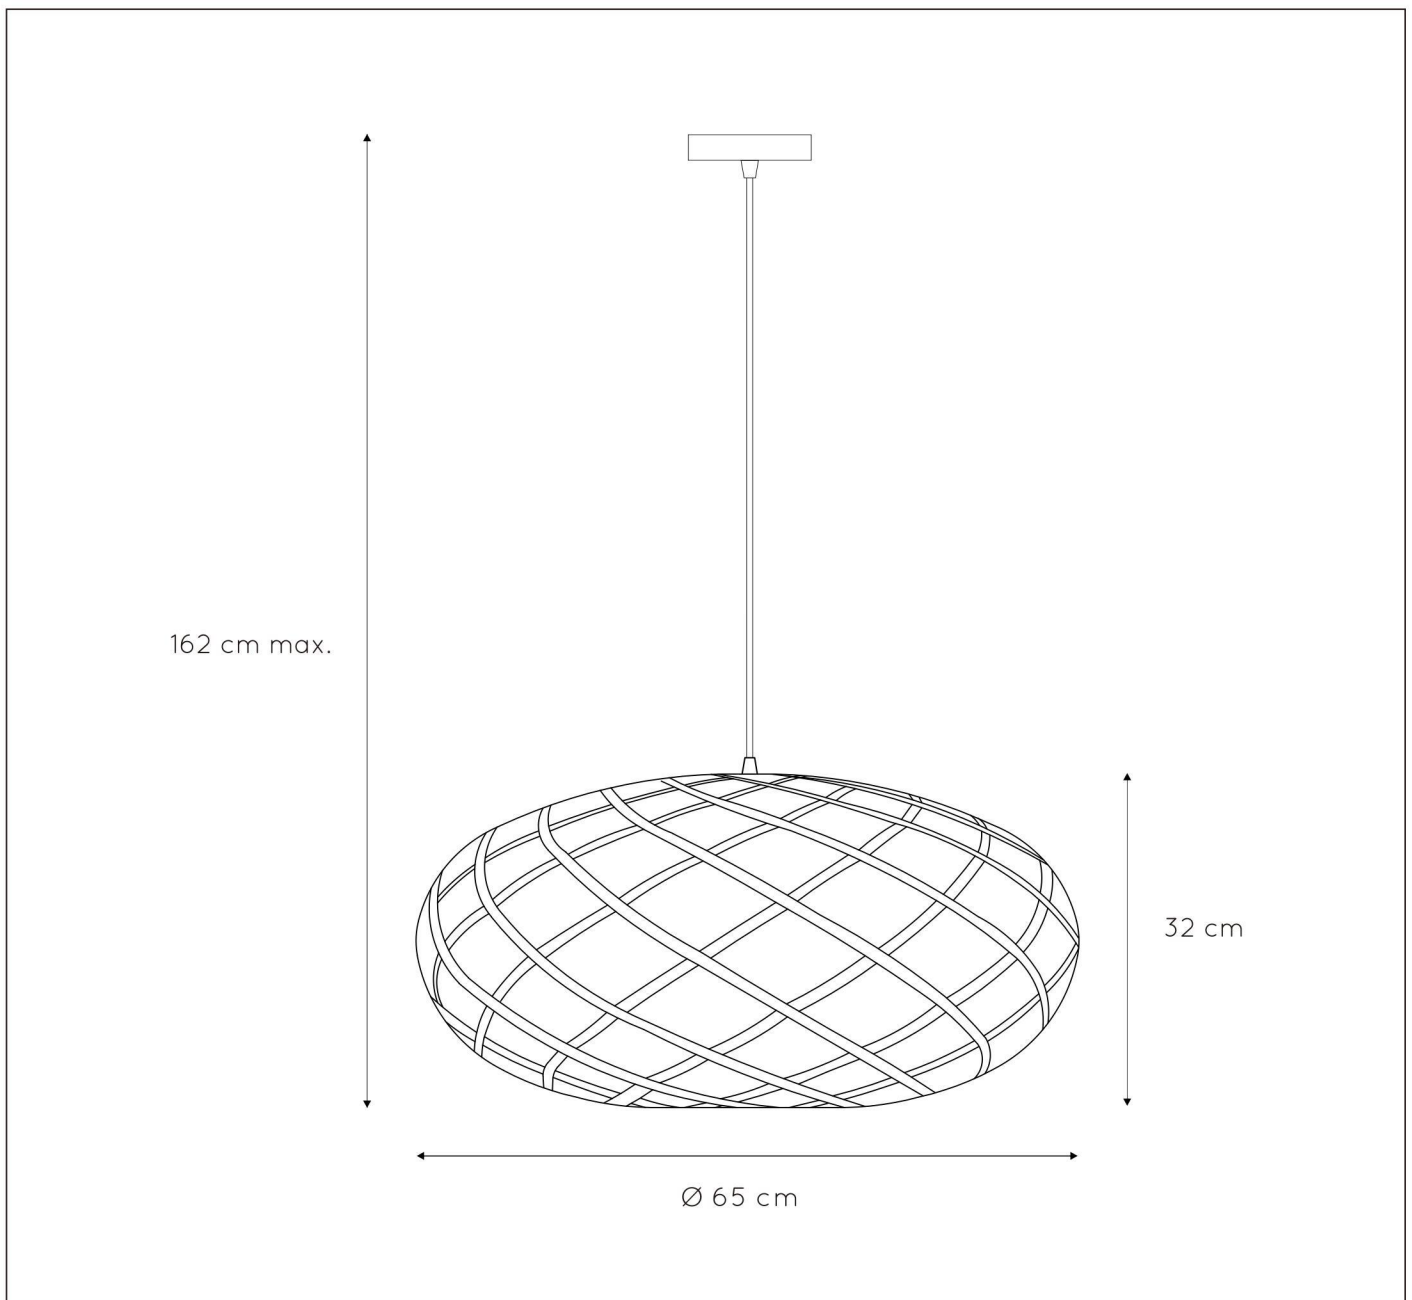

# WOLFRAM

Item number : 21417/65/30

EAN CODE : 5411212211019

For more specifications, dimensions please visit

[www.lucide.com](http://www.lucide.com)