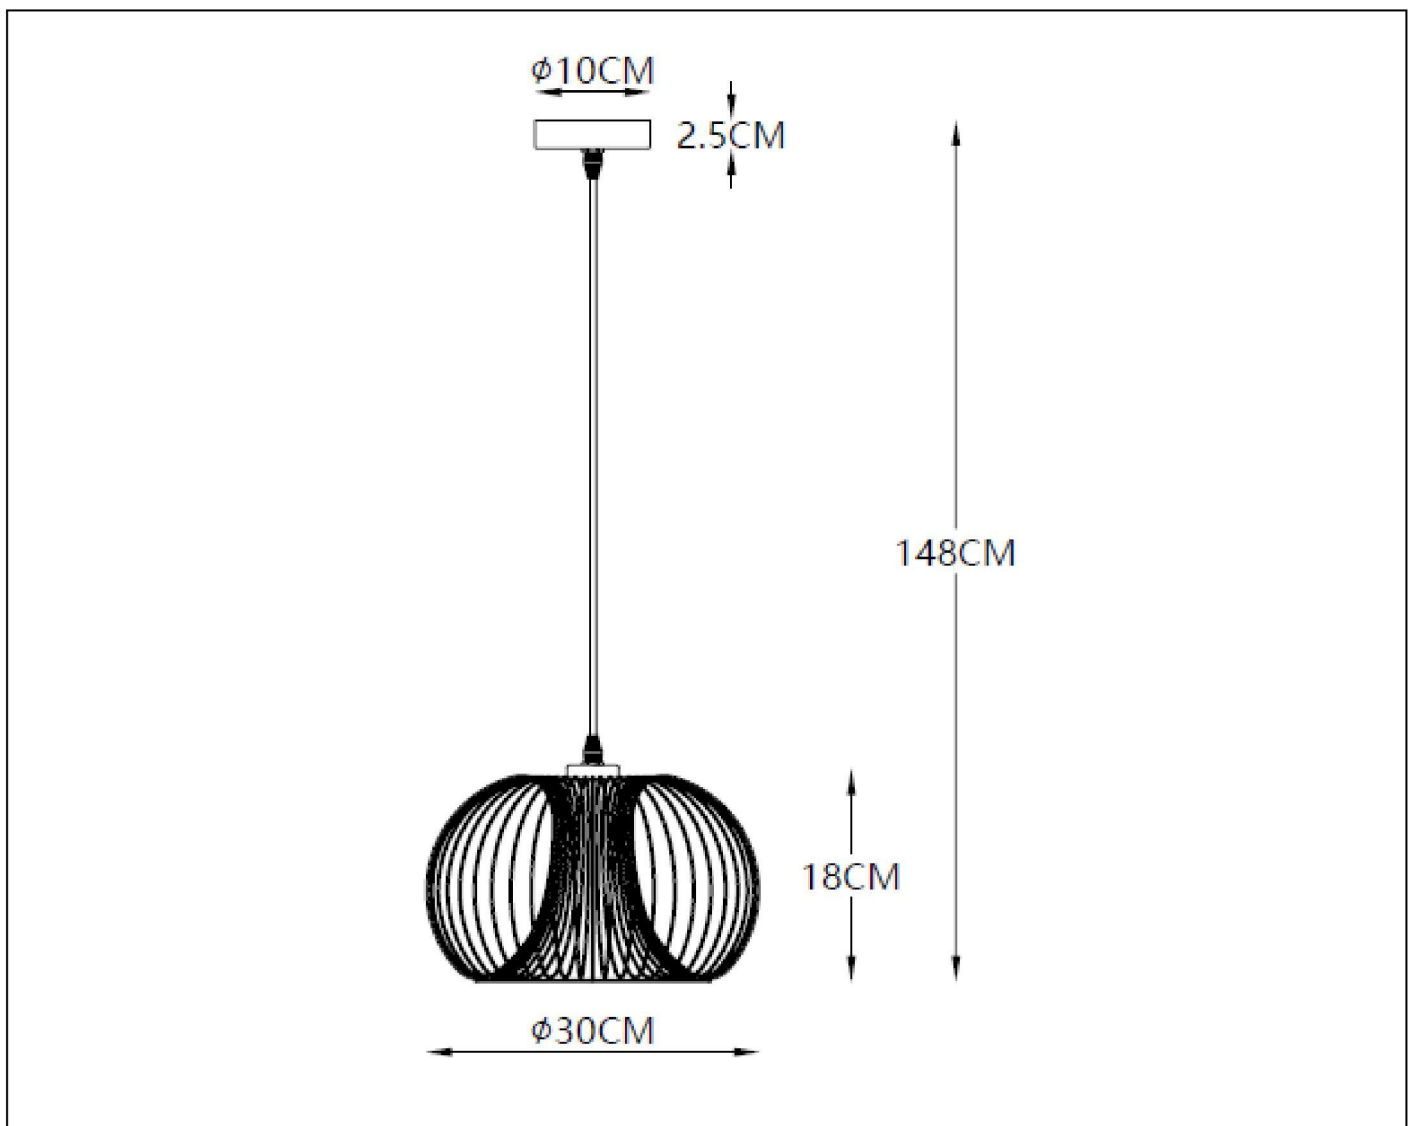

VINTI

Item number :02400/30/17

EAN code : 5411212021755

For more specifications, dimensions please visit

www.lucide.com