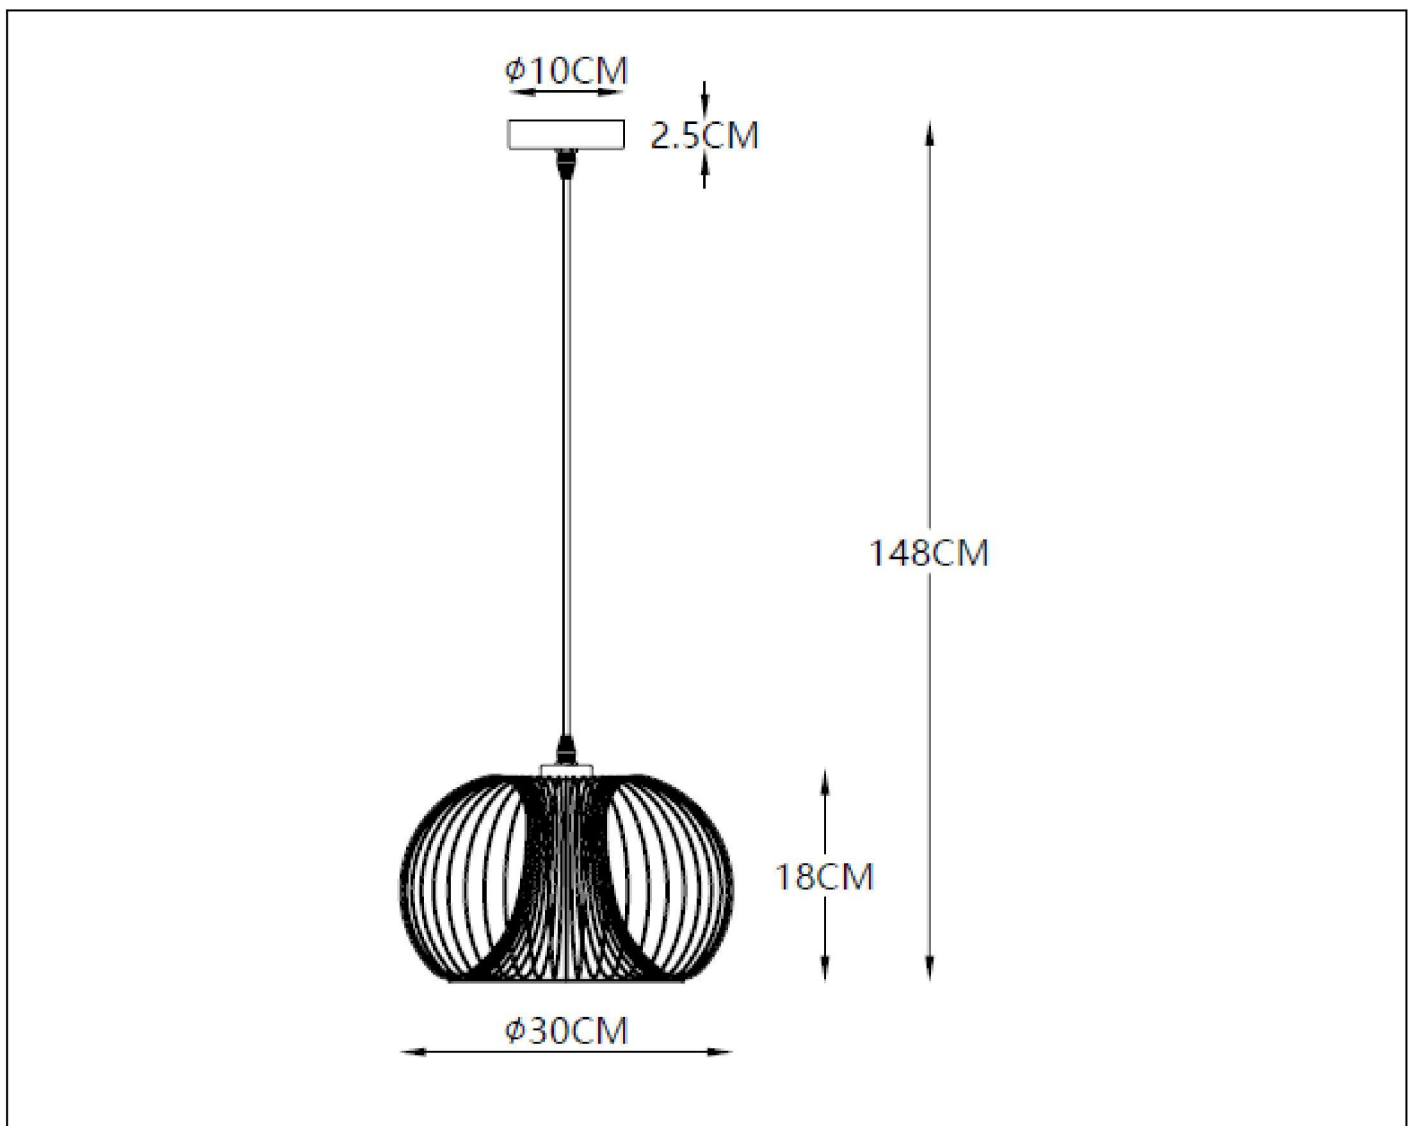

LUCIDE

TECHNICAL DRAWING & DIMENSIONS

## VINTI

Item number :02400/30/30

EAN code : 5411212021762

For more specifications, dimensions please visit

[www.lucide.com](http://www.lucide.com)