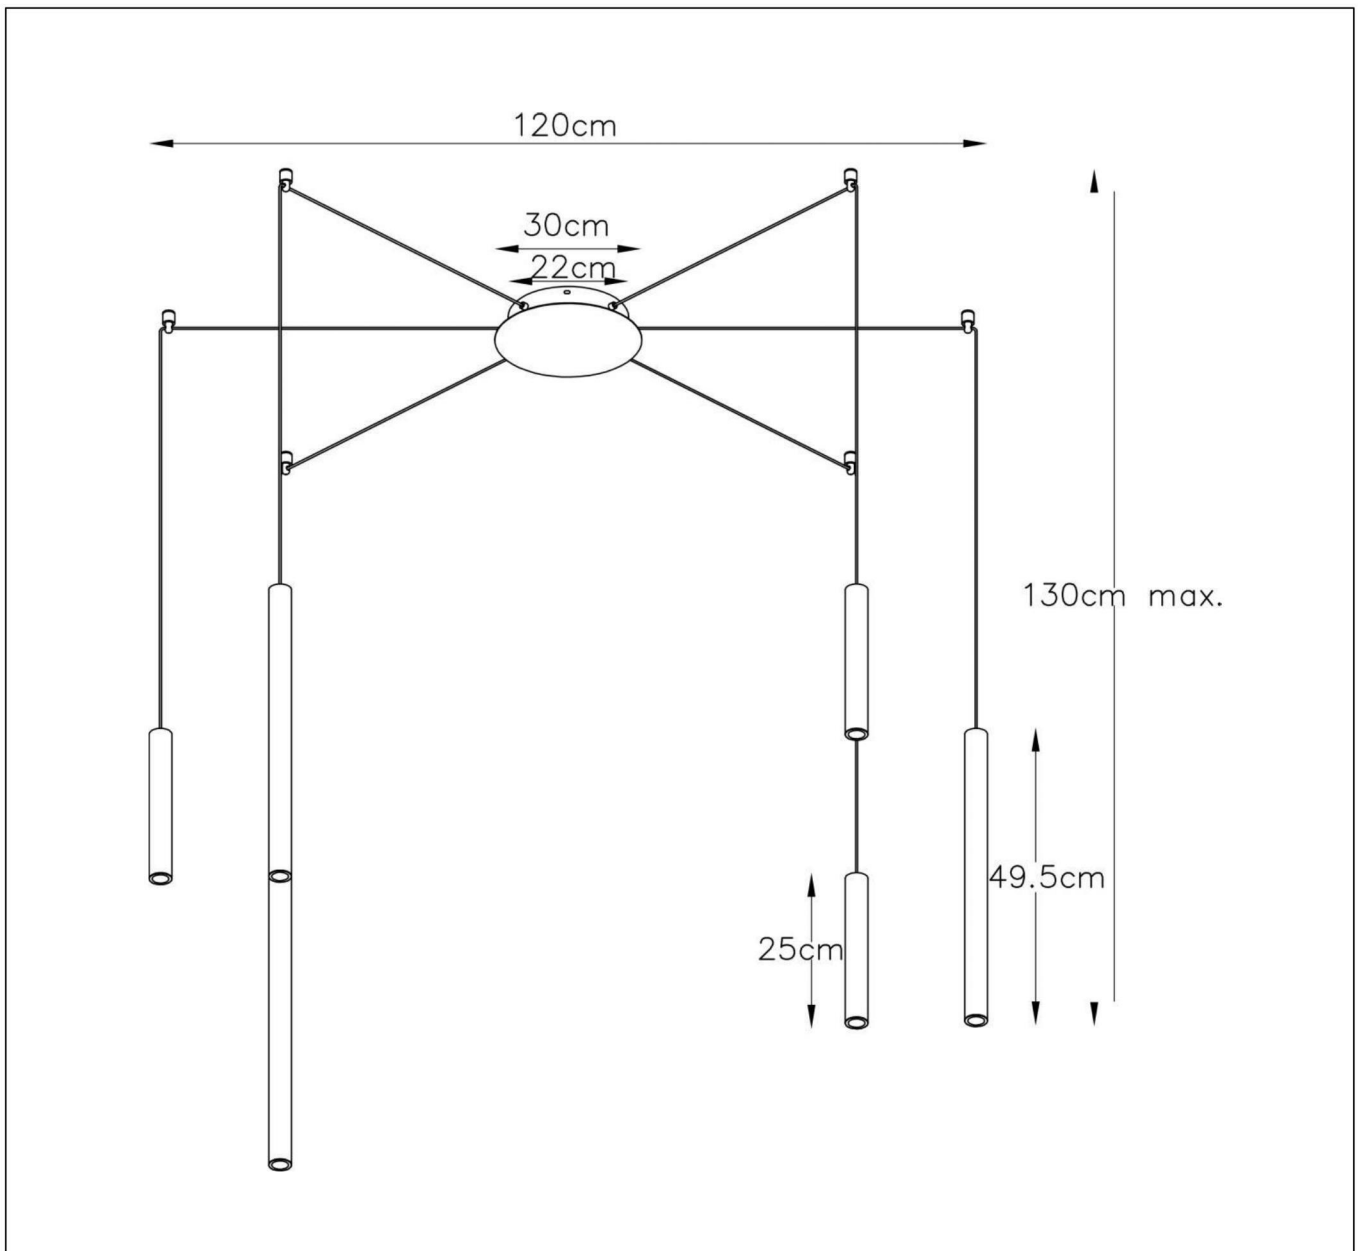

LORENZ

Item number : 74403/06/30

EAN code : 5411212740700

For more specifications of this product please visit

www.lucide.com