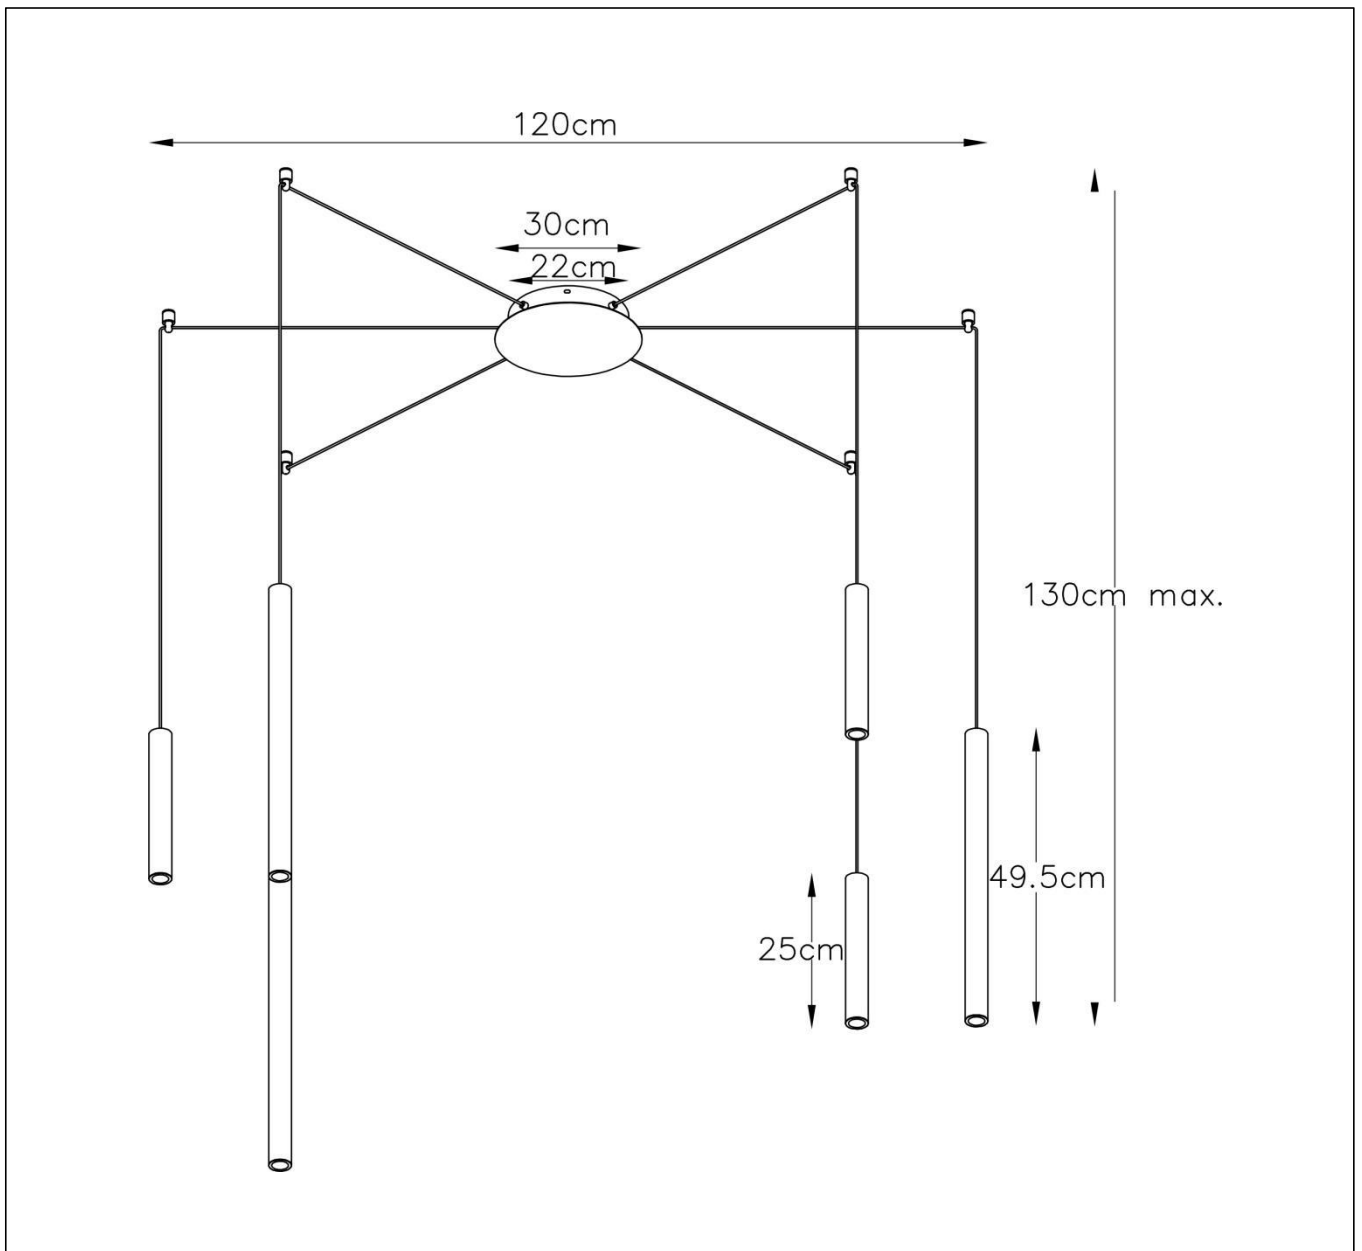

item number : 74403/06/30
 EAN code : 5411212740700

LORENZ

General

Dimensions LxWxH : 120 cm x 120 cm x 130 cm
Height minimum : 130 cm
Height maximum : 130 cm
Dimensions shade LxWxH : Ø3.4 cm x 25cm/49.5 cm
Main material : Aluminum
Ceiling rose material : Aluminum
Color : Black
Style : Modern
Shape : Other
Weight : 2.6 kg
Warranty : 2 years

Product specifications

Dimmable : Yes
Light direction : Downlight
Adjustable in height : Adjustable In Height
 (Before Installation)
Directional : Not Directional
Cable : Yes, Cable On Product
Cable length : 130 cm
Sensor : Without Sensor
Control : Light Switch Control
IP-Class : 20
Electric class : 2
Light source including : Yes
Lamp socket : Integrated LED
Light source number : 6
Power requirements : 220-240V~50Hz
Bulb type & maximum wattage : 6 x LED 4W

For more specifications of this product please visit

www.lucide.com

LORENZ

Item number : 74403/06/30

EAN code : 5411212740700

For more specifications of this product please visit

www.lucide.com

LUCIDE

INSTALLATION DRAWING SPECIFICATIONS

Dit product bevat een lichtbron van energie-efficiëntieklasse A+

Ce produit contient une source lumineuse de classe énergétique A+

This product contains a light source of energy efficiency class A+