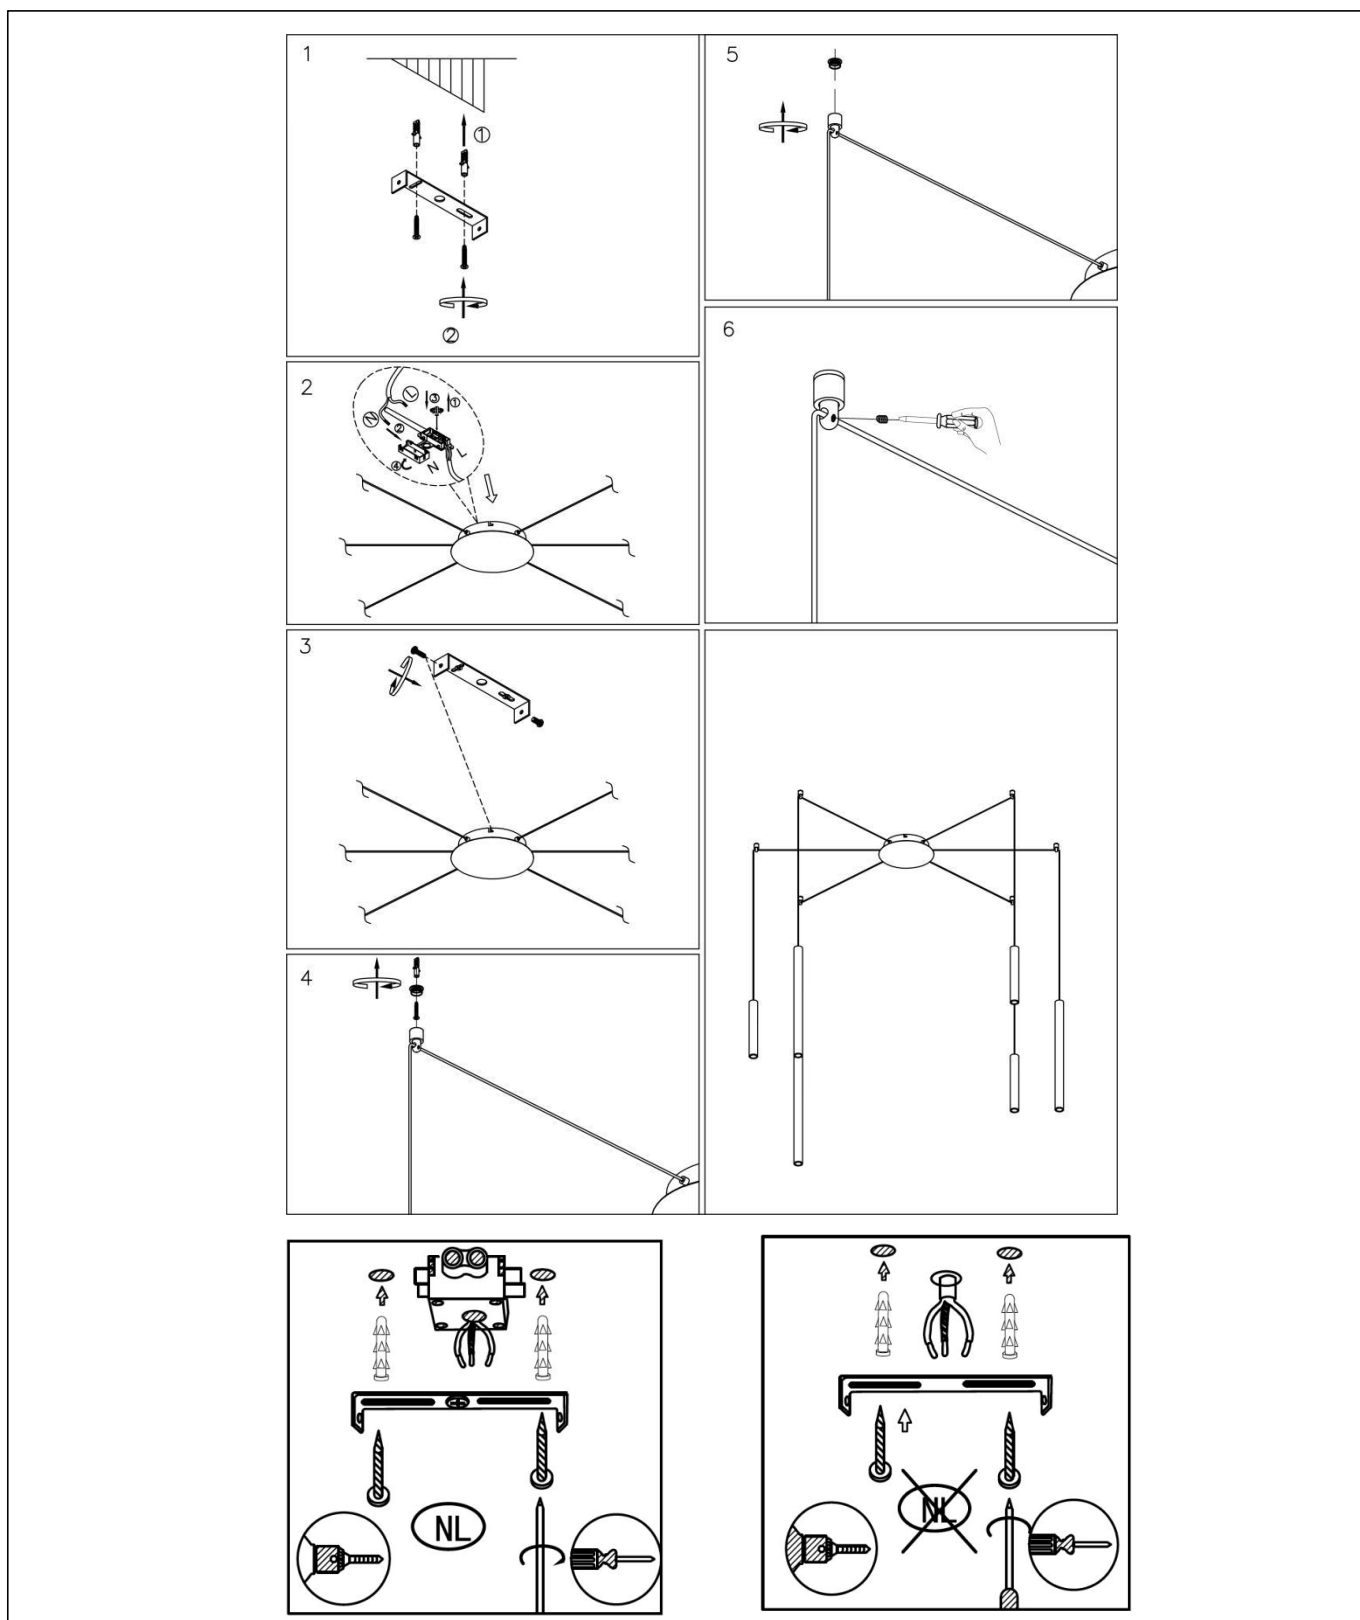

LUCIDE

INSTALLATION DRAWING SPECIFICATIONS

Dit product bevat een lichtbron van energie-efficiëntieklasse A+

Ce produit contient une source lumineuse de classe énergétique A+

This product contains a light source of energy efficiency class A+

Dieses Produkt enthält eine Lichtquelle der Energieeffizienzklasse A+

Ten produkt zawiera ród o wiat a o klasie efektywności energetycznej A+