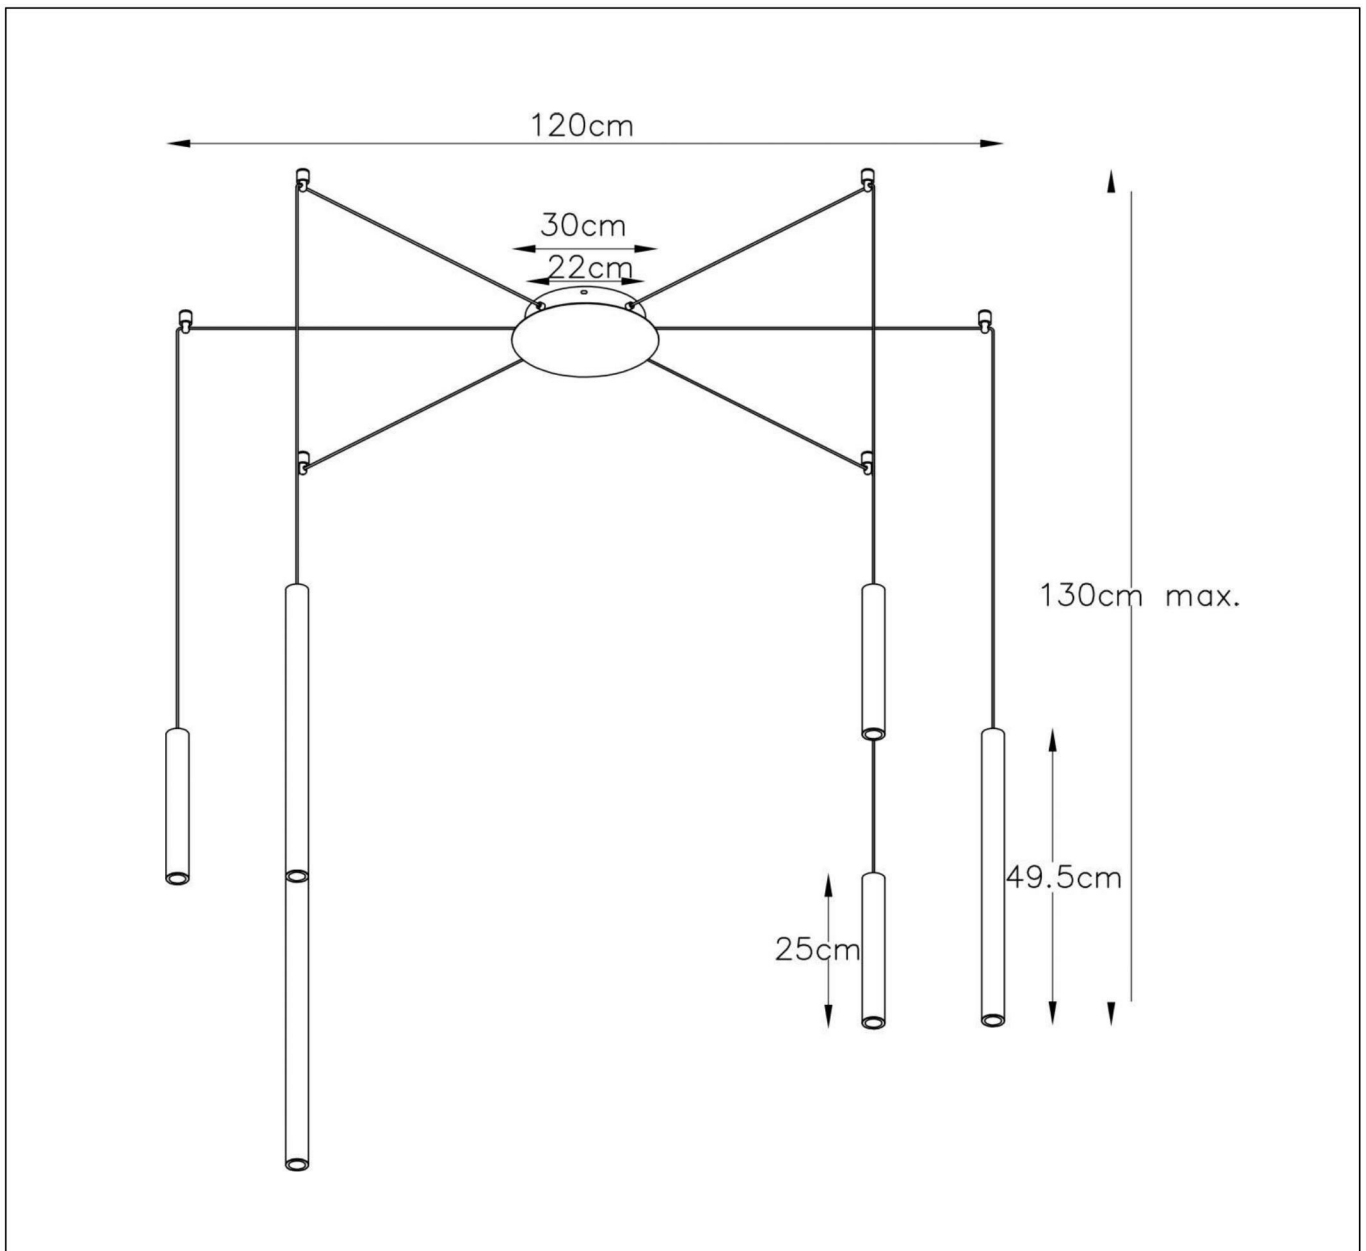

# LORENZ

Item number : 74403/06/97

EAN code : 5411212740717

For more specifications of this product please visit

[www.lucide.com](http://www.lucide.com)