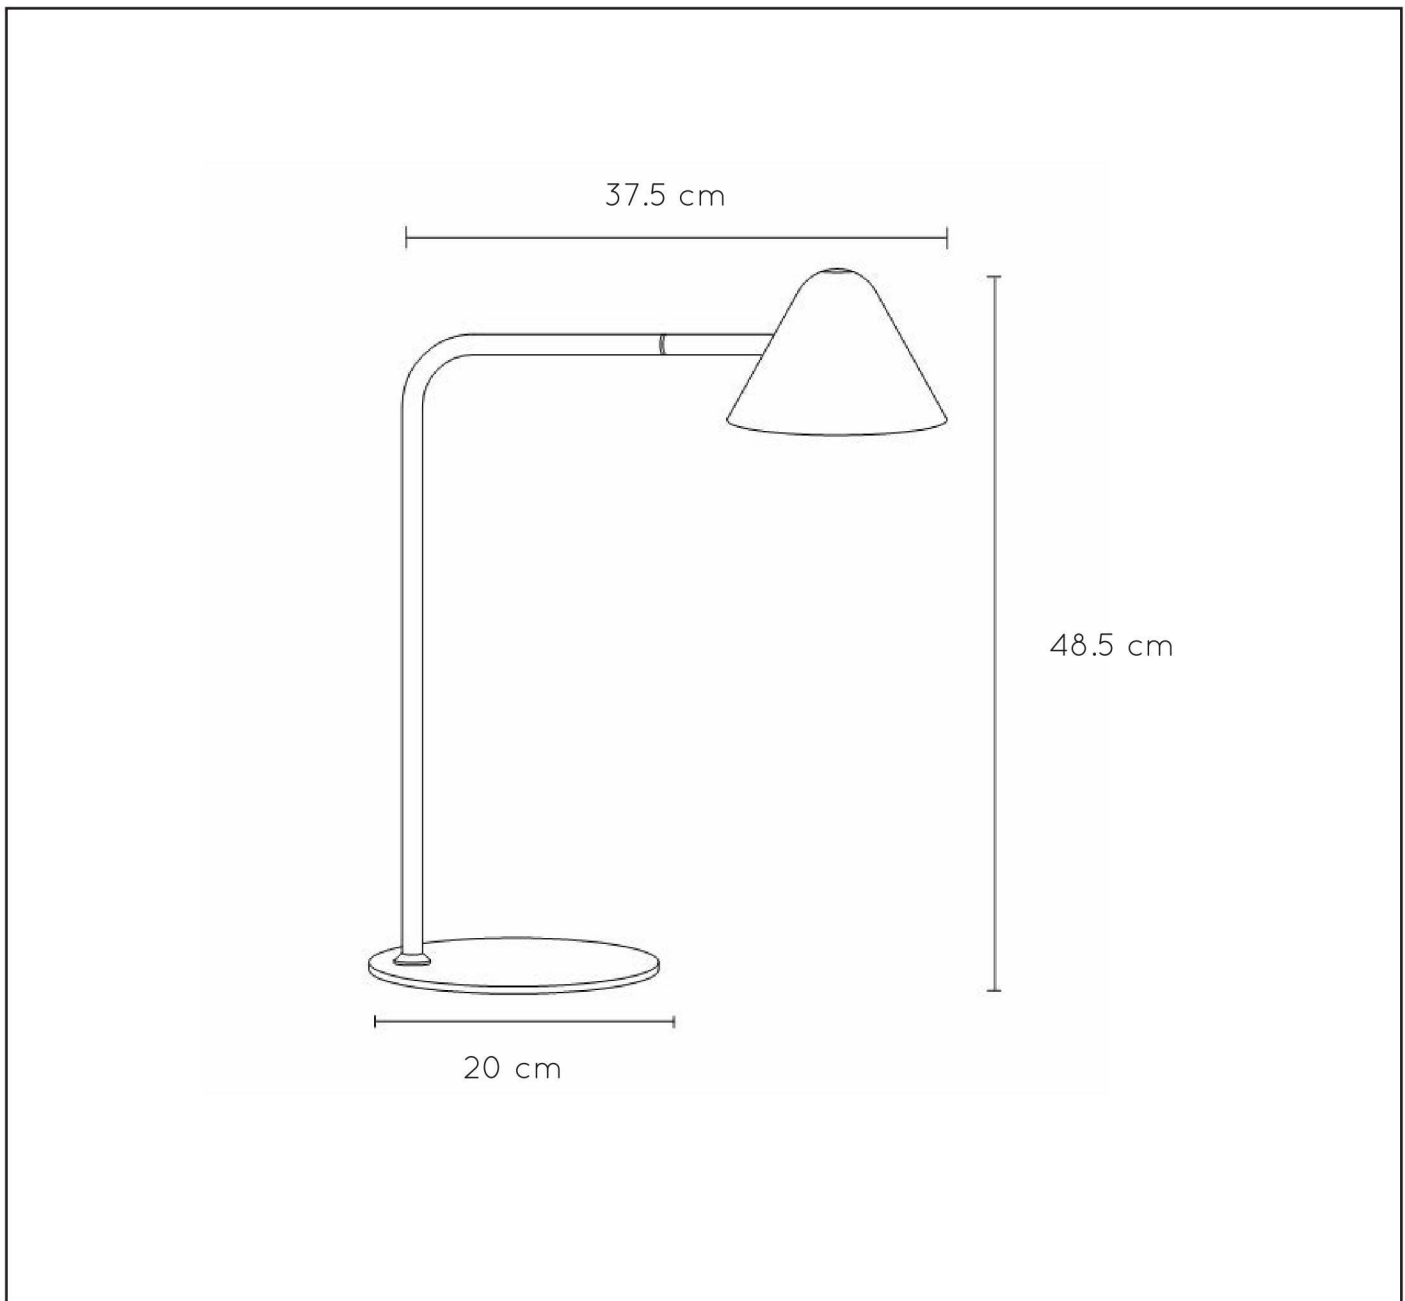

DEVON

Item number : 20515/05/31
EAN code : 5411212201867

For more specifications, dimensions please visit
www.lucide.com