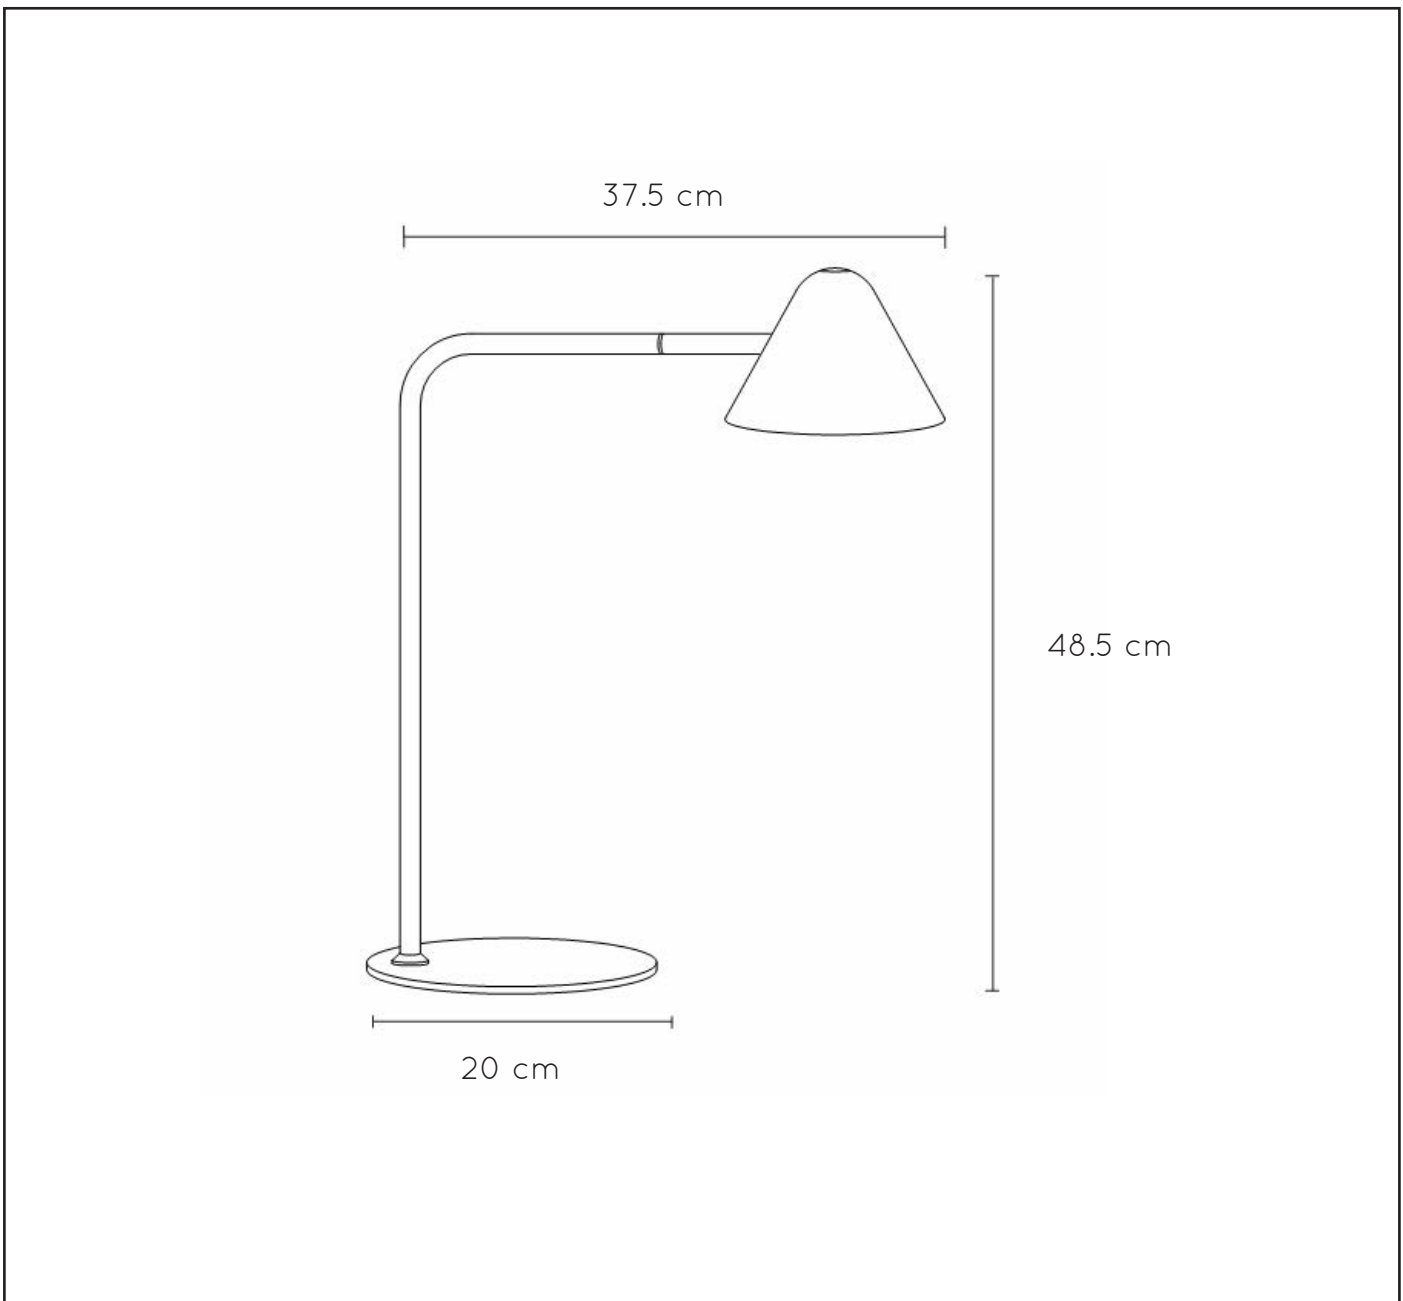

LUCIDE

GENERAL SPECIFICATIONS

item number : 20515/05/31
EAN code : 5411212201867

DEVON

General

Dimensions LxWxH : 37.5 cm x 20 cm x 48.5 cm
Height minimum : -
Height maximum : 48.5 cm
Dimensions shade LxWxH : Φ 15 cm x 12cm
Main material : Metal
Ceiling rose material : -
Color : White
Style : Modern
Shape : -
Weight : 1.5 kg
Warranty : 3 years

Product specifications

Dimmable : No
Light direction : Downlight
Adjustable in height : No
Directional : Directional
Cable : Yes, Cable On Product
Cable length : 200 cm
Sensor : Without Sensor
Control : Light Switch Control
IP-Class : 20
Electric class : 3
Light source including ?: Yes
Lamp socket : -
Light source number : 1
Power requirements :
DC 12V 0.5A(100V-240V-50Hz main input)
Bulb type & maximum wattage : 3W LED

For more specifications of this product please visit
www.lucide.com

DEVON

Item number : 20515/05/31
EAN code : 5411212201867

For more specifications, dimensions please visit
www.lucide.com

LUCIDE

INSTALLATION DRAWING SPECIFICATIONS