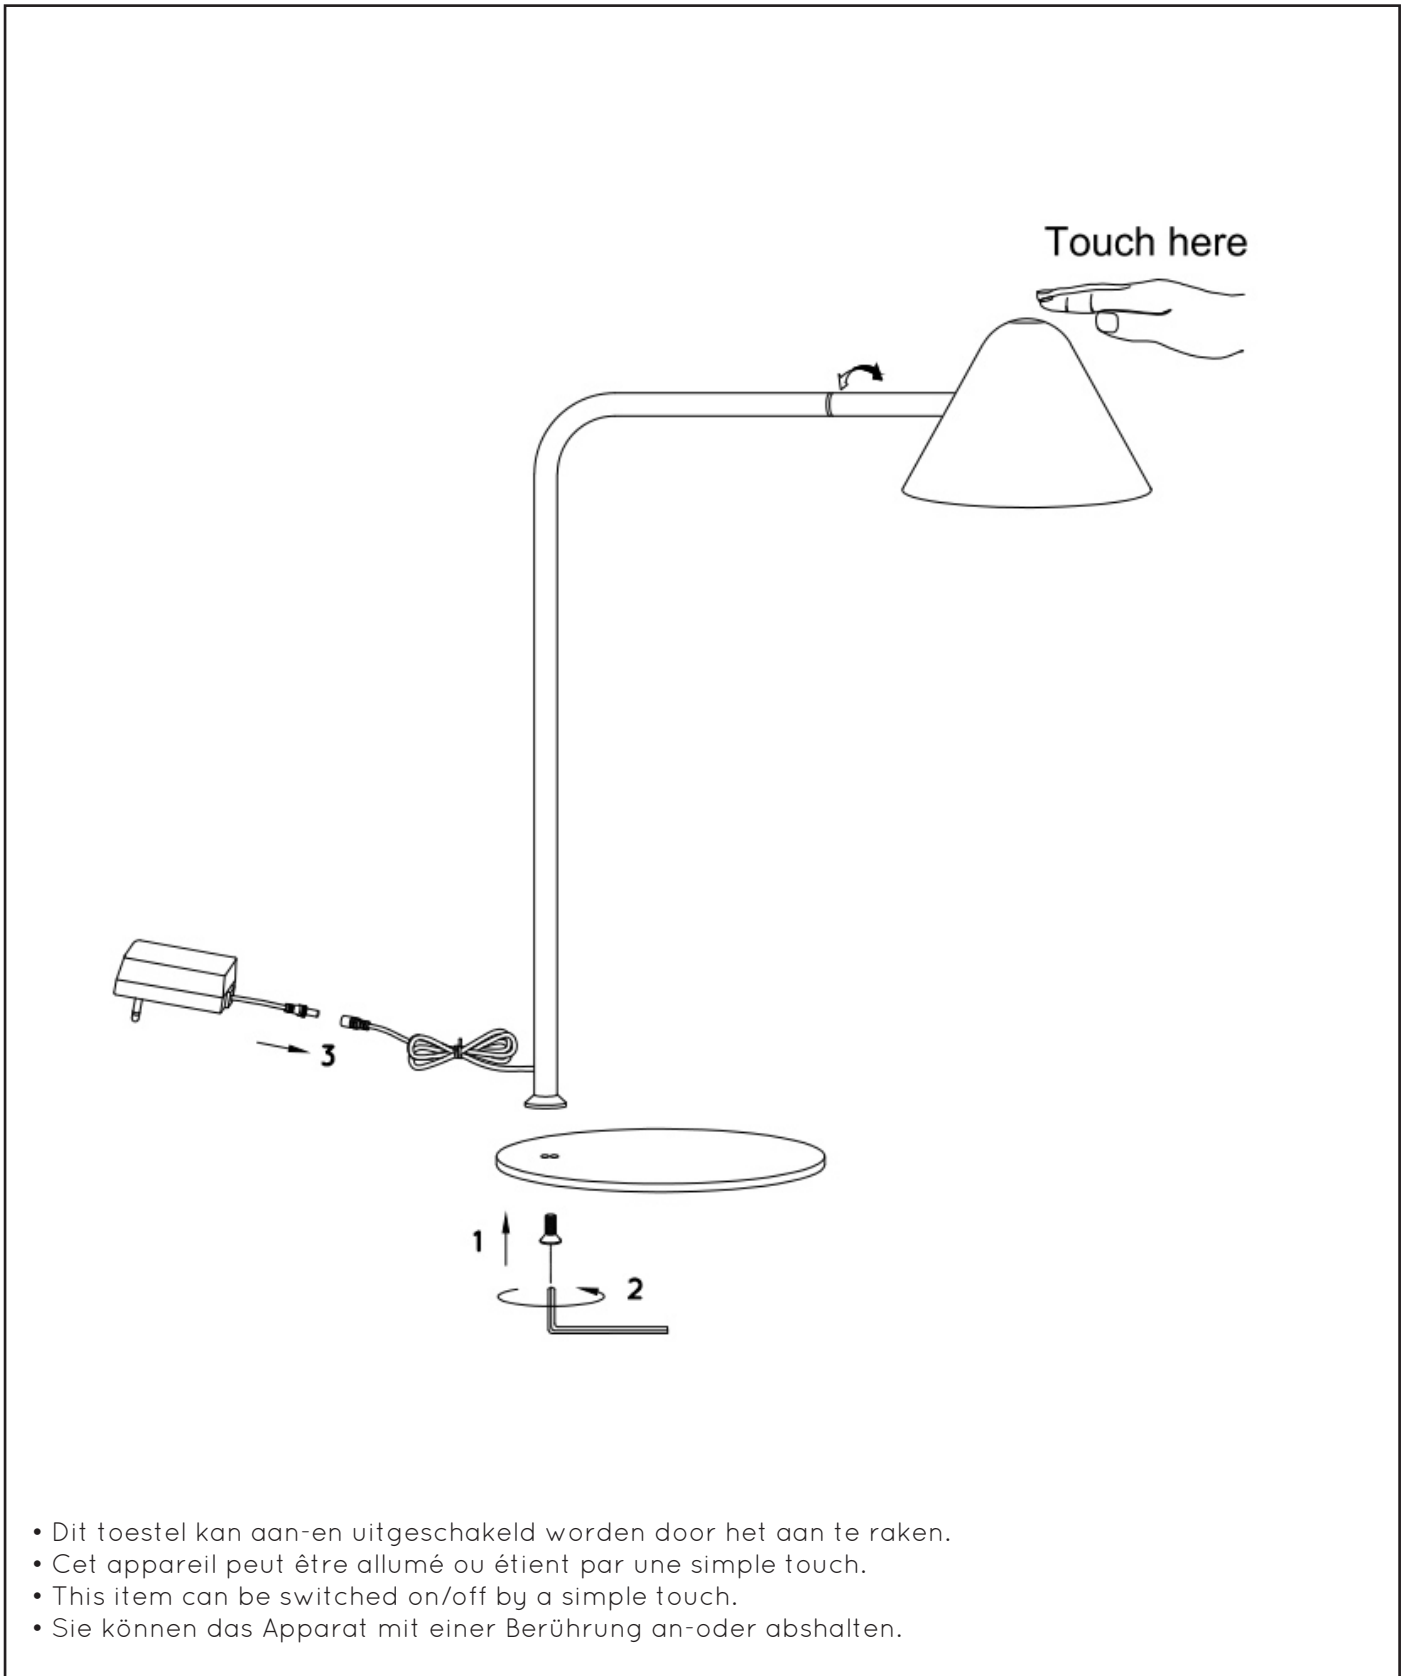

LUCIDE

GENERAL SPECIFICATIONS

item number : 20515/05/31
EAN code : 5411212201867

DEVON

General

Dimensions LxWxH : 37.5 cm x 20 cm x 48.5 cm
Height minimum : -
Height maximum : 48.5 cm
Dimensions shade LxWxH : Φ 15 cm x 12cm
Main material : Metal
Ceiling rose material : -
Color : White
Style : Modern
Shape : -
Weight : 1.5 kg
Warranty : 3 years

Product specifications

Dimmable : No
Light direction : Downlight
Adjustable in height : No
Directional : Directional
Cable : Yes, Cable On Product
Cable length : 200 cm
Sensor : Without Sensor
Control : Light Switch Control
IP-Class : 20
Electric class : 3
Light source including ?: Yes
Lamp socket : -
Light source number : 1
Power requirements :
DC 12V 0.5A(100V-240V-50Hz main input)
Bulb type & maximum wattage : 3W LED

For more specifications of this product please visit
www.lucide.com

DEVON

Item number : 20515/05/31
EAN code : 5411212201867

For more specifications, dimensions please visit
www.lucide.com

LUCIDE

INSTALLATION DRAWING SPECIFICATIONS