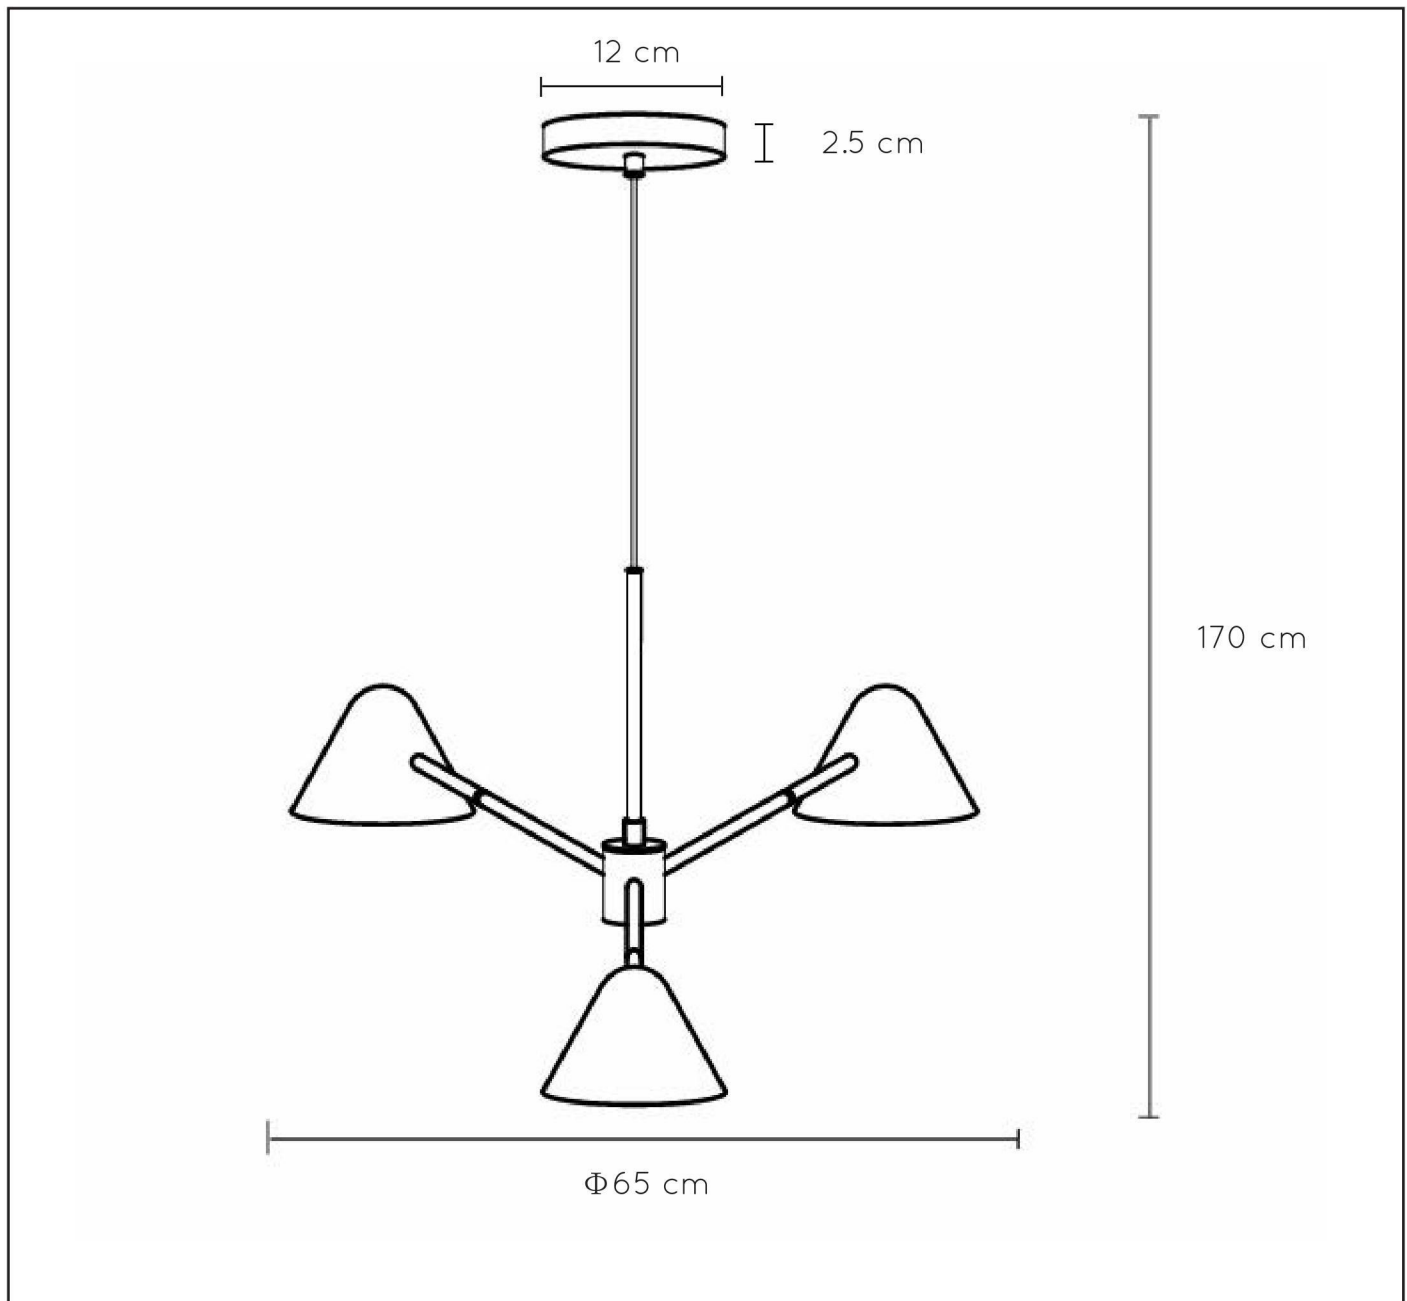

DEVON

Item number : 20415/15/30
EAN code : 5411212201812

For more specifications, dimensions please visit
www.lucide.com