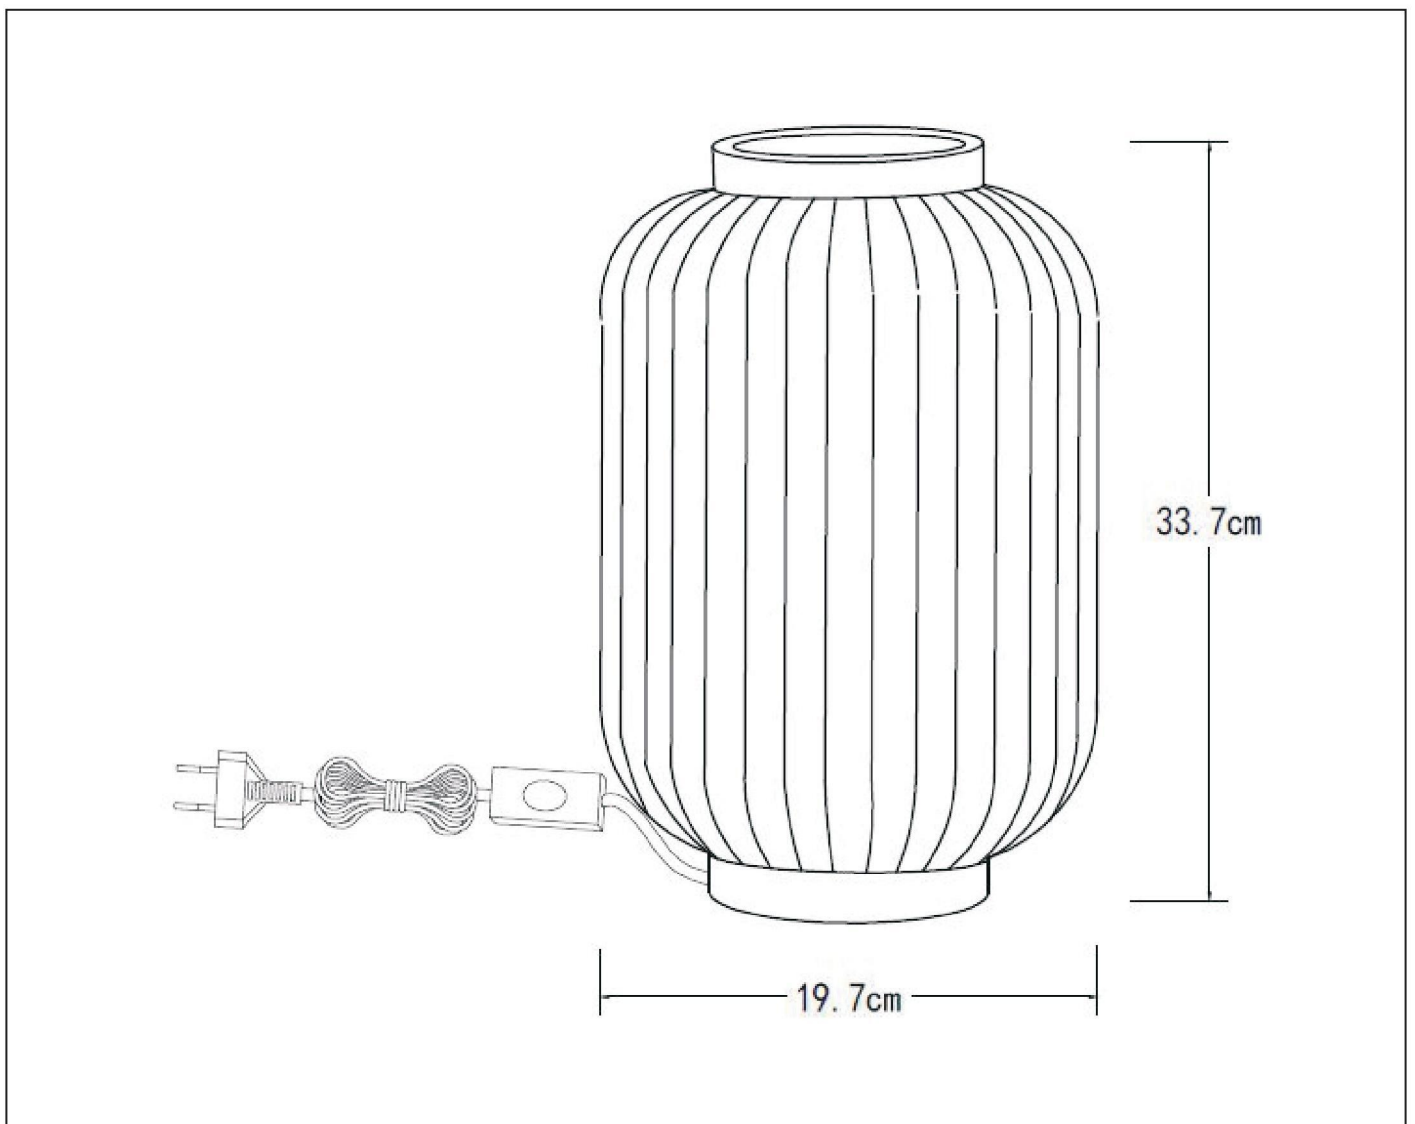

GOSSE

Item number :13535/34/31

EAN code : 5411212134165

For more specifications, dimensions please visit

www.lucide.com