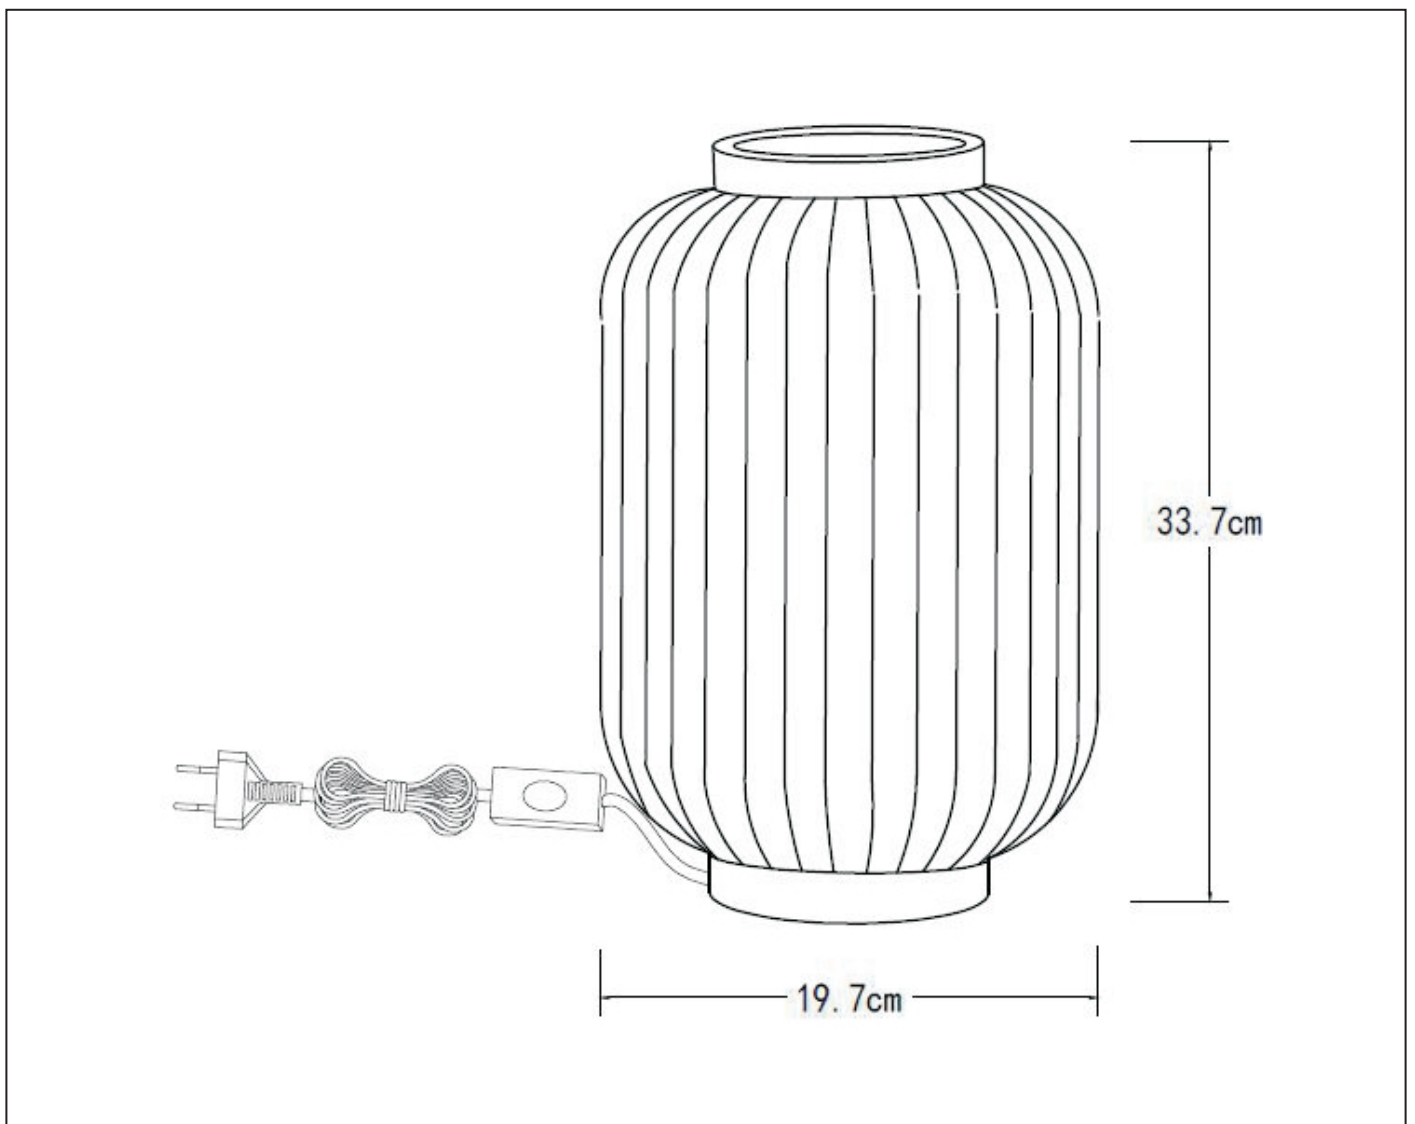

#### General

**Dimensions LxWxH :** 19.7 cm x 19.7 cm x 33.7 cm  
**Height minimum :** 33.7 cm  
**Height maximum :** 33.7 cm  
**Dimensions shade LxWxH :** 19.7 cm x 19.7 cm x 33.7 cm  
**Main material :** Porcelain  
**Ceiling rose material :** -  
**Color :** White  
**Style :** Modern  
**Shape :** Lantern shape  
**Weight :** 2 kg  
**Warranty :** 2 years

#### Product specifications

**Dimmable :** No  
**Light direction :** Around (Diffuse)  
**Adjustable in height :** No  
**Directional :** Not Directional  
**Cable :** Yes, Cable On Product  
**Cable length :** 140 cm  
**Sensor :** Without Sensor  
**Control :** Light Switch Control  
**IP-Class :** 20  
**Electric class :** 2  
**Light source including ?:** No  
**Lamp socket :** E14  
**Light source number :** 1  
**Power requirements :** 220-240V~50Hz  
**Bulb type & maximum wattage :** E14 - max.25W

# GOSSE

Item number :13535/34/31

EAN code : 5411212134165

For more specifications, dimensions please visit

[www.lucide.com](http://www.lucide.com)