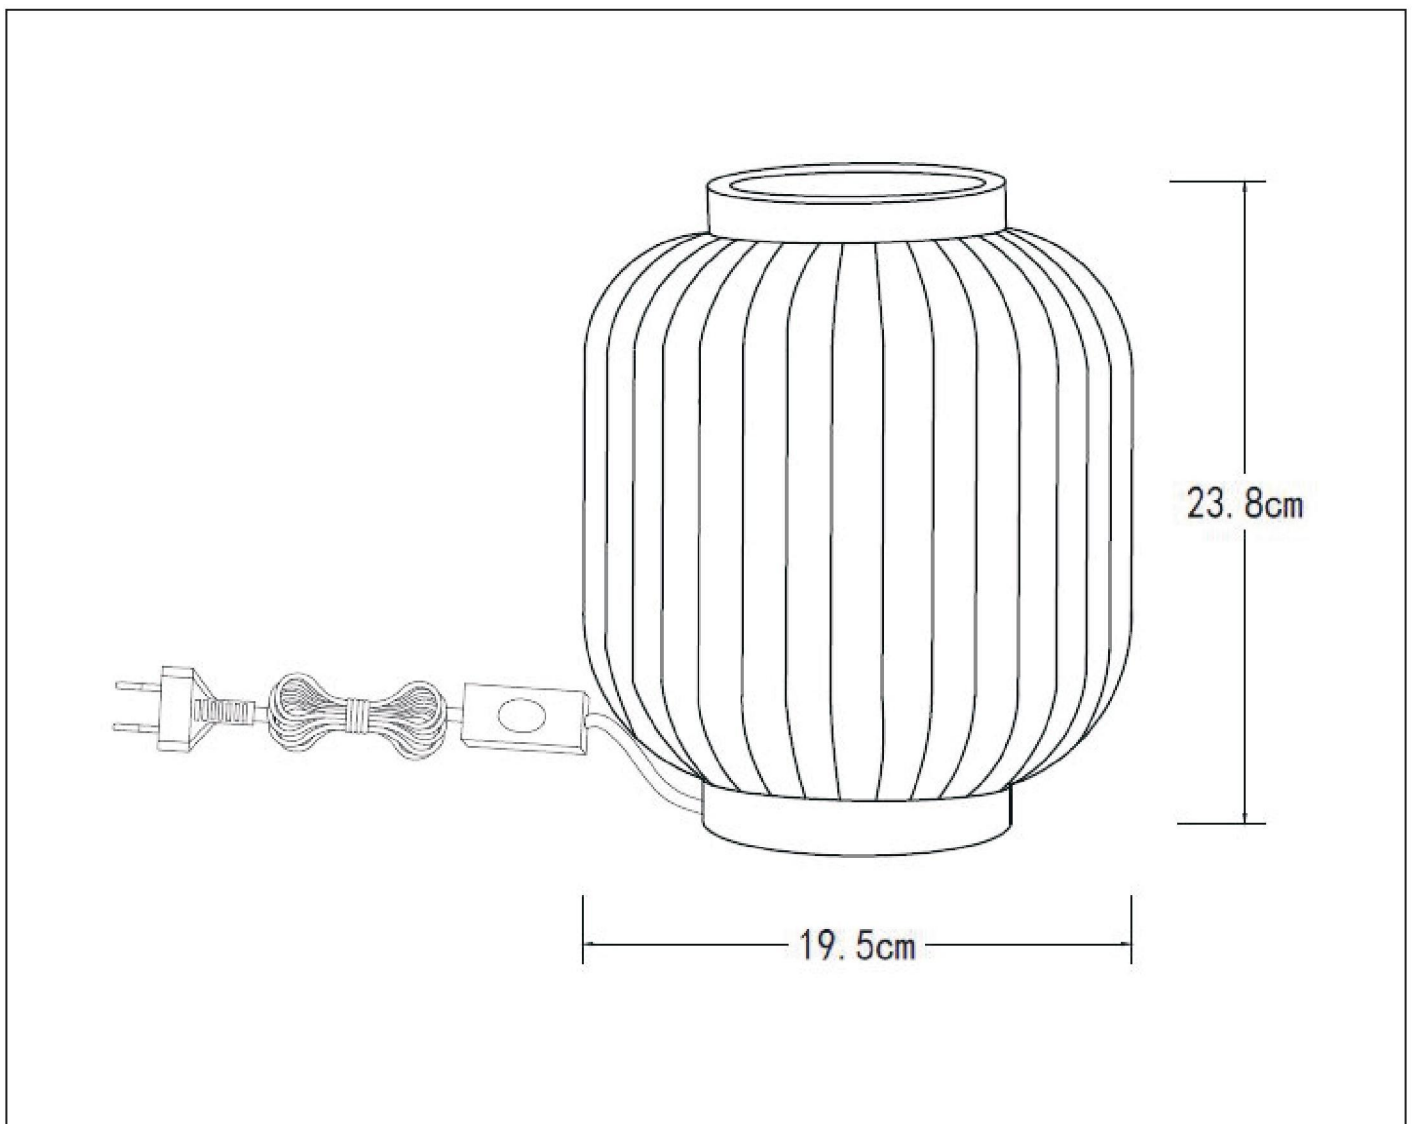

# GOSSE

Item number :13535/24/31

EAN code : 5411212134158

For more specifications, dimensions please visit

[www.lucide.com](http://www.lucide.com)