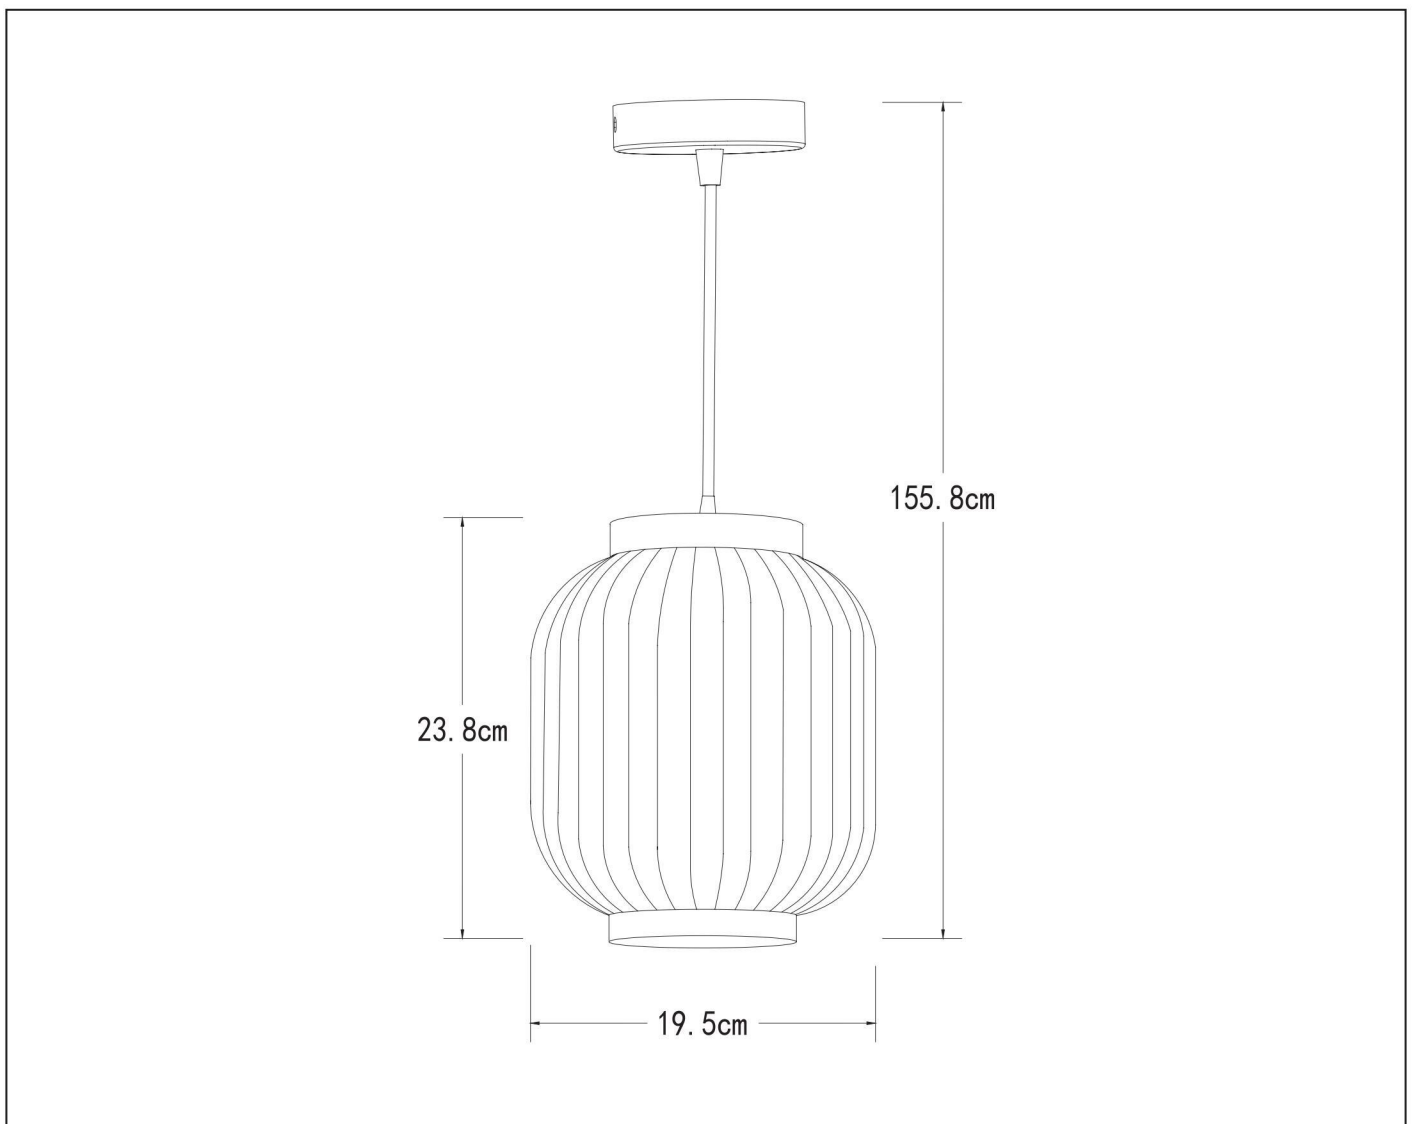

# GOSSE

Item number :13435/01/31

EAN code : 5411212134141

For more specifications, dimensions please visit

[www.lucide.com](http://www.lucide.com)