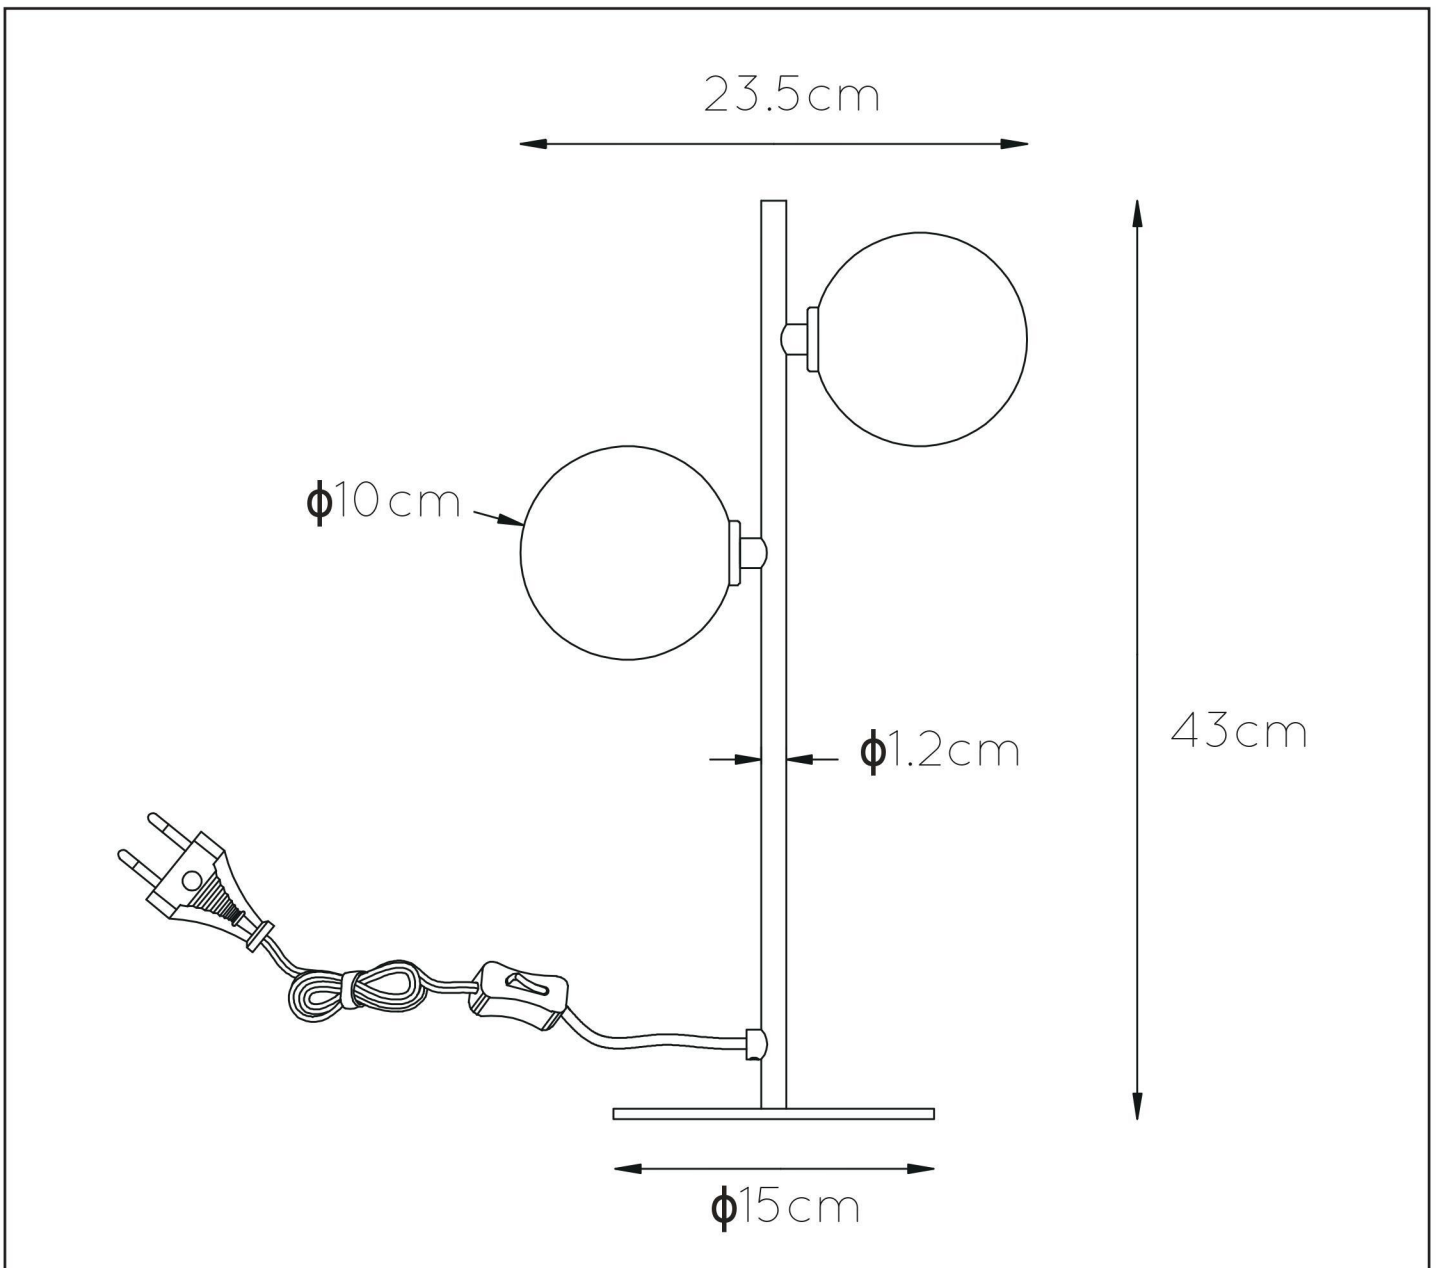

LUCIDE

TECHNICAL DRAWING & DIMENSIONS

# TYCHO

Item number : 45574/02/02  
EAN code : 5411212450968

Item number : 45574/02/30  
EAN code : 5411212450975

For more specifications, dimensions please visit  
[www.lucide.com](http://www.lucide.com)