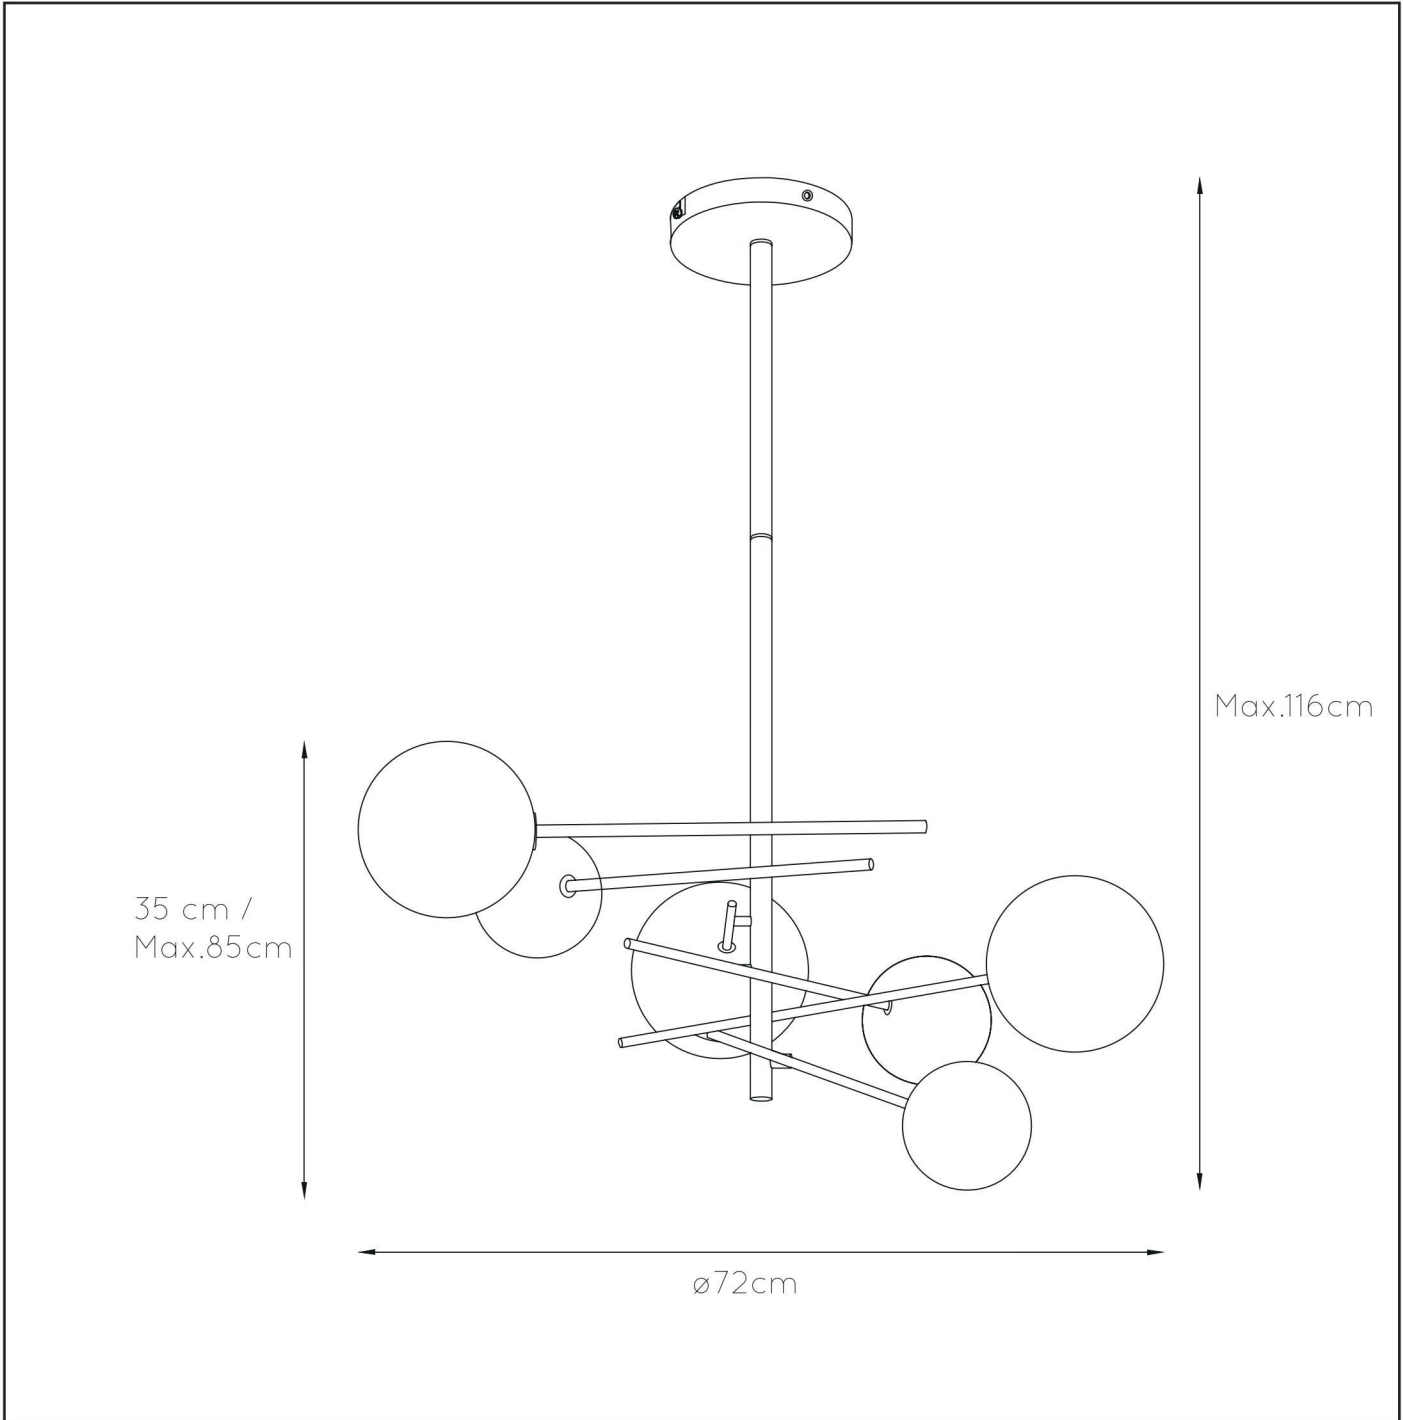

# ALARA

Item number : 46412/06/10

EAN code : 5411212460738

For more specifications, dimensions please visit  
[www.lucide.com](http://www.lucide.com)