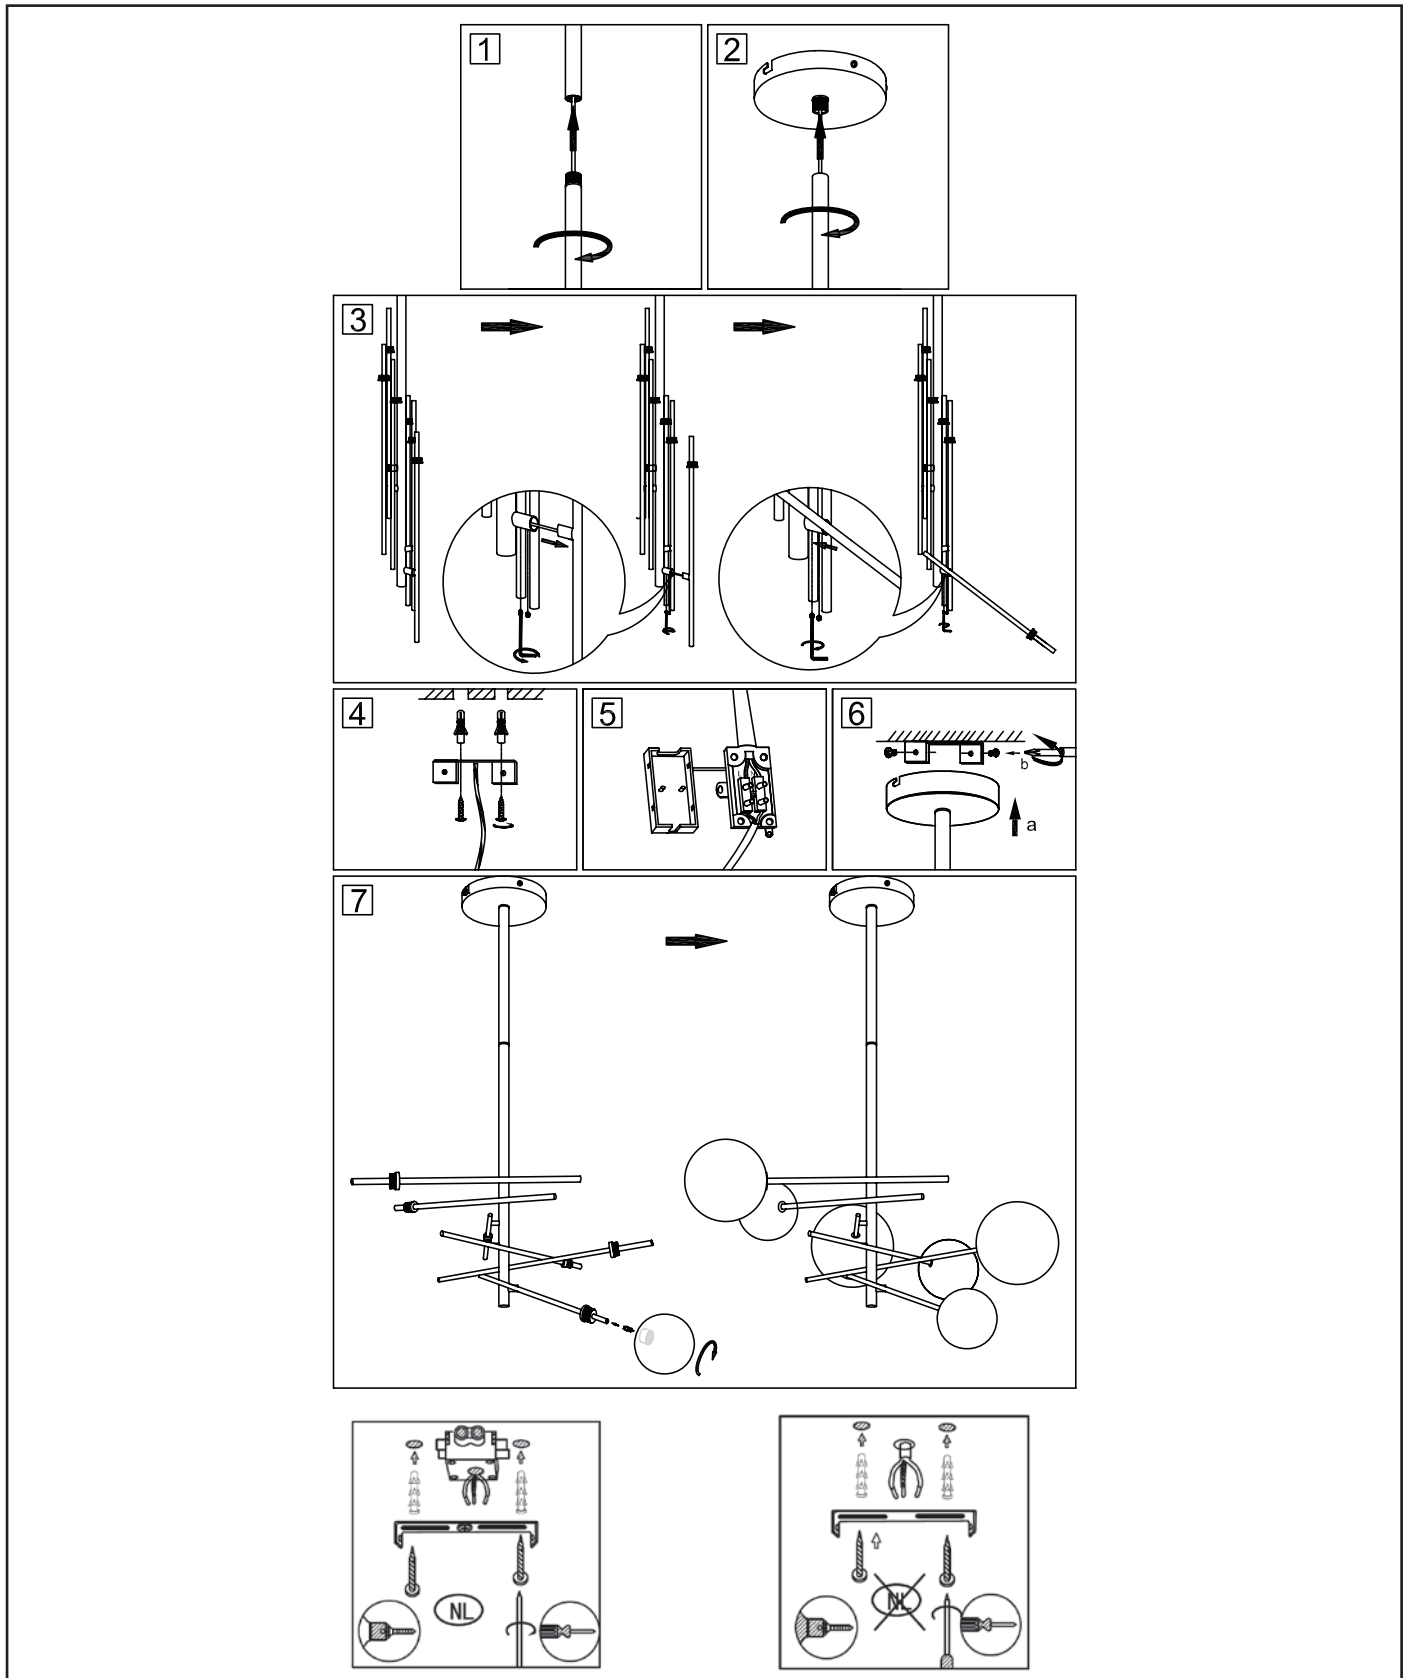

LUCIDE

INSTALLATION DRAWING SPECIFICATIONS

Dit product bevat een lichtbron van energie-efficiëntieklasse A++
Ce produit contient une source lumineuse de classe énergétique A++
This product contains a light source of energy efficiency class A++
Dieses Produkt enthält eine Lichtquelle der Energieeffizienzklasse A++
Ten produkt zawiera ród o wiat a o klasie efektywno ci energetycznej A++