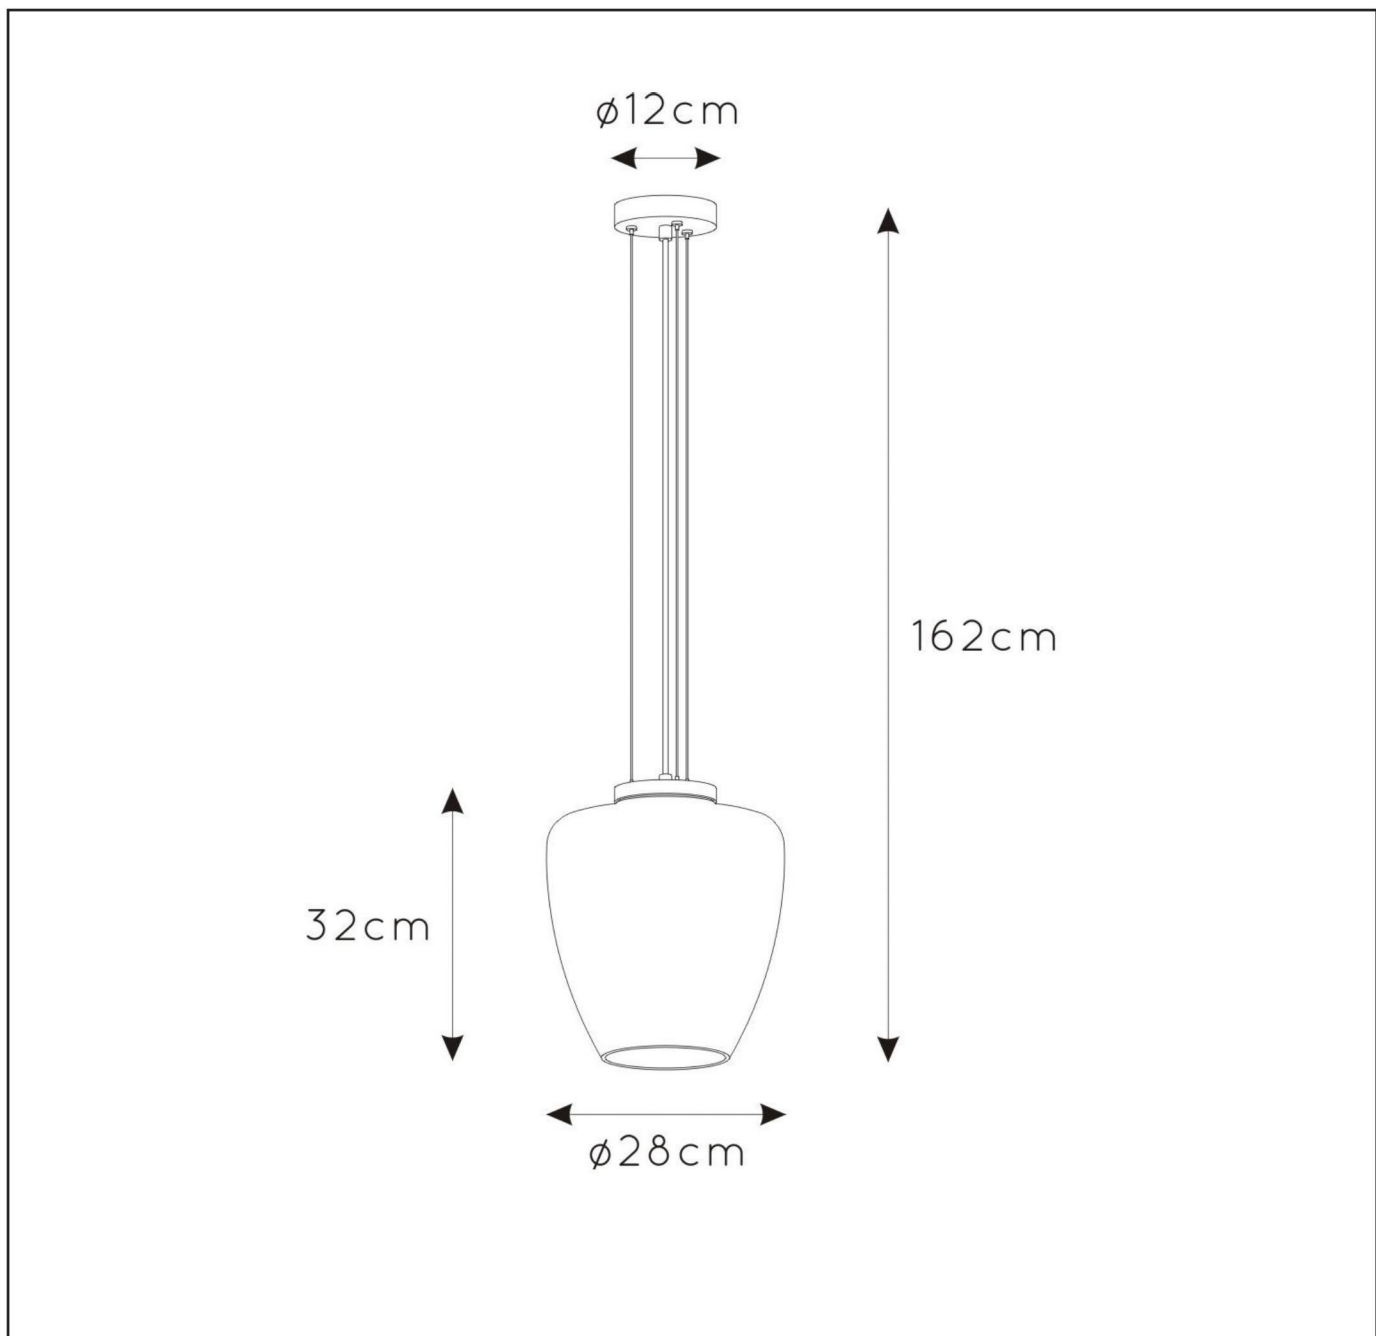

LUCIDE

TECHNICAL DRAWING & DIMENSIONS

FLORIEN

item number : 30473/28/62
EAN code : 5411212302359
item number : 30473/28/65
EAN code : 5411212302366

For more specifications, dimensions please visit

www.lucide.com