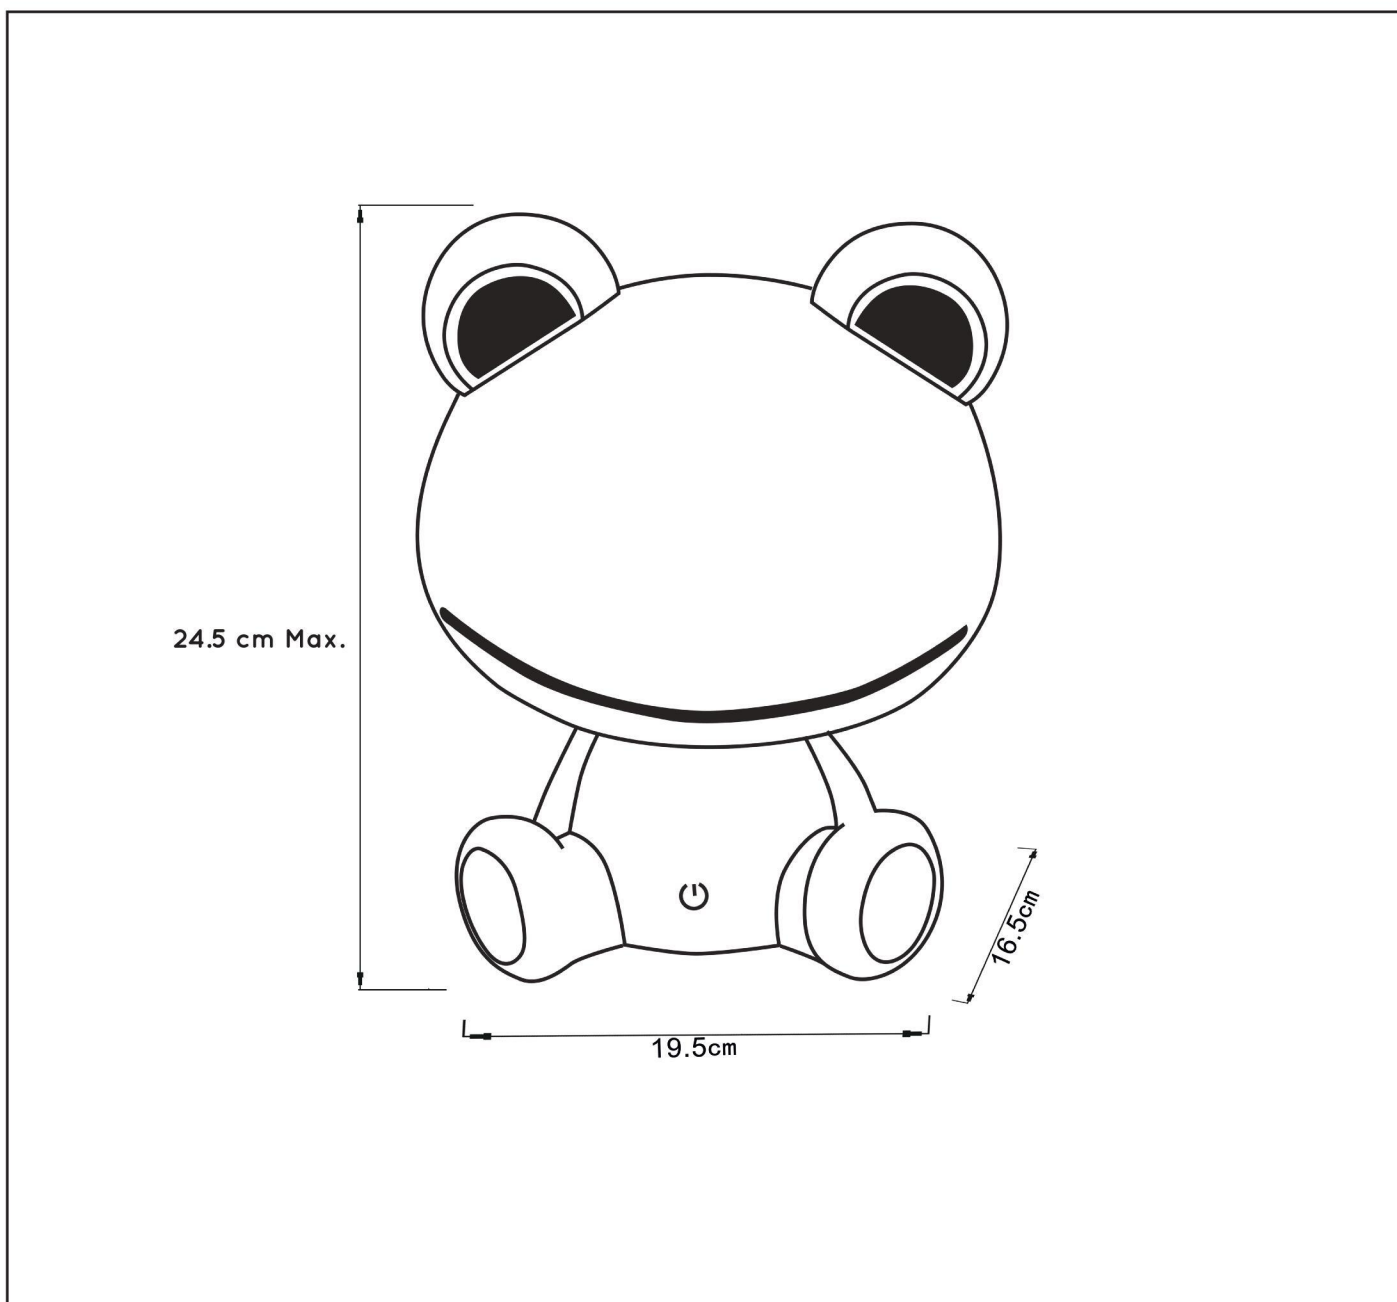

DODO FROG

Item number : 71592/03/85

EAN code : 5411212712752

For more specifications, dimensions please visit

www.lucide.com