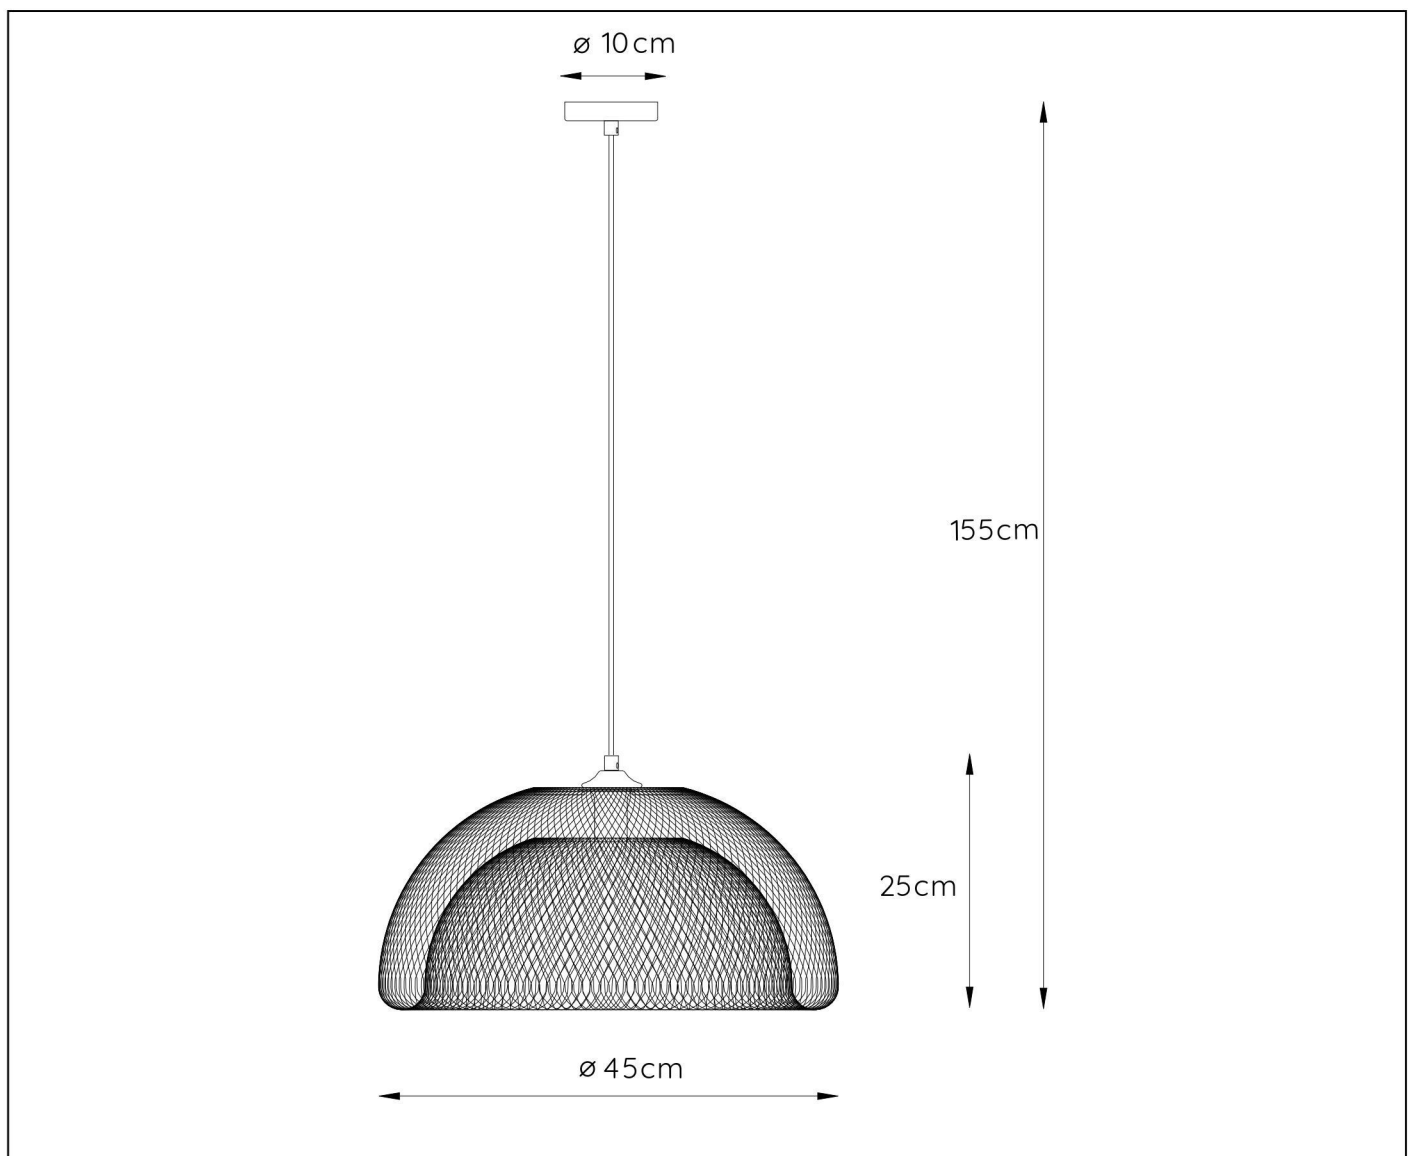

MESH

Itemnumber :78387/01/30

EAN code : 5411212782373

For more specifications, dimensions please visit

www.lucide.com