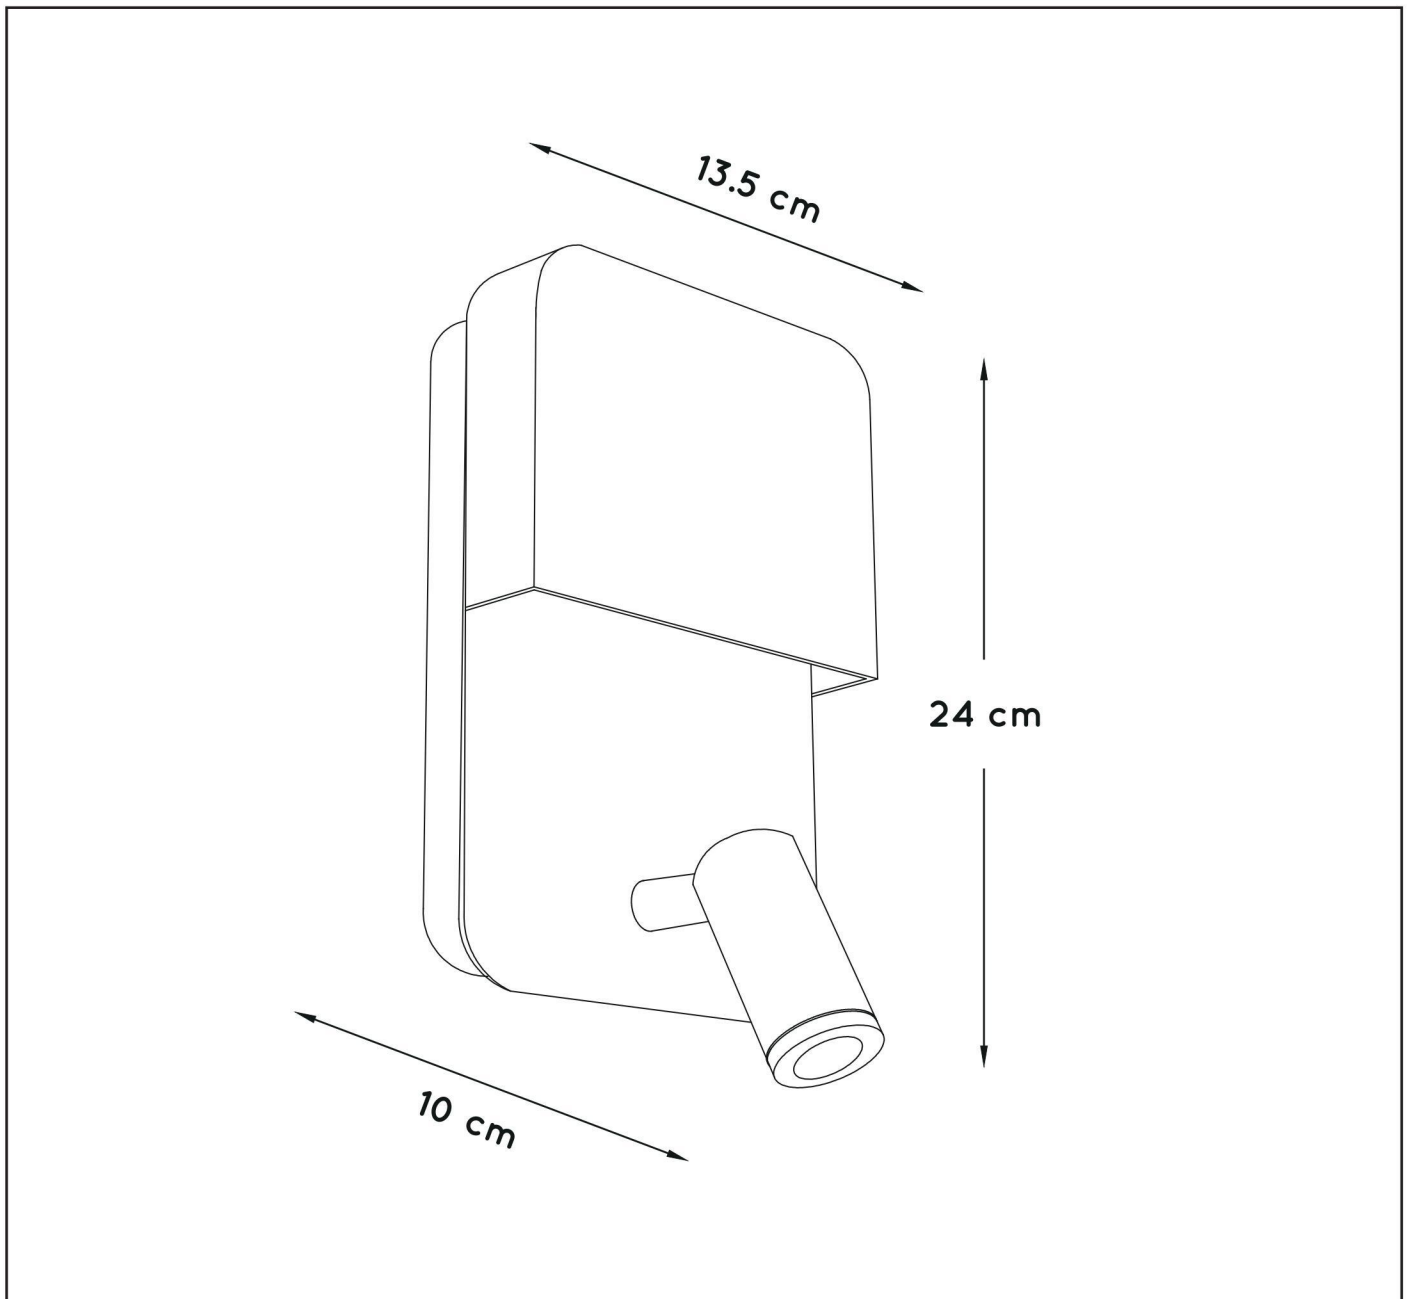

BOXER

item number : 79200/08/30

EAN code : 5411212791535

item number : 79200/08/31

EAN code : 5411212791542

For more specifications, dimensions please visit

www.lucide.com