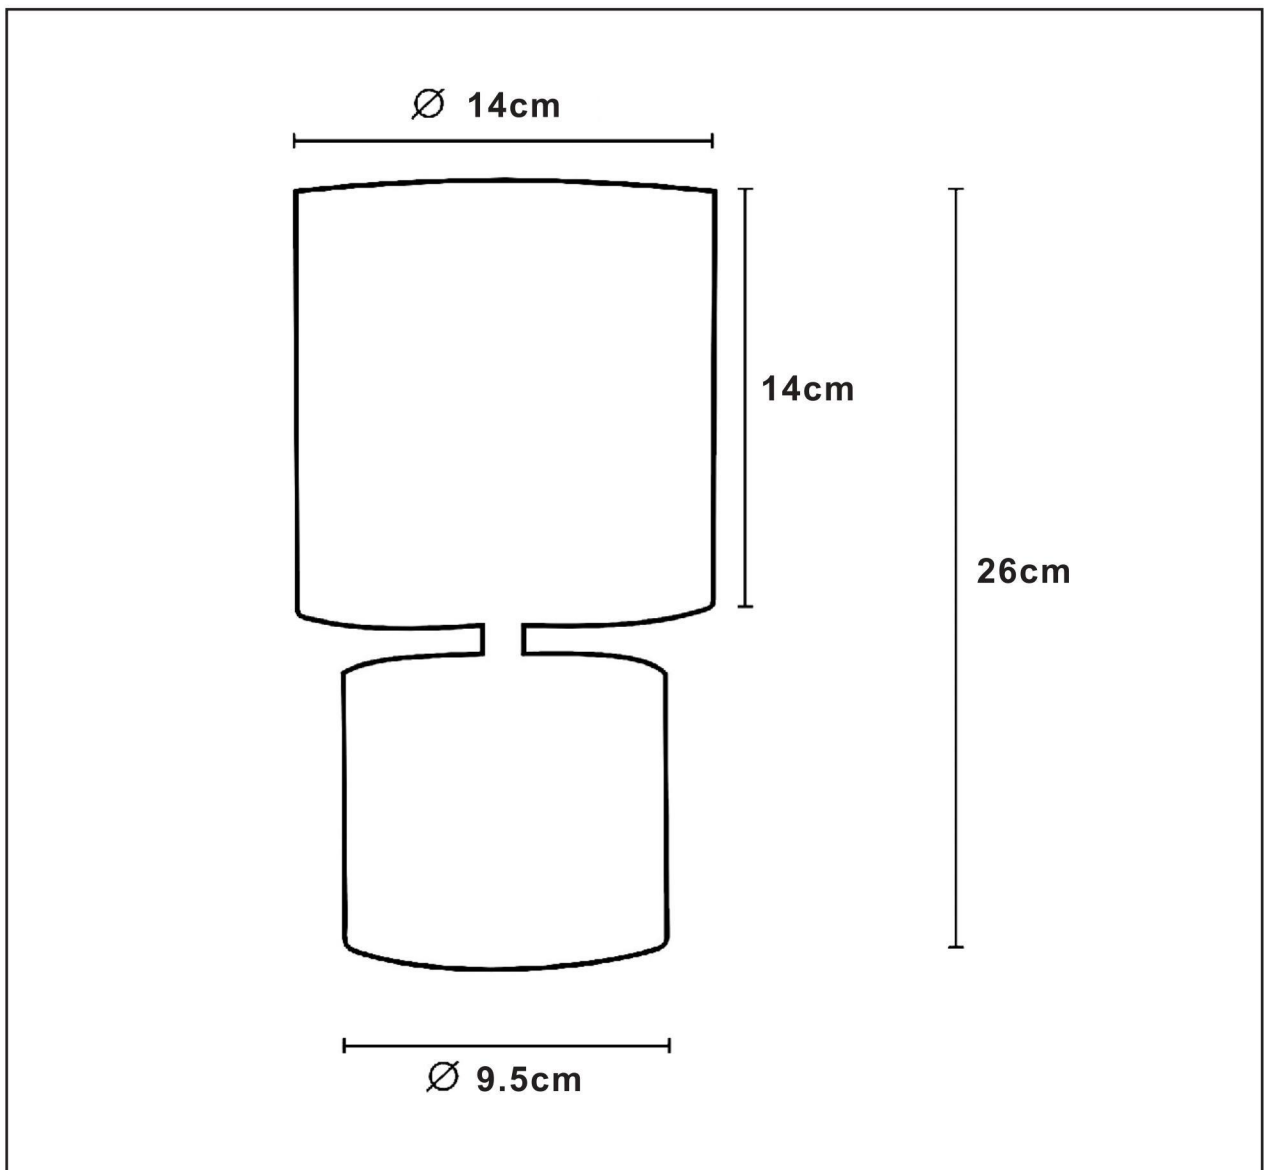

LUCIDE

TECHNICAL DRAWING & DIMENSIONS

GREASBY

item number : 47502/81/36
47502/81/38

EAN code : 5411212470102
5411212470119

For more specifications, dimensions please visit
www.lucide.com