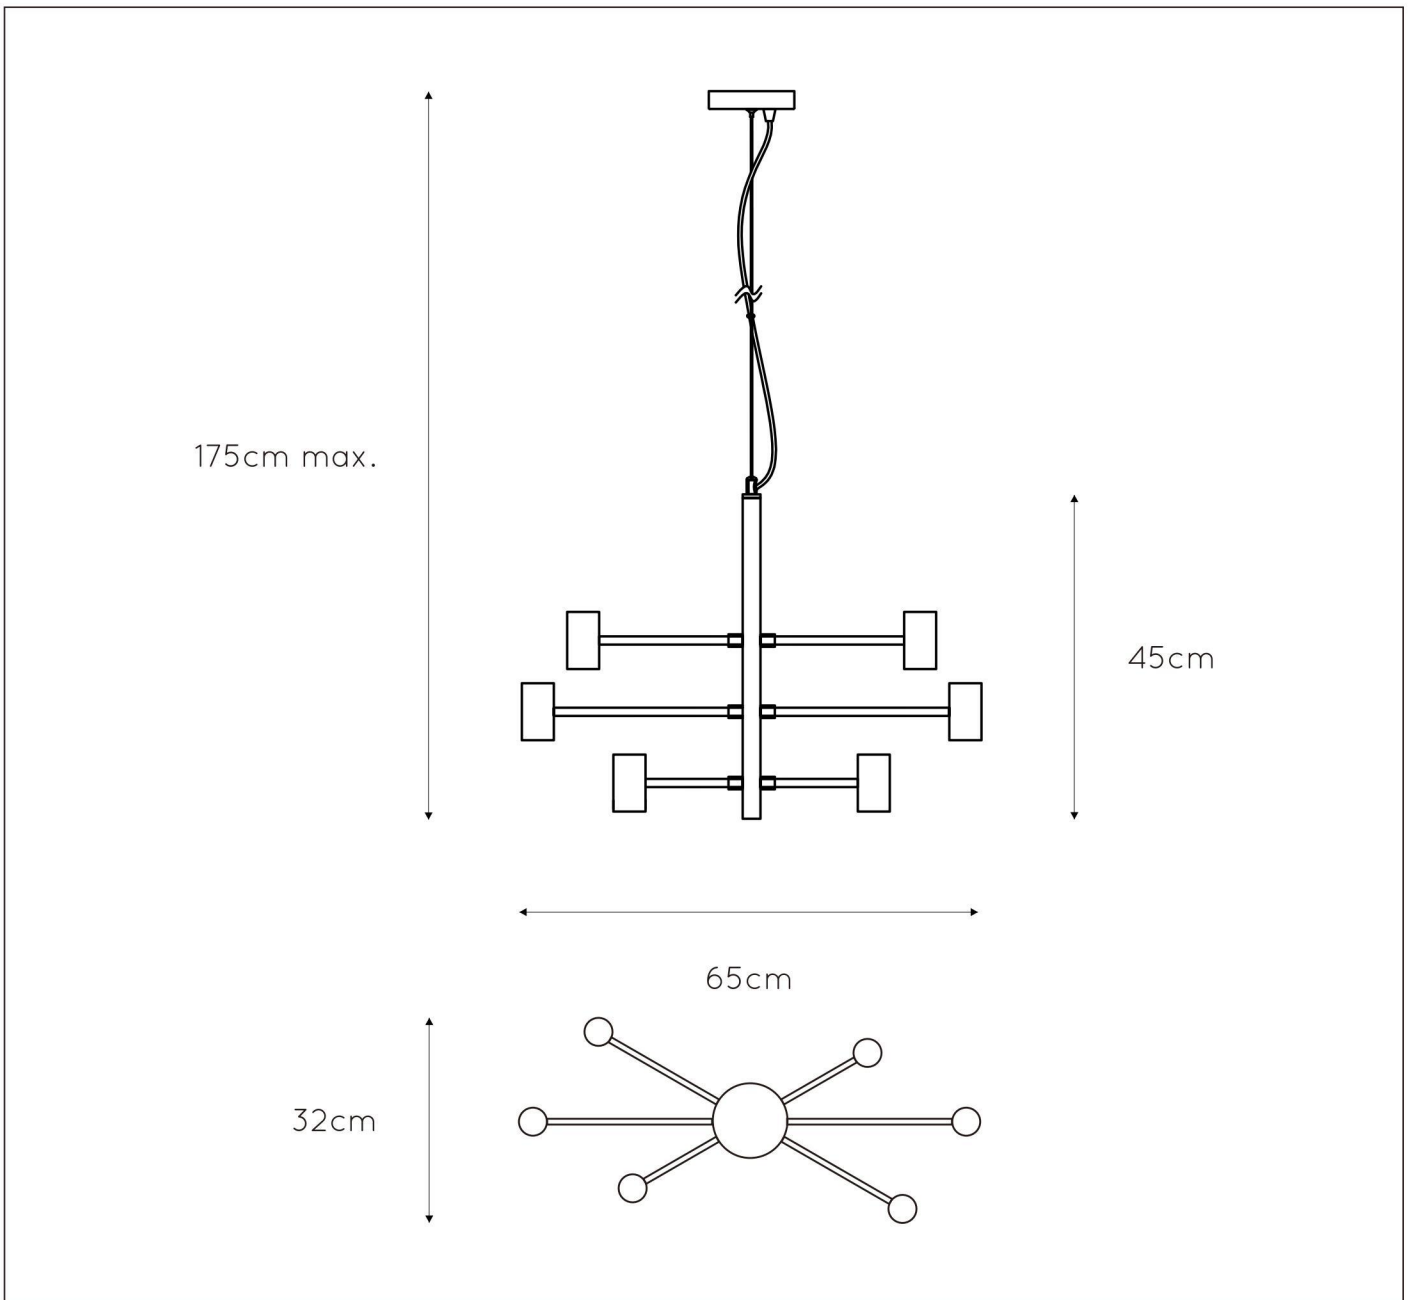

LEANNE

Item number : 21421/06/30

EAN CODE : 5411212211095

For more specifications, dimensions please visit

www.lucide.com