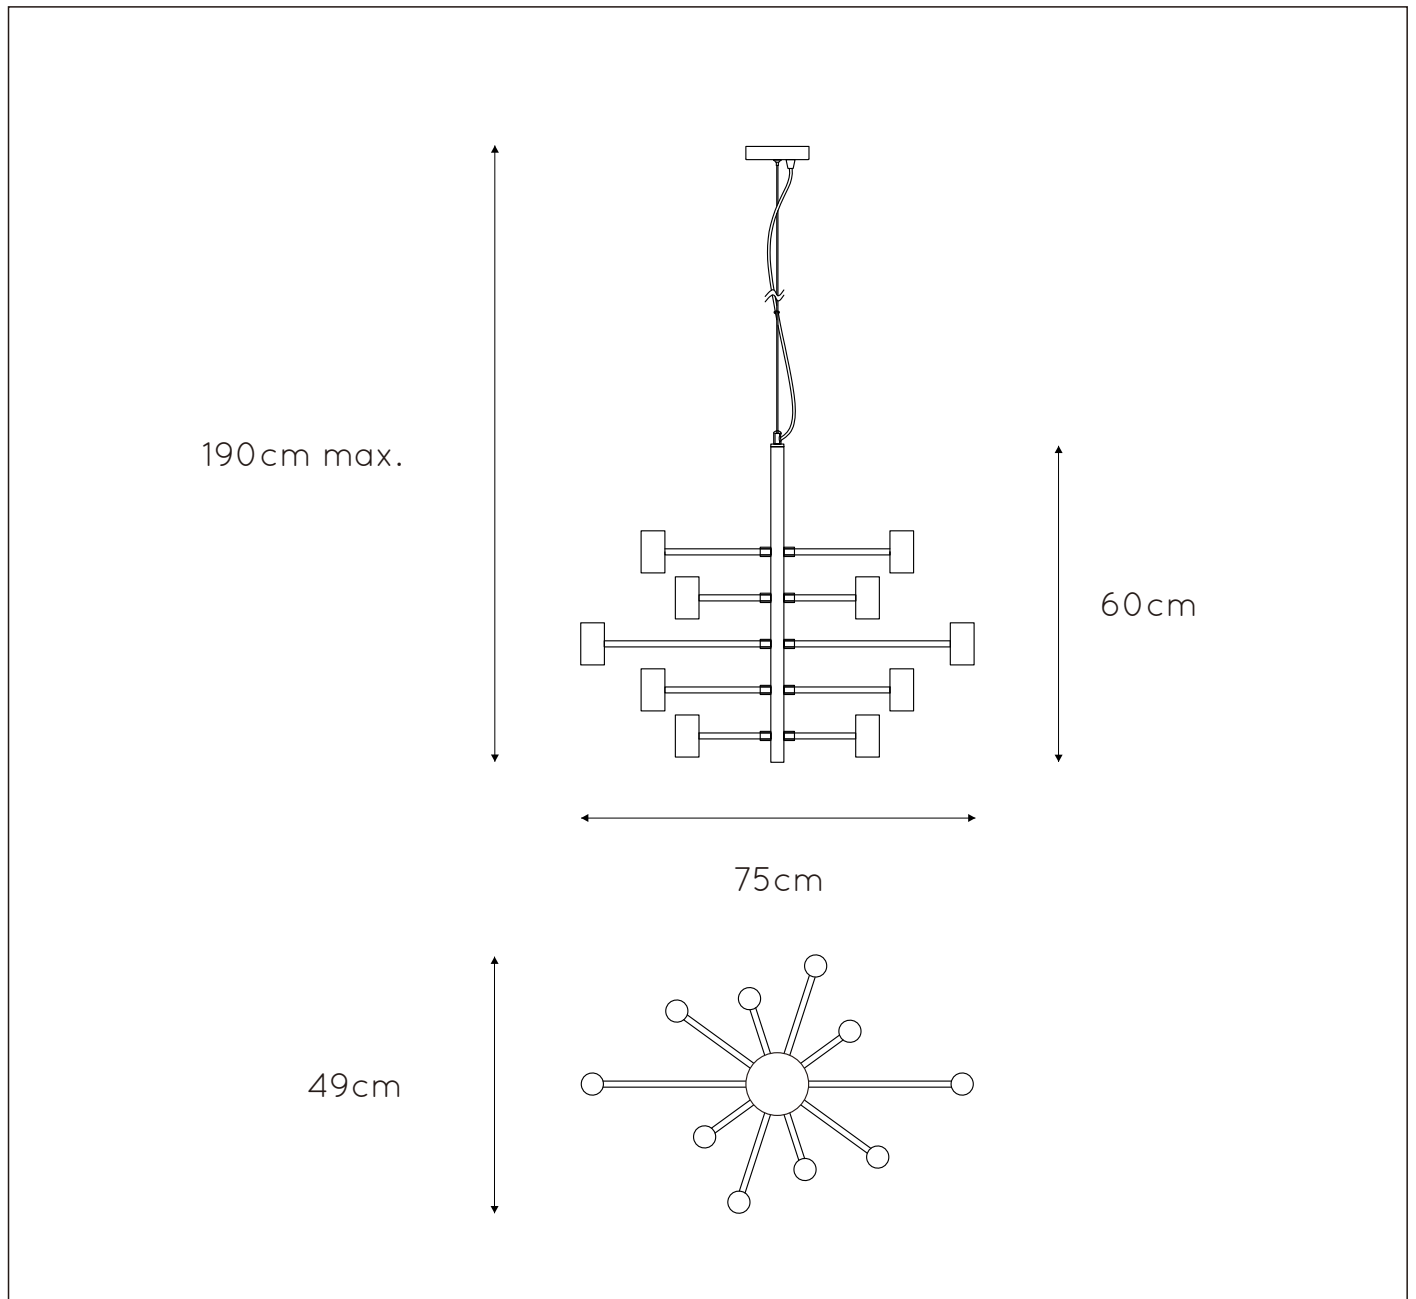

LEANNE

Item number : 21421/10/30
EAN CODE : 5411212211101