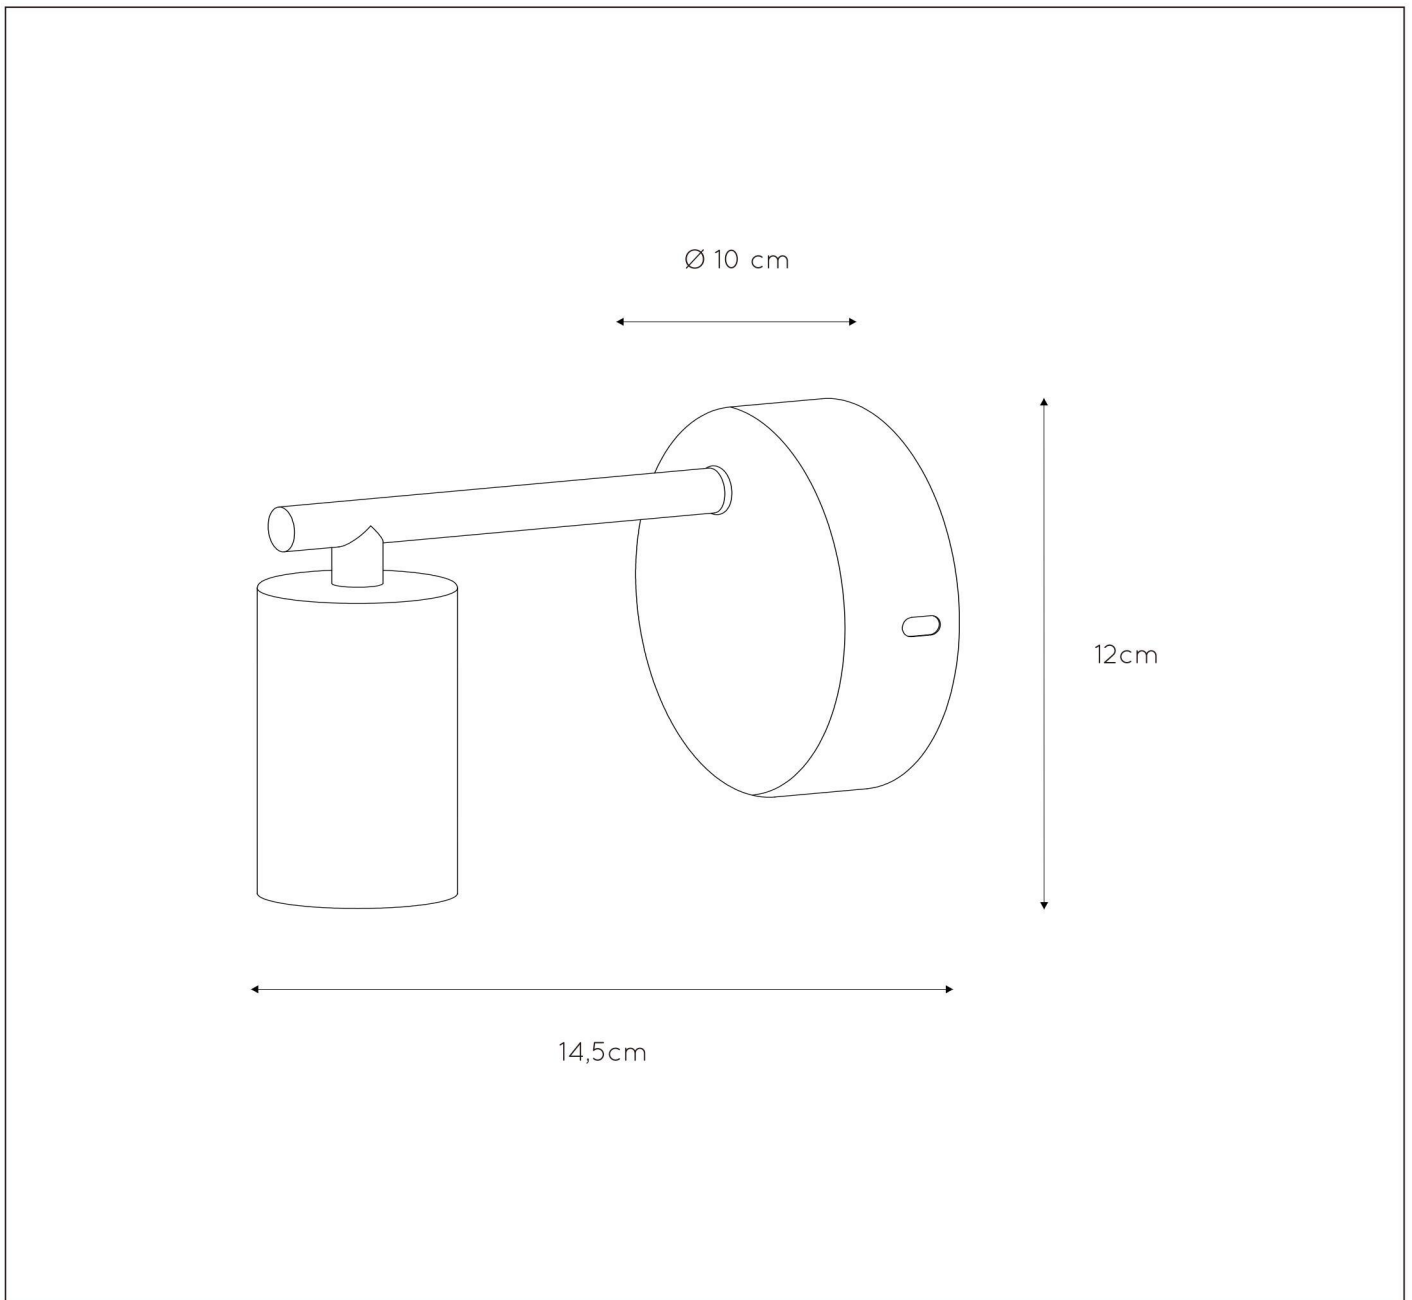

LUCIDE

TECHNICAL DRAWING & DIMENSIONS

LEANNE

Item number : 21221/01/30

EAN CODE : 5411212211088

For more specifications, dimensions please visit

www.lucide.com