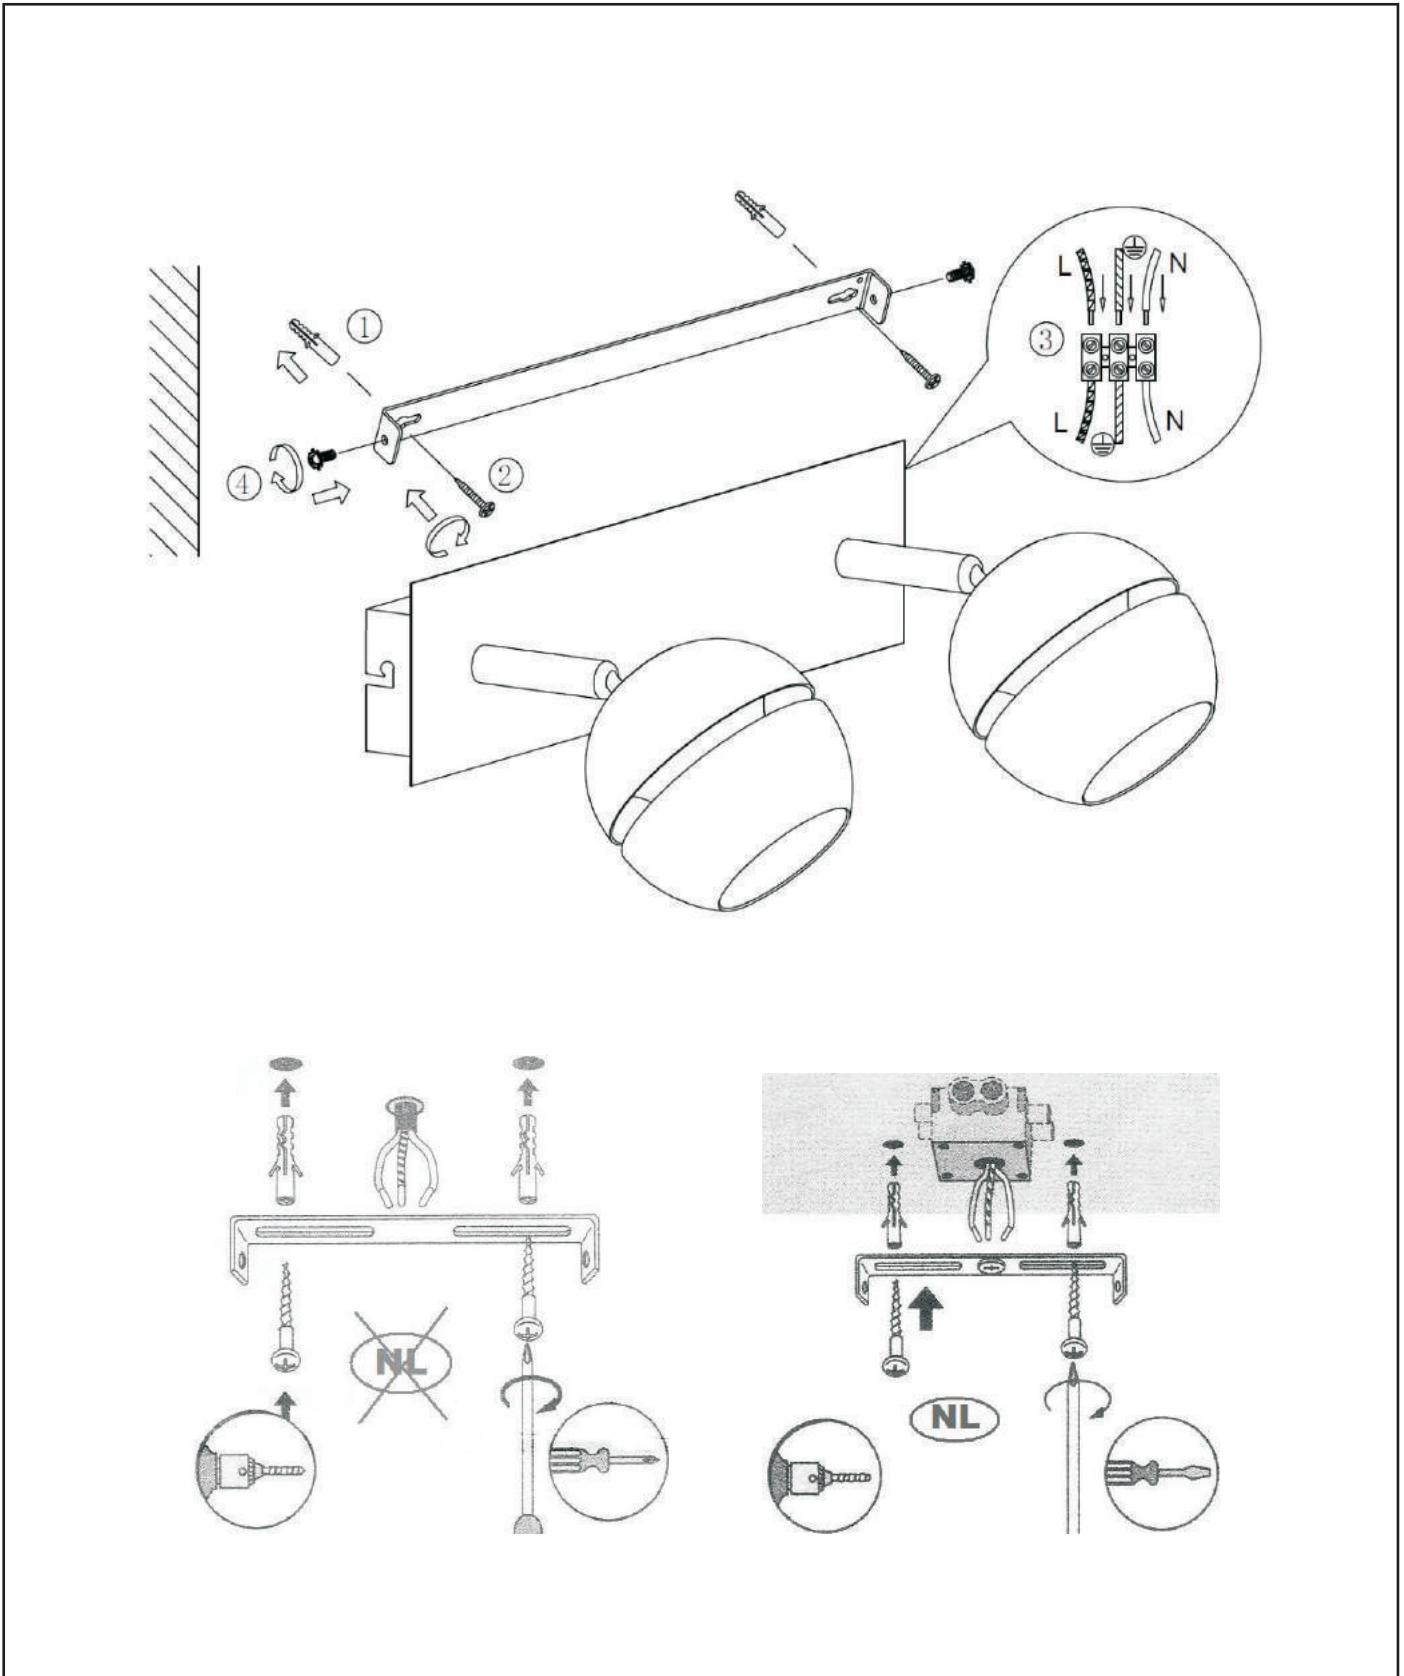

item number : 77975/10/31
EAN code : 5411212770769

BINARI LED

General

Dimensions LxWxH : 30cm x 7cm x 15 cm
 Height minimum : -
 Height maximum : 15 cm
 Dimensions shade LxWxH : ϕ 8.6* ϕ 5.5*H3.5
 Main material : Metal+acrylic
 Ceiling rose material : Metal+acrylic
 Color : Matt sandy white(gold)
 Style : Modern
 Shape : Rectangle
 Weight : 0.80Kg
 Warranty : 3 years

Product specifications

Dimmable : Yes
 Light direction : up and down
 Adjustable in height : No
 (Before Installation)
 Directional : Yes
 Cable : No, Cable On Product
 Cable length : -
 Sensor : Without Sensor
 Control : Light Switch Control
 IP-Class : 20
 Electric class : 1
 Light source including ? : Yes
 Lamp socket : AC-LED
 Light source number : 2
 Power requirements : 220-240V~50Hz
 Bulb type & maximum wattage : LED-modul Max.4.5W

For more specifications of this product please visit
www.lucide.com

BINARI LED

Item number :77975/10/31
EAN code : 5411212770769

For more specifications, dimensions please visit
www.lucide.com

LUCIDE

INSTALLATION DRAWING SPECIFICATIONS