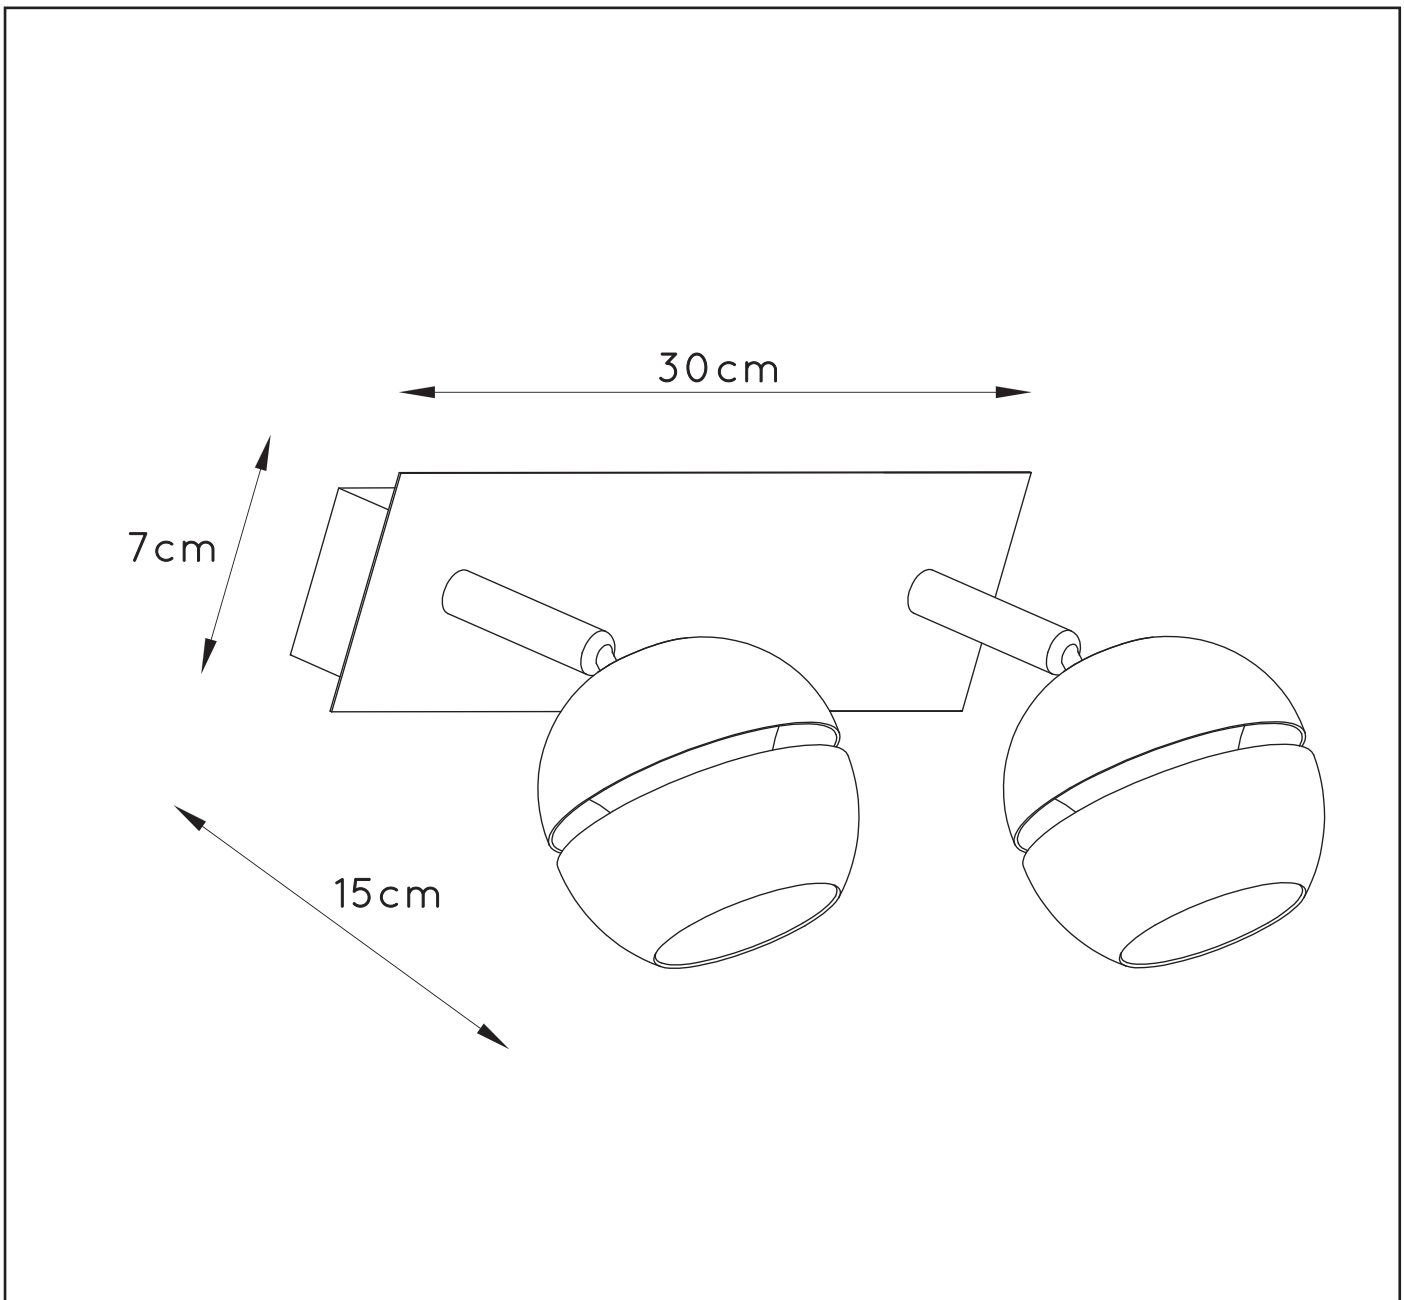

item number : 77975/10/31
EAN code : 5411212770769

BINARI LED

General

Dimensions LxWxH : 30cm x 7cm x 15 cm
 Height minimum : -
 Height maximum : 15 cm
 Dimensions shade LxWxH : ϕ 8.6* ϕ 5.5*H3.5
 Main material : Metal+acrylic
 Ceiling rose material : Metal+acrylic
 Color : Matt sandy white(gold)
 Style : Modern
 Shape : Rectangle
 Weight : 0.80Kg
 Warranty : 3 years

Product specifications

Dimmable : Yes
 Light direction : up and down
 Adjustable in height : No
 (Before Installation)
 Directional : Yes
 Cable : No, Cable On Product
 Cable length : -
 Sensor : Without Sensor
 Control : Light Switch Control
 IP-Class : 20
 Electric class : 1
 Light source including ? : Yes
 Lamp socket : AC-LED
 Light source number : 2
 Power requirements : 220-240V~50Hz
 Bulb type & maximum wattage : LED-modul Max.4.5W

For more specifications of this product please visit
www.lucide.com

BINARI LED

Item number :77975/10/31
EAN code : 5411212770769

For more specifications, dimensions please visit
www.lucide.com

LUCIDE

INSTALLATION DRAWING SPECIFICATIONS