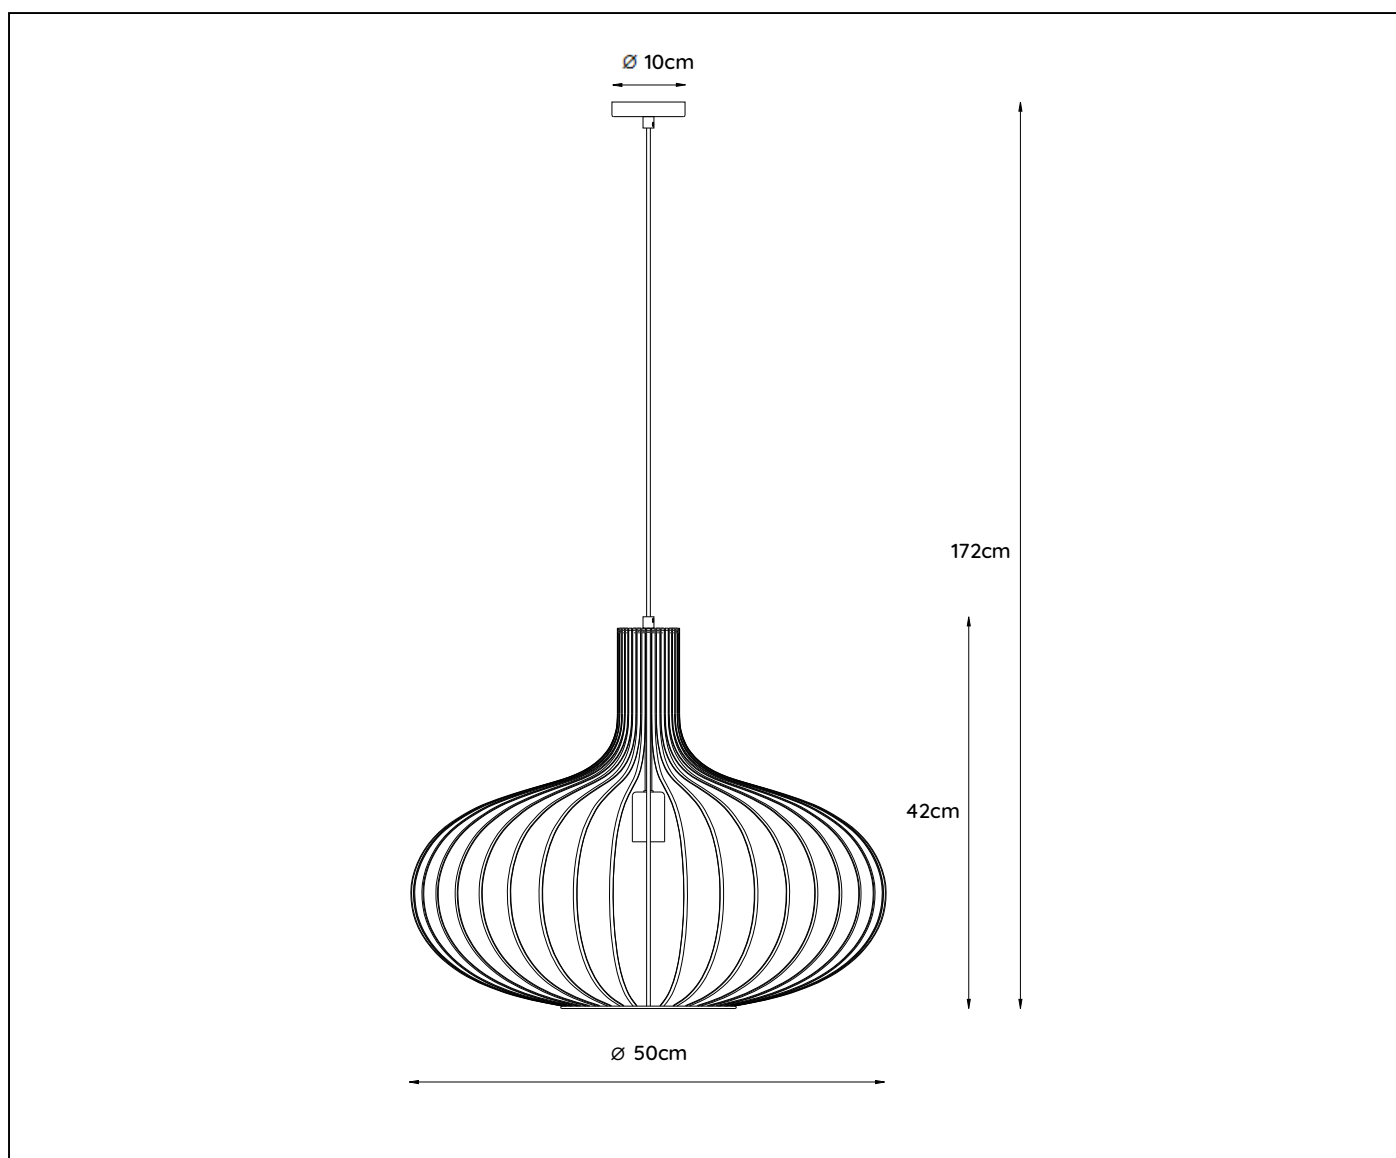

**RECOMMENDED LUCIDE
LIGHT SOURCE**

49032/05/62

Light source dimmable : Yes

Light source incl. : No

General

Dimensions LxWxH : 50 cm x 50 cm x 172 cm
Height minimum : 46 cm
Height maximum : 172 cm
Dimensions shade LxWxH : 50 cm x 50 cm x 42 cm
Main material : Metal
Ceiling rose material : Metal
Color : Antique copper
Style : Modern
Shape : Oval
Weight : 1,68 kg
Warranty : 2 years

Product specifications

Dimmable : Yes
Light direction : Around (Diffuse)
Adjustable in height : Adjustable in height (Before installation)
Directional : Not Directional
Cable : Yes, Cable On Product
Cable length : 126cm
Sensor : Without Sensor
Control : Light Switch Control
IP-Class : 20
Electric class : 1
Light source including ? : No
Lamp socket : E27
Light source number : 1
Power requirements : 220-240V~50Hz
Bulb type & maximum wattage : E27- max.60W

For more specifications of this product please visit

www.lucide.com

MANUELA

Itemnumber :78374/50/17

EAN code : 5411212782069

For more specifications, dimensions please visit

www.lucide.com

LUCIDE