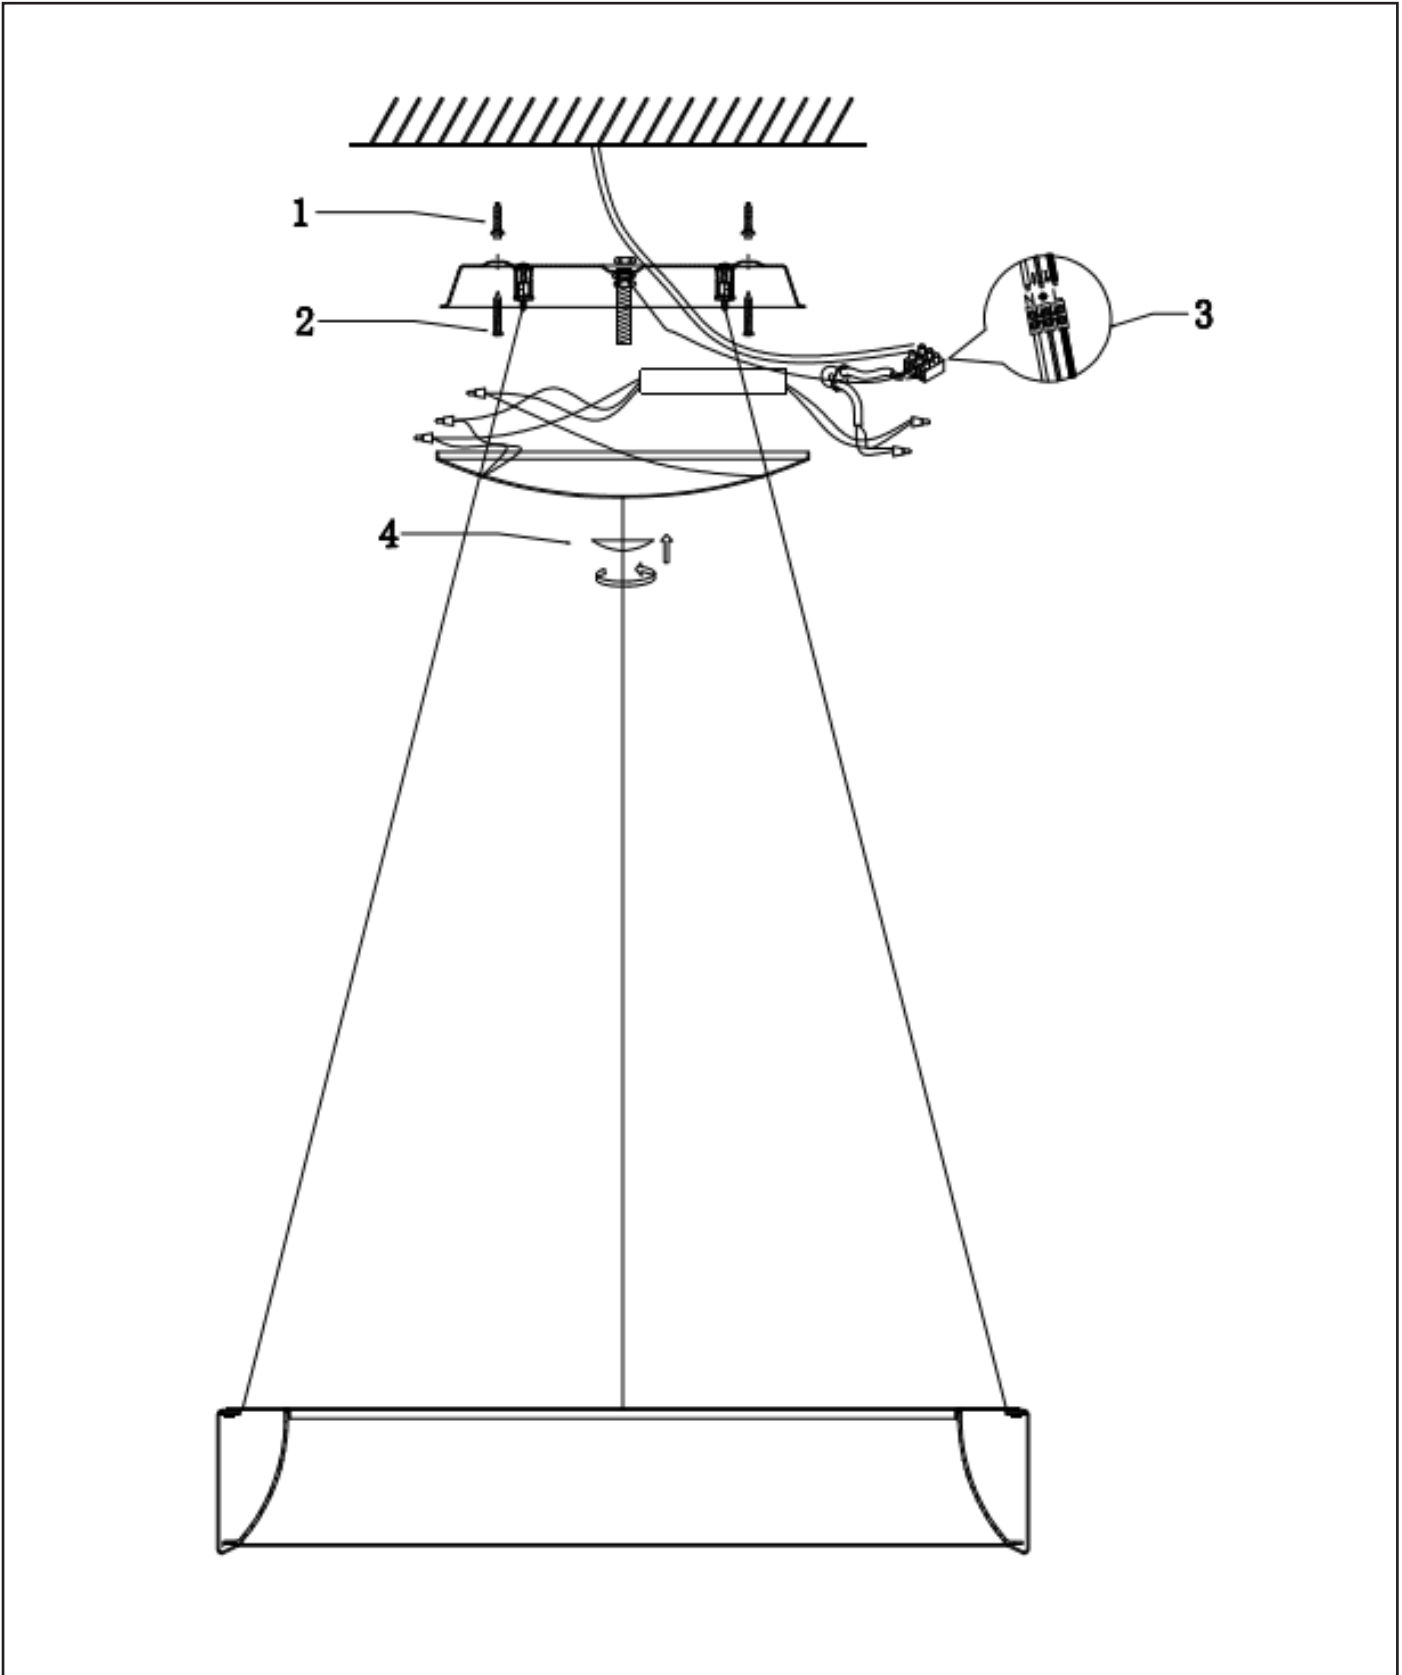

Dit product bevat een lichtbron van energie-efficiëntieklasse G.
Ce produit contient une source lumineuse de classe énergétique G.
This product contains a light source of energy efficiency class G.
Dieses Produkt enthält eine Lichtquelle der Energieeffizienzklasse G.
Ten produkt zawiera źródło światła o klasie efektywności energetycznej G.