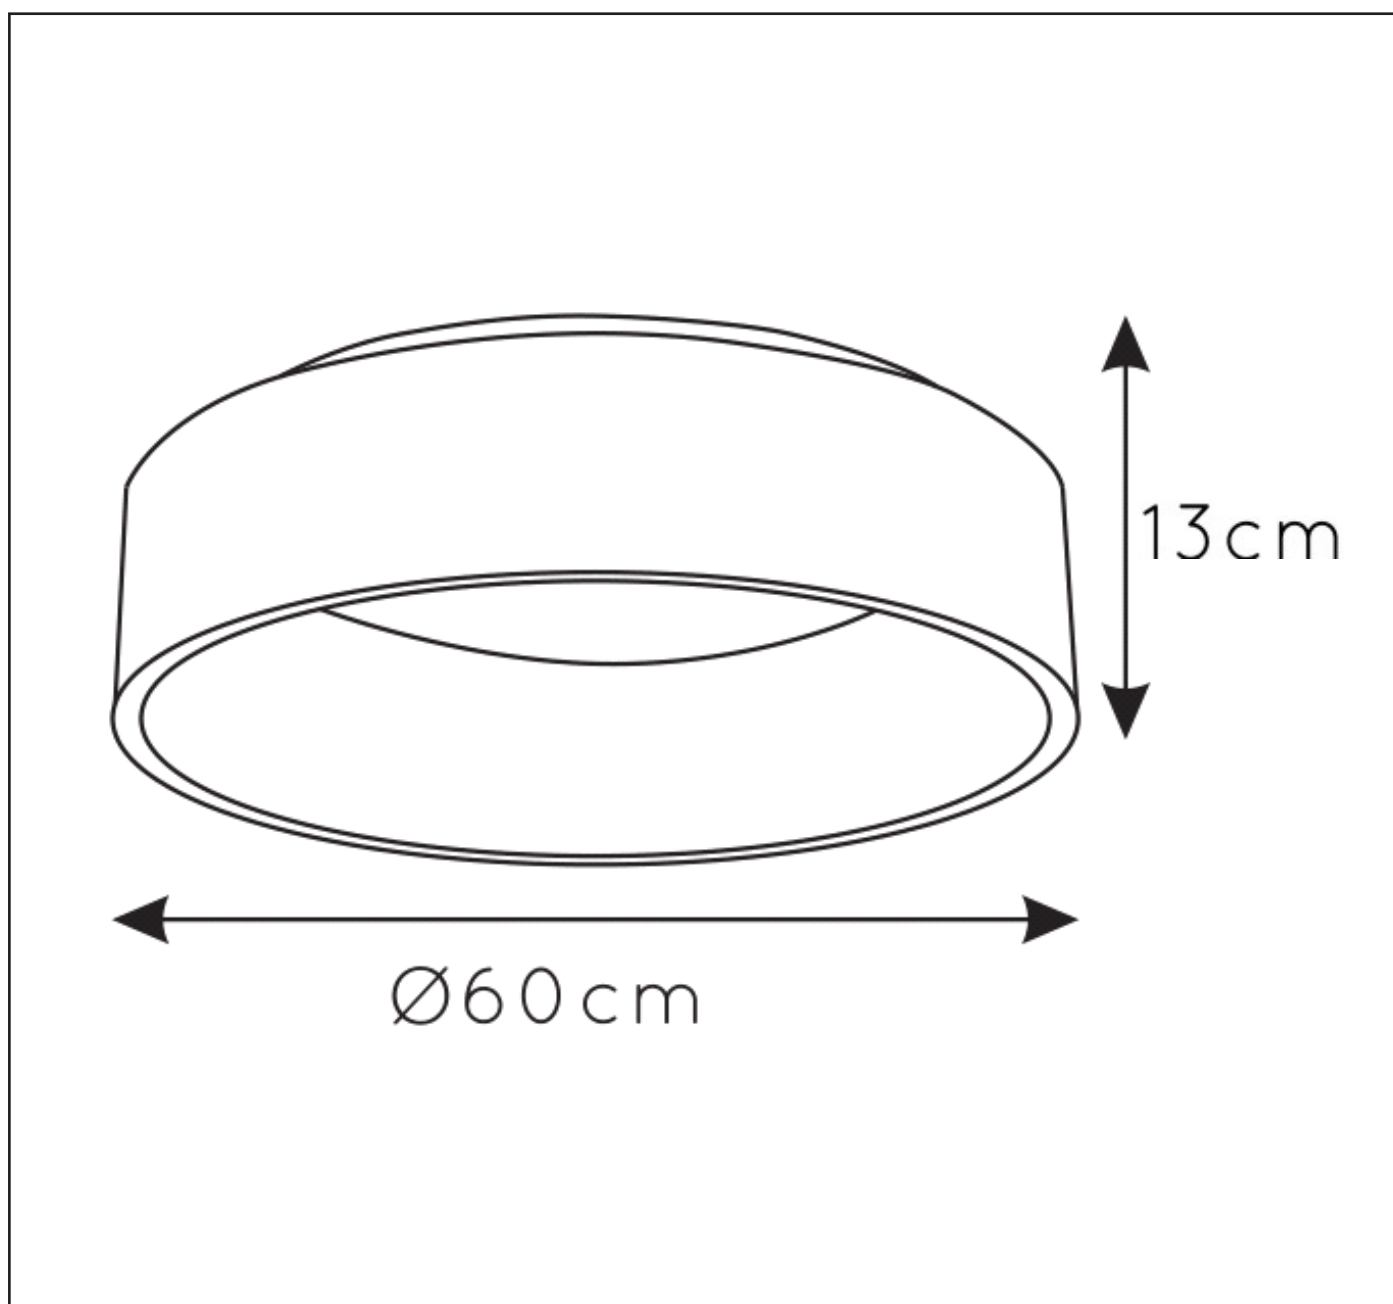

LUCIDE

GENERAL SPECIFICATIONS

item number:46100/42/30

EAN code:5411212460646

TALOWE

General

Dimensions LxWxH: Ø60x13cm

Height minimum:-

Height maximum: 13cm

Dimensions shade LxWxH: Ø60x13cm

Main material: Aluminium

Ceiling rose material: Aluminium

Color: Black + Acrylic

Style: Modern

Shape : Round

Weight : 3.0 kg

Warranty : 3 years

Product specifications

Dimmable : Yes

Light direction : Around (Diffuse)

Adjustable in height :-
(Before Installation)

Directional: Not Directional

Cable:-

Cable length :-

Bulb type & maximum wattage : 42W LED

For more specifications of this product please visit

www.lucide.com

LUCIDE

TECHNICAL DRAWING & DIMENSIONS

TALOWE

Item number:46100/42/30

EAN code:5411212460646