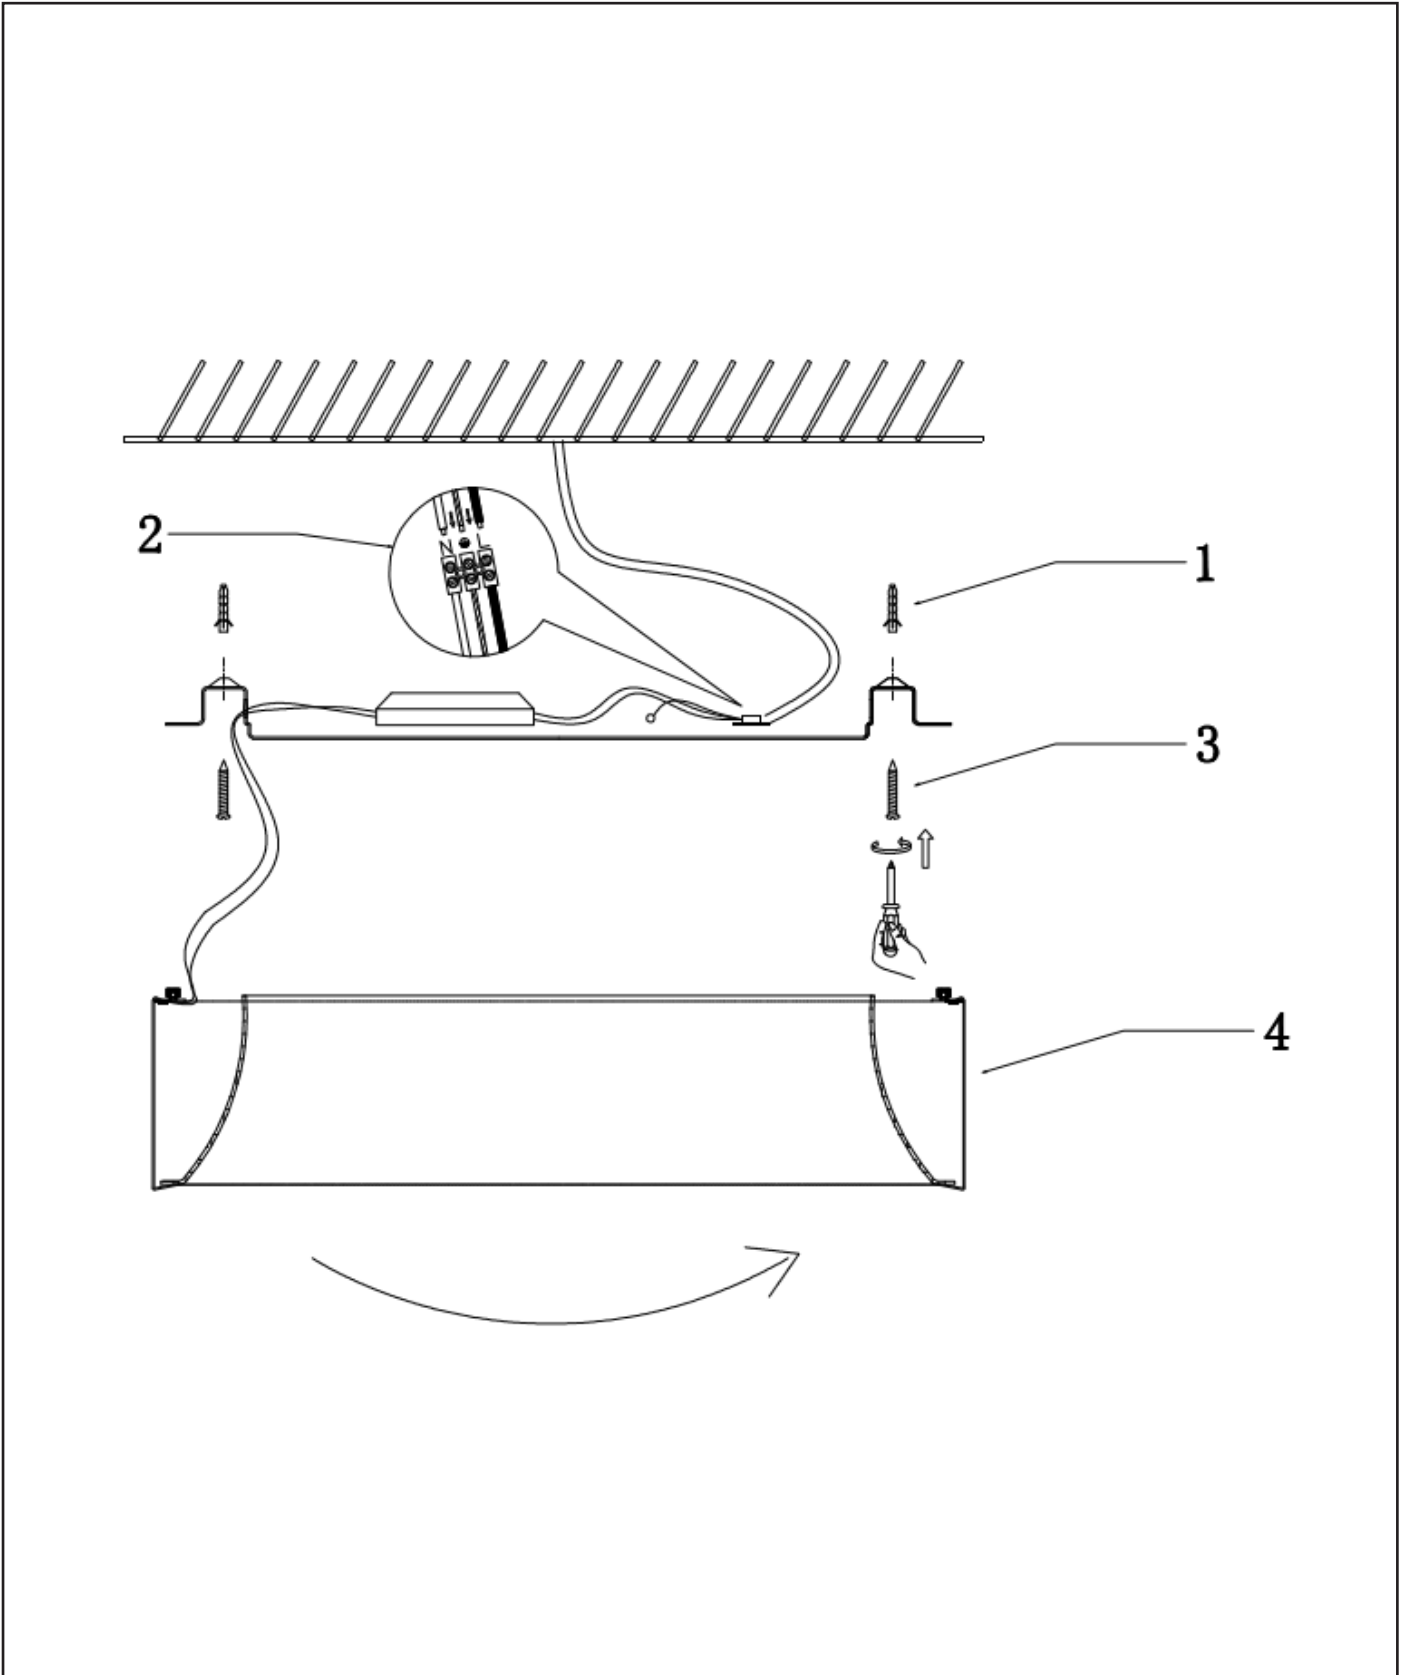

Dit product bevat een lichtbron van energie-efficiëntieklasse G.
Ce produit contient une source lumineuse de classe énergétique G.
This product contains a light source of energy efficiency class G.
Dieses Produkt enthält eine Lichtquelle der Energieeffizienzklasse G.
Ten produkt zawiera źródło światła o klasie efektywności energetycznej G.