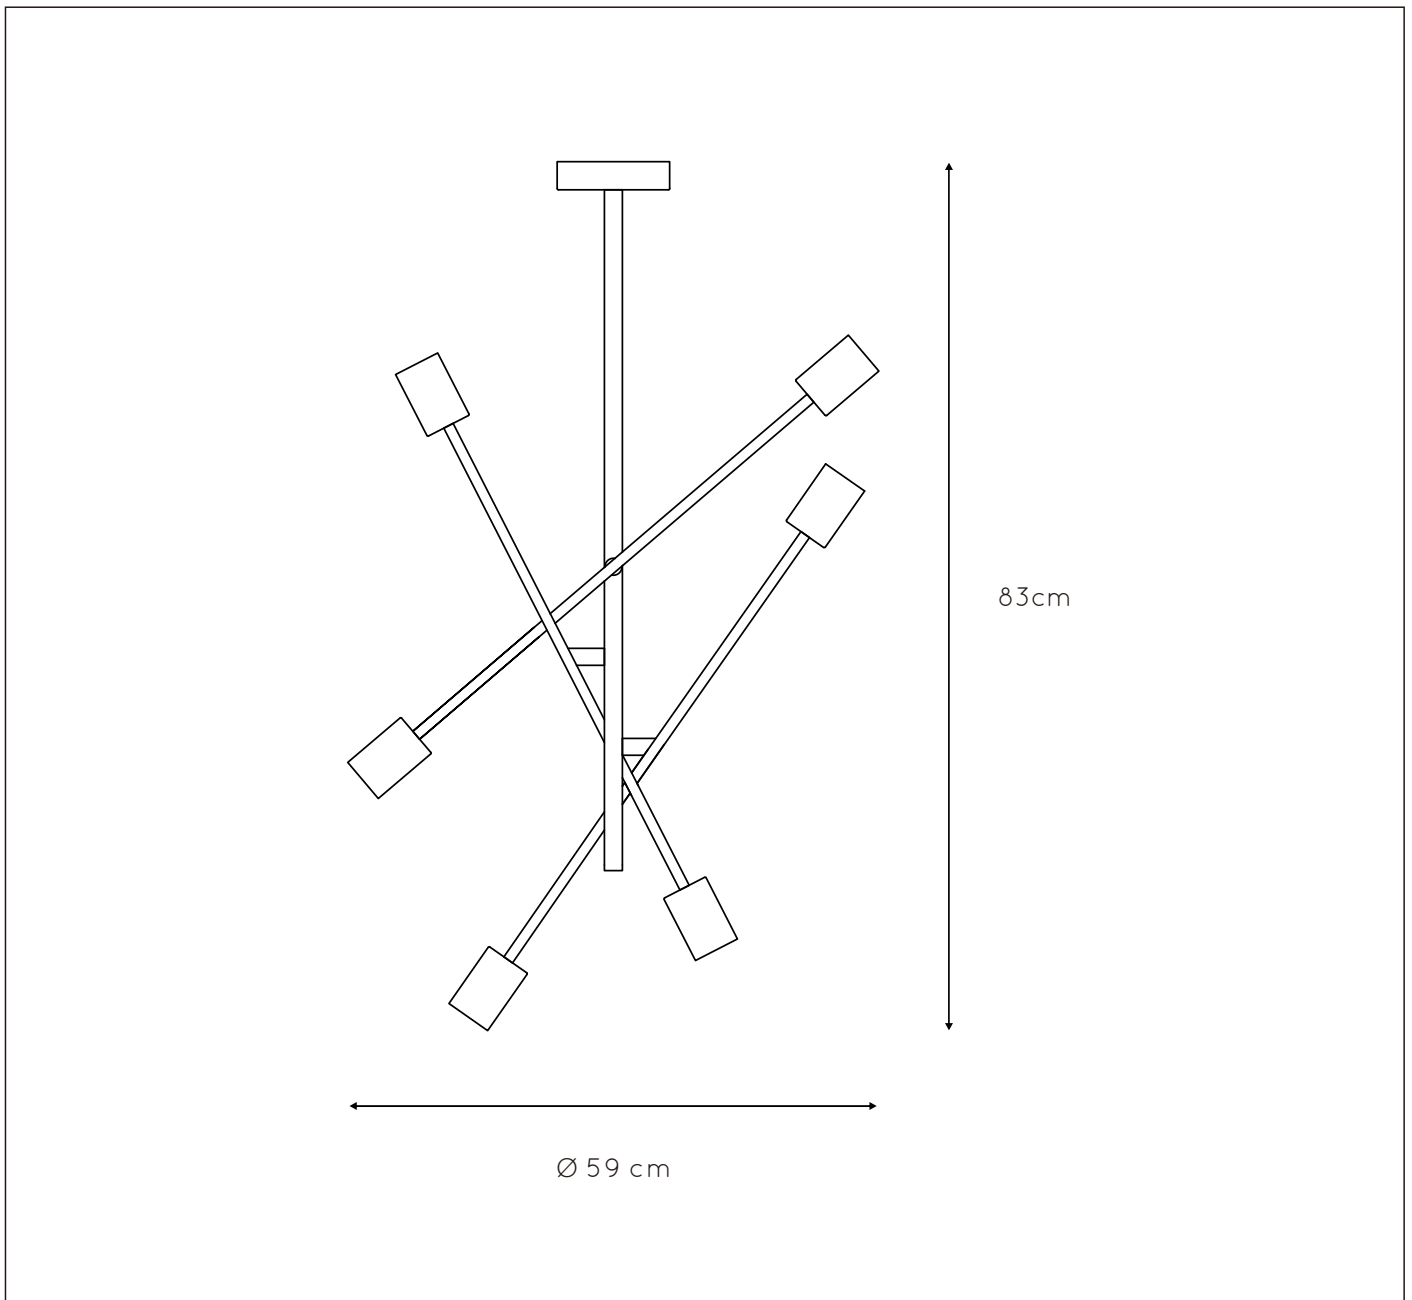

LUCIDE

TECHNICAL DRAWING & DIMENSIONS

LESTER

Item number : 21119/06/30

EAN CODE : 5411212211033

For more specifications, dimensions please visit

www.lucide.com