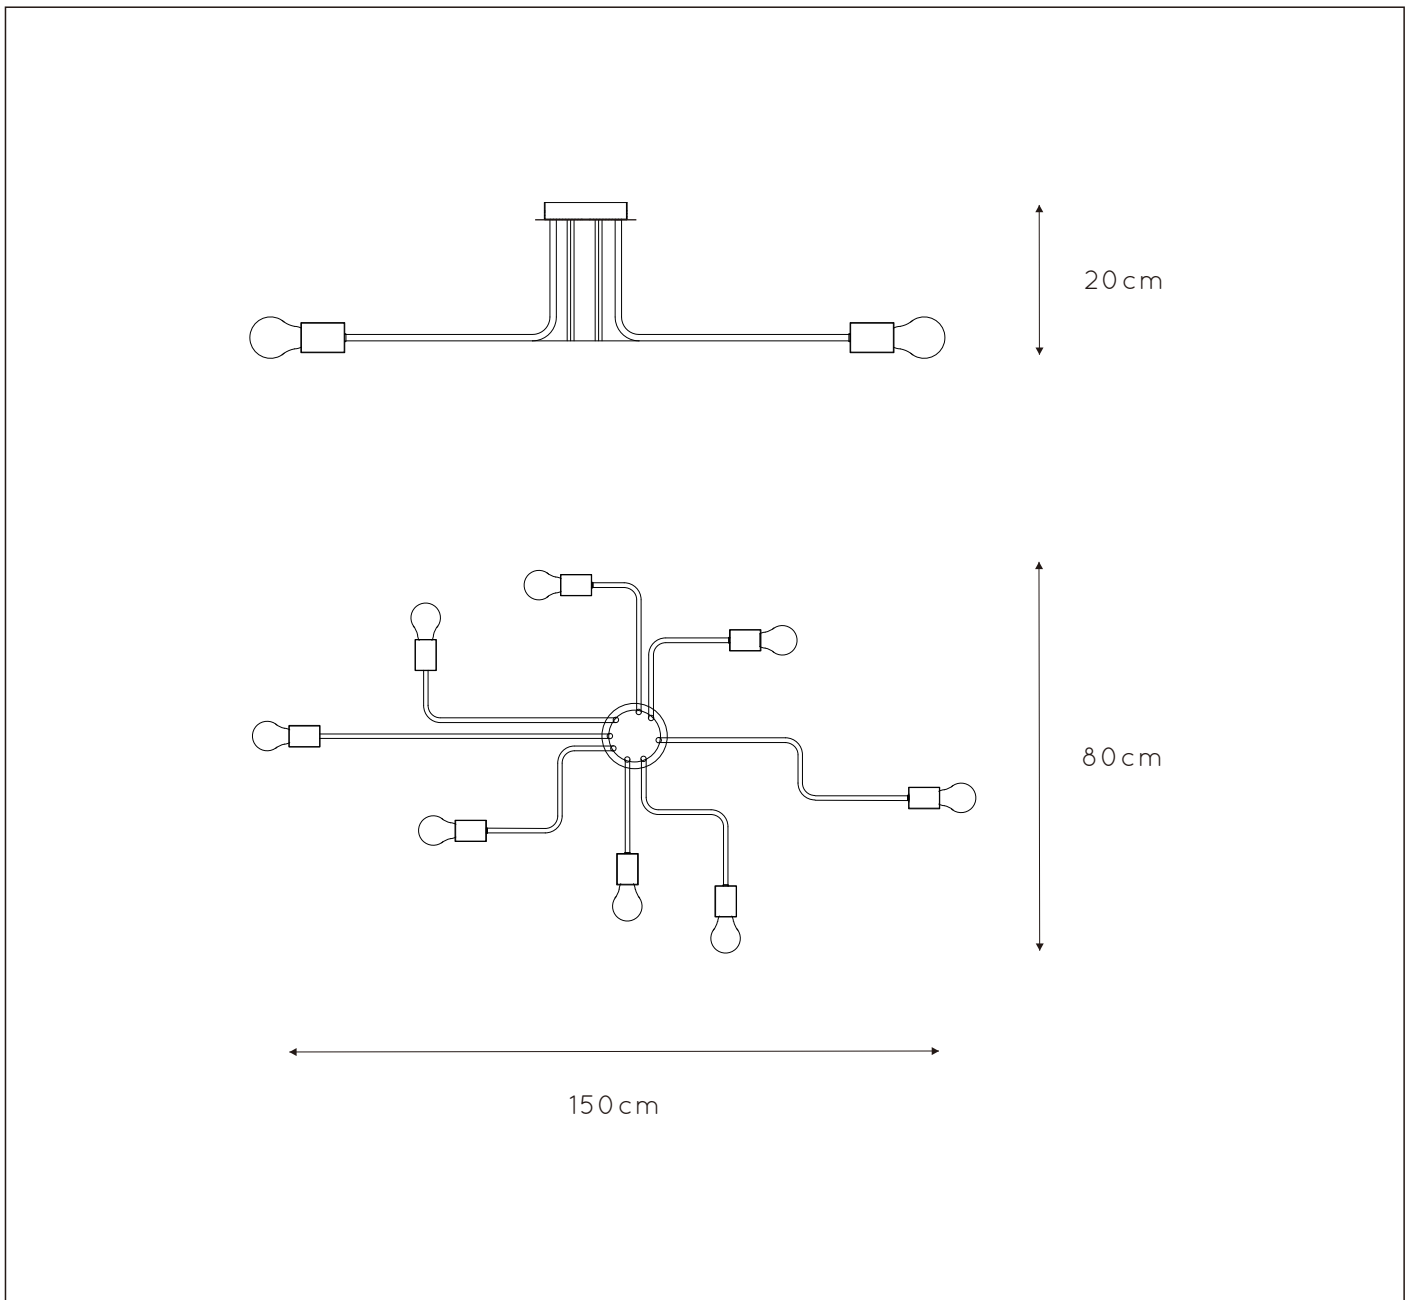

LUCIDE

TECHNICAL DRAWING & DIMENSIONS

LESTER

Item number : 21112/08/30
EAN CODE : 5411212210906

For more specifications, dimensions please visit
www.lucide.com