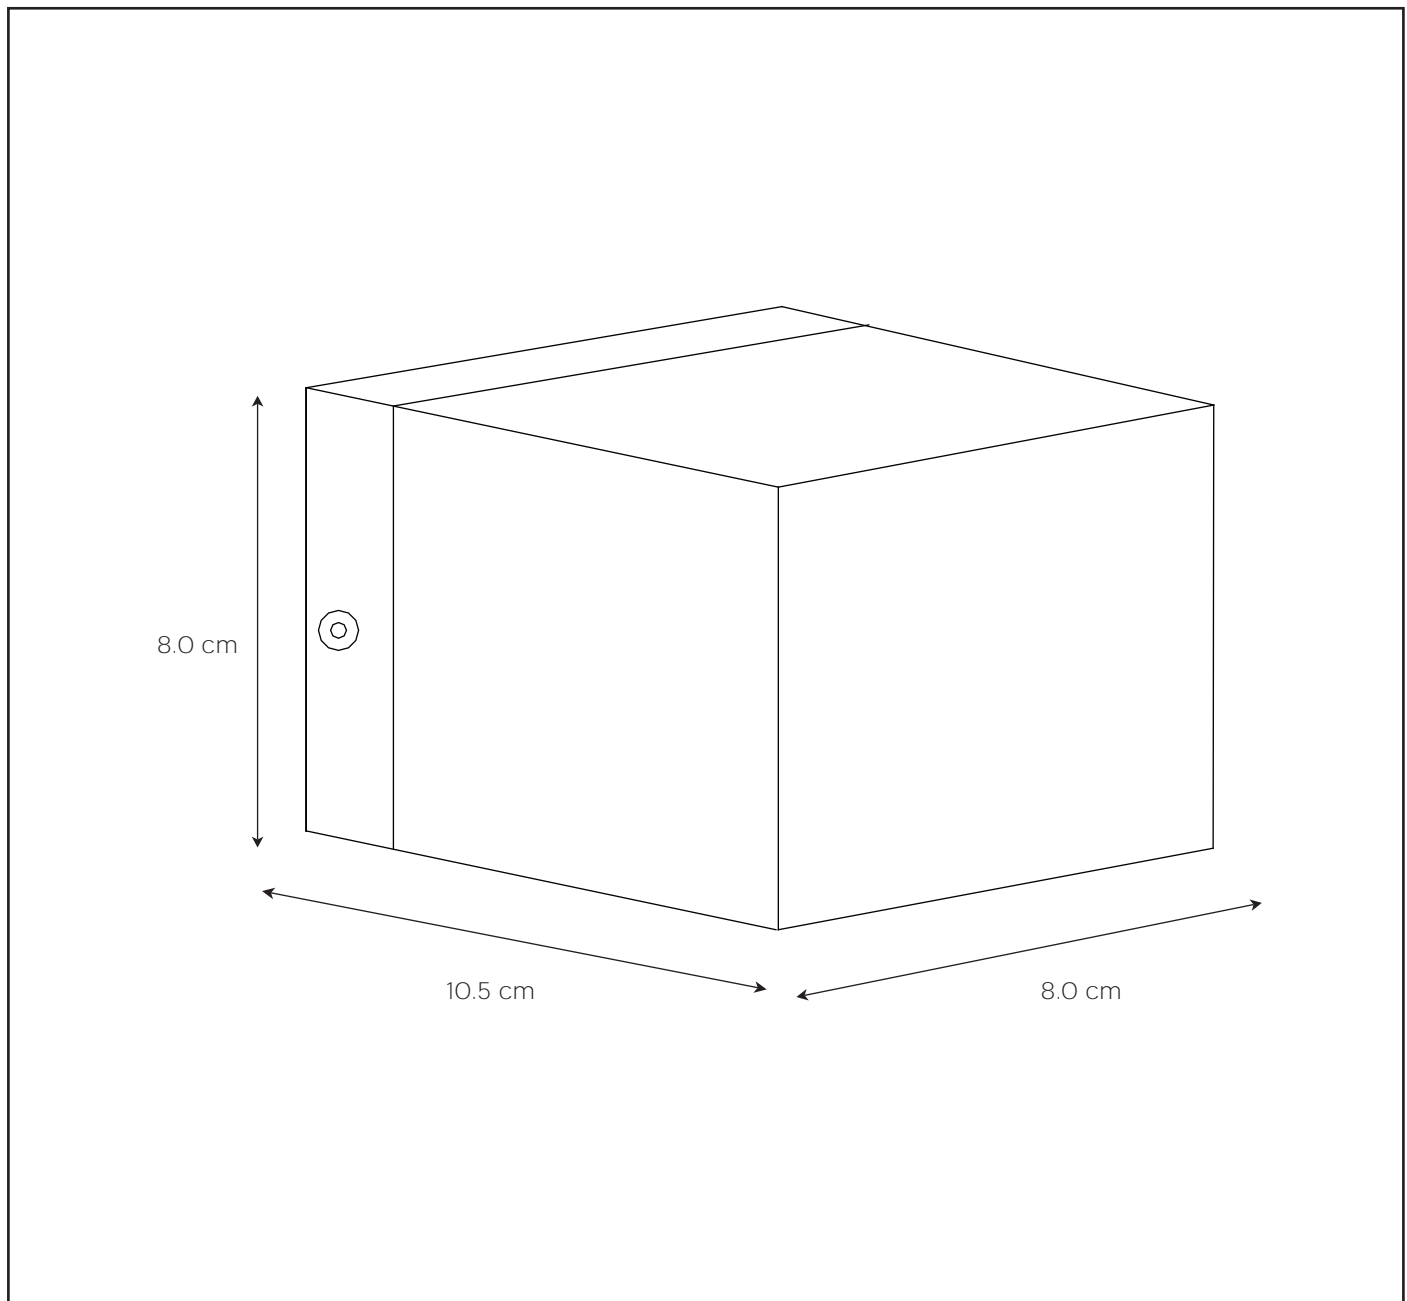

DEVI

Item number : 09201/01/12
EAN code : 5411212091604
Item number : 09201/01/30
EAN code : 5411212092274
Item number : 09201/01/31
EAN code : 5411212091611

For more specifications, dimensions please visit
www.lucide.com

LUCIDE

INSTALLATION DRAWING SPECIFICATIONS