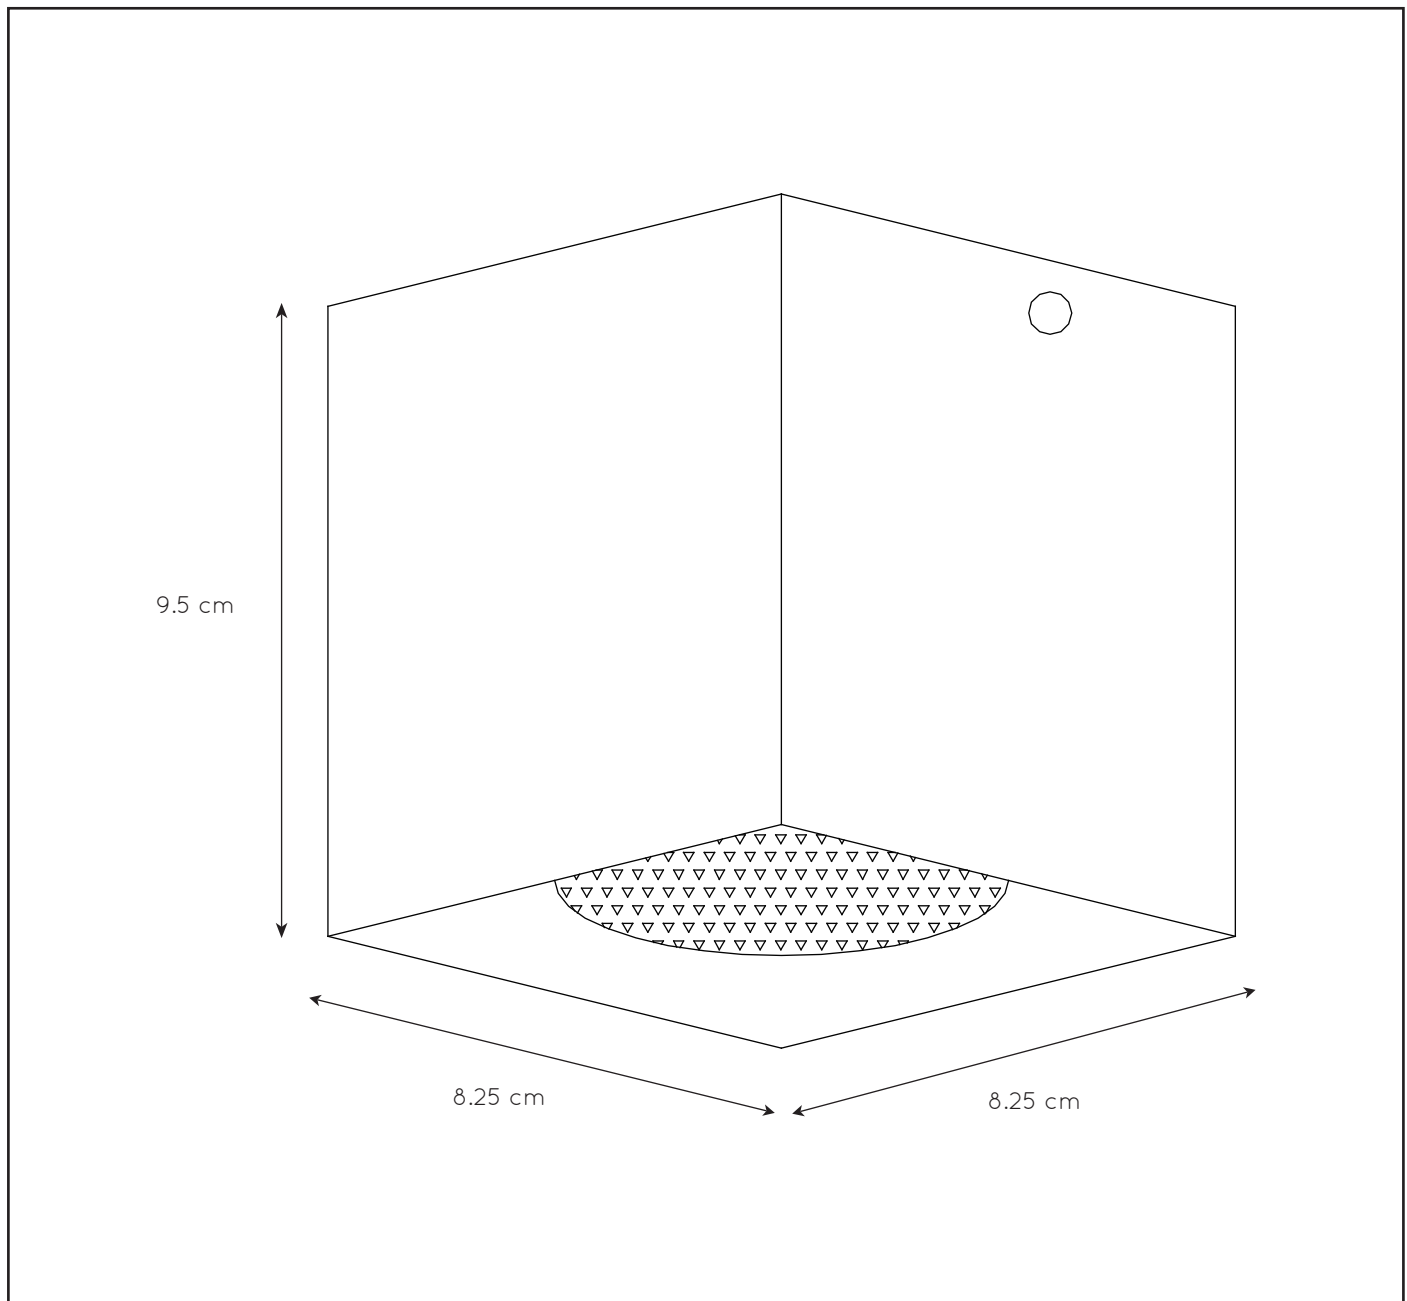

BODI

Item number : 09101/01/12
EAN code : 5411212091550
Item number : 09101/01/30
EAN code : 5411212091567
Item number : 09101/01/31
EAN code : 5411212091574

For more specifications, dimensions please visit
www.lucide.com