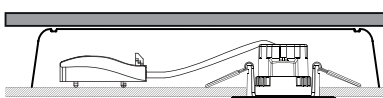

Total Effekt:	6,5W
LED effekt:	5,1W
Lysstyrke:	520lm
CRI:	90
SDCM:	≤3
LED Chip:	OSRAM
Fargetemperatur:	2700K-3200K-4000K
Lysspredning: 38°	Tilt: 25°
Utsparring:	Ø68-83 mm
Tetthetsgrad:	IP44
Levetid:	35.000 timer

Total Power:	6.5W
LED power:	5.1W
Luminous Efficiency:	520lm
CRI:	90
SDCM:	≤3
LED Chip:	OSRAM
Colour Temperature:	2700K-3200K-4000K
Beam Angle: 38°	Tilt: 25°
Cut out:	Ø68-83 mm
IP Rating:	IP44
Lifetime:	35,000 h