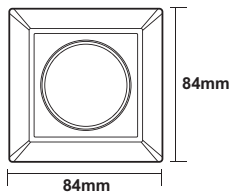

LED Dimmer 250W 1-POL
Art No.: 1402746