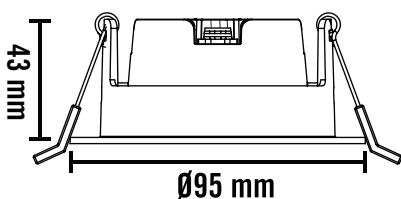

Total Effekt: 10W
LED effekt: 8,3W
Lysstyrke: 700lm
Ra: 95+
SDCM: 3
LED Chip: CREE
Fargetemperatur: 2700K
Lys spredning: 35°
Tilt: 30°
Tetthetsgrad: IP44
Levetid: 50.000 timer

Total Power: 10W
LED power: 8.3W
Luminous Efficiency: 700lm
Ra: 95+
SDCM: 3
LED Chip: CREE
Color Temperature: 2700K
Beam Angle: 35°
Tilt: 30°
IP Rating: IP44
Lifetime: 50,000 h

Tilhørende produkter / Corresponding products

Downlightboks lav
Art No.: 3202109

LED Dimmer 250W 1-POL
Art No.: 1402746

Minimumsavstand til brennbart materiale i armaturens stråleretning. /
Minimum distance to flammable material in the beam direction.

NO: Må installeres av autorisert el-installatør.
EN: Installation must be performed by a qualified electrician.

MÅL / MEASURES

Cut out: Ø82-84 mm