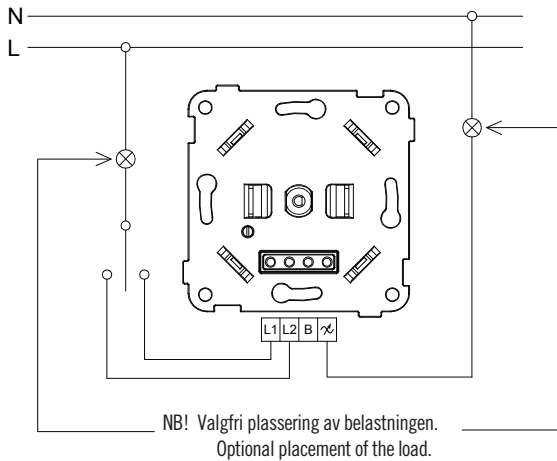

LED DIMMER 250W

220-240V~, 50Hz

Ⓝ CE IP 20

Dette er en trykk/vri-dimmer. Dimmeren kan benyttes i endevendersystem med normal endevenderbryter. Min. last avhenger etter hvilken type lyskilde eller elektronisk omformer. Det kan være nødvendig å øke belastningen til 10W.

This is a push/rotary dimmer. The dimmer may be used in the two way switch wiring system with normal two way switch wiring. Min. load depends on the type of light source or electronic converter. It may be necessary to increase the load to 10W.

Driftsspening: 220-240V/AC~ 50Hz
LED lampe: 5-250W
Elektronisk trafo/halogen: 5-300W
Halogenlampe 240V: 5-300W
Monteres i standard veggboкс eller som påvegg.
Kortslutningssikring. Overbelastningssikring.
Overtemperaturbeskyttelse. Elektronisk utkobling ved lampefeil.

Operating voltage: 220-240V/AC ~ 50Hz
LED light: 5-250W
Electronic transformer /halogen: 5-300W
Halogen Lamp 240V: 5-300W
Mounts in the standard electrical box or surface mounting.
Short-circuit protection. Over load protection. Lamp breakdown protection.

KOBLING / WIRING