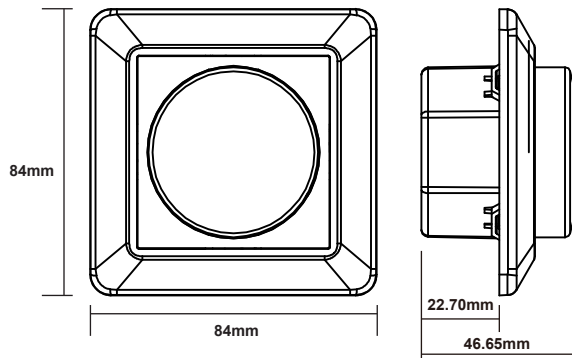

MÅL / MEASURES

OBS!
Må installeres
av autorisert
el-installatør!