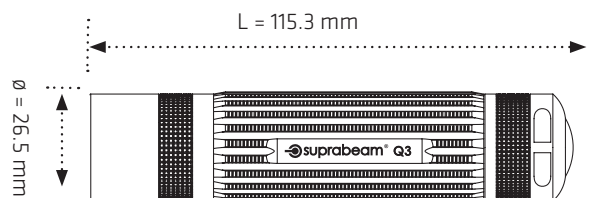

Q3

LED / Focus configuration:	1 CREE Power Chip / Sliding Hyperfocus™
Case Material / Surface Treatment:	Anodized, High Strength Aluminium
Case Color:	Anthracite Dark Grey
Switch:	Quality Tested Metal Touch-Switch At Rear
Dimensions:	L: 115.3mm, Ø: 26.5mm
Weight incl. battery:	99g
Ingress Protection Rating:	Splash Waterproof IPx4
Temperature:	-20°C to +50°C
Built in DC/DC Controller:	YES, 5-step controller by press or touch
Standard Power Source:	3 x AAA Alkaline
Compatible with rechargeable cells:	YES, with AAA NiMh 1.2V
Beam / Distance:	Variable from Spot to Floodlight / < 230 Meters
Luminous Flux:	BOOST: 320 lm / High: 200 lm / Medium: 50 lm / Low: 15 lm / Stroboskop 10 Hz
Lighting Time:	< 50 hours
Accessories included:	Pro. Quality Pouch with Velcro and Press Stud, Strap
EAN-Code:	570404990207 7
Customs Tariff Number:	8513 1000
Packaging:	Presentation tube
Single Box Content / Size / Weight:	1 pcs, high/diameter, 18 x 10.1 cm / 255 g
Master Box Content / Size / Weight:	24 pcs, 40 x 40 x 39 cm / 6.2 kg
Order's Adress:	sales@suprabeam.com
Part. No.:	503.1005