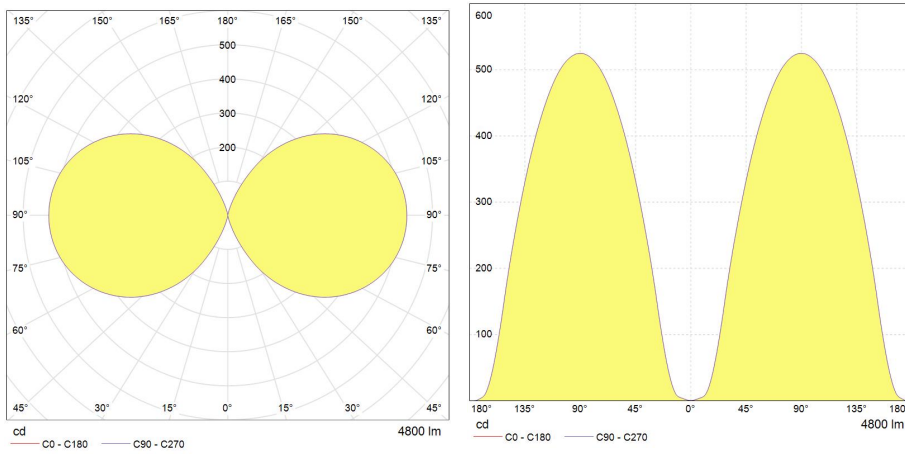

Photometric Data

Downloads & Links

[Go to the catalog site (HTTP)](#)

[Photometry (IES)](#)

[LED Mercury Data sheet (PDF)](#)

[LED Mercury Installation guide (PDF)](#)

[LED Mercury Images (HTTP)](#)

[Lighting design tools & calculators (HTTP)](#)

[Certificate for the Quality Management System of GE Lighting EMEA (PDF)](#)

[Certificate for the Environmental Management System of GE Lighting EMEA (PDF)](#)