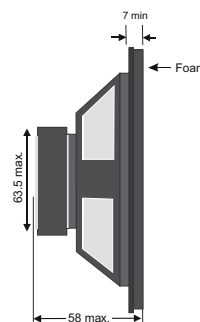

5" DESIGN LOUDSPEAKERS REF.16601-16602

8 ohms Loudspeakers technical specifications:

16601	MIN	NORMAL	MAX		COMMENTS
Woof er		5		inches	Two ways coaxial
Tweeter		$\frac{3}{4}$		inches	
Measurements		175x60		mm	
Power		10	20	W	
SPL		88		dB	
Frequency response	90		20.000	Hz	
Impedance		8		Ohms	
Cut-out diameter		150		mm	

16 ohms Loudspeakers technical specifications:

16602	MIN	NORMAL	MAX		COMMENTS
Woof er		5		inches	Two ways coaxial
Tweeter		$\frac{3}{4}$		inches	
Measurements		175x60		mm	
Power		10	20	W	
SPL		88		dB	
Frequency response	90		20.000	Hz	
Impedance		16		Ohms	
Cut-out diameter		150		mm	