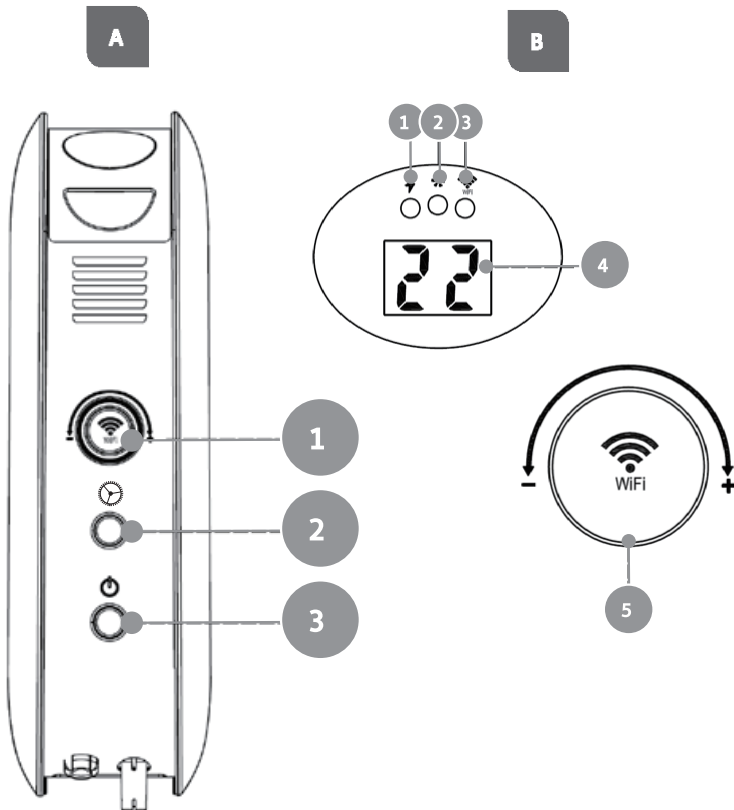

Mill WiFi Portable Heater illustrations

1. DESCRIPTION OF THE HEATER

2. PARTS

4. TEMPERATURE CALIBRATION

3. ASSEMBLY

PICTURE 1

PICTURE 2

Mill WiFi Portable Heater illustrations

5. RESETTING THE HEATER

6. CONTROL PANEL

7. ACTIVATING WIFI

8. DELETE WIFI SETTINGS