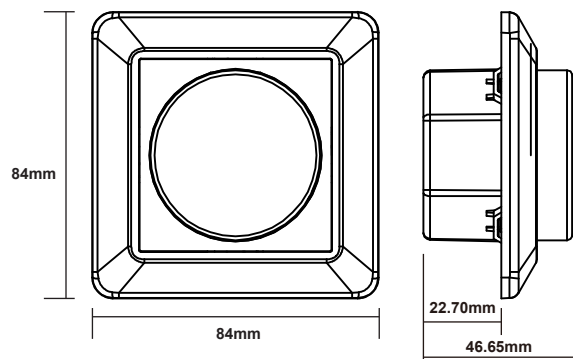

MÅL / MEASURES

OBS!
Må installeres
av autorisert
el-installatør!