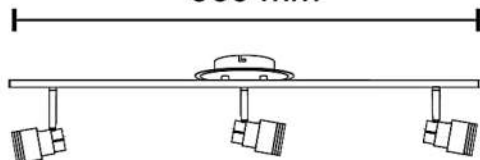

ATTENTION! If the beam direction of the spots are parallel to the ceiling it may cause high temperatures on the luminaire mounting surface. The luminaire's beam direction is not recommended to be parallel to the ceiling. With delicate ceiling surfaces as plastic foil or painted ceilings, discoloration may occur. It may also result in brown stains around the light source because of dustcombustion. This doesn't cause any danger of fire, just discoloration.

Sokkel:
Tetthetsgrad:
Max last:
Til innendørs bruk.

3XGU10
IP20
3x35W Halogen

Socket:
IP Rating:
Max load:
For indoor use.

3XGU10
IP20
3x35W Halogen

NO: Må installeres av autorisert el-installatør.
EN: Installation must be performed by a qualified electrician.

MÅL / MEASURES

960 mm

NO: Minimumsavstand til brennbart materiale i armaturens stråleretning.
EN: Minimum distance to flammable material in the beam direction

LED

HALOGEN