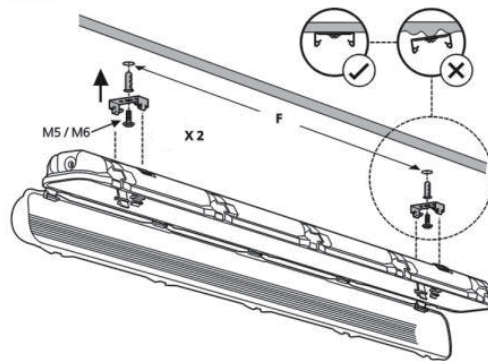

Dense industrial luminaire with LED illuminated panel.
Housing in reinforced polycarbonate to withstand more demanding tasks. Lamp housing in polycarbonate. Acid-resistant steel clip holds the lamp house in place. Suitable for use outdoors and in harsh environments such as barns, commercial kitchen, washing and the like.

1. Installation of fittings should only be done using the included mounting clips. (2 pcs)
2. **NEVER** screw directly into the luminaire housing, the construction will deteriorate and IP level will not be maintained.

MÅL / MEASURES

1 Through Wire Only / kun ved gjennomkobling

2

3

4

5 Standard

6

7