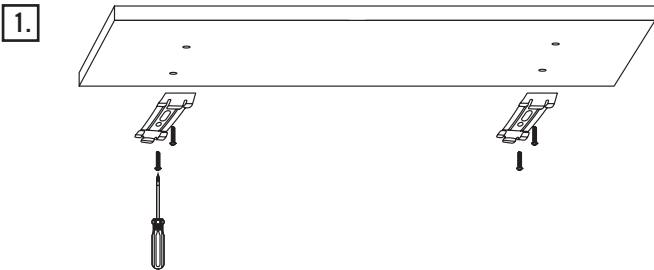

Dense industrial luminaire with LED illuminated panel.
Housing in reinforced polycarbonate to withstand more demanding tasks. Lamp housing in polycarbonate. Acid-resistant steel clip holds the lamp house in place. Suitable for use outdoors and in harsh environments such as barns, commercial kitchen, washing and the like.

LED effekt: 2X30W
Lysstyrke: 6000lm
Fargetemperatur: 4000K
Tetthetsgrad: IP65

LED power: 2X30W
Luminous Efficiency: 6000lm
Color Temperature: 4000K
IP Rating: IP65

MONTERING / MOUNTING

1. Montering av armatur skal kun gjøres ved bruk av medfølgende monteringsklips.(2 stk)
2. Det må **ALDRI** skrues direkte i armaturhuset, da konstruksjonen svekkes og IP grad ikke opprettholdes.

1. Installation of fittings should only be done using the included mounting clips. (2 pcs)
2. **NEVER** screw directly into the luminaire housing, the construction will deteriorate and IP level will not be maintained.