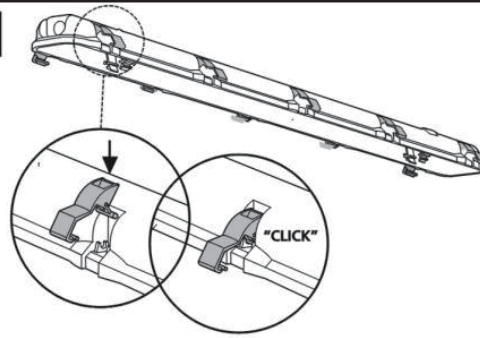

1 Through Wire Only / kun ved gjennomkobling

2

3

4

5 Standard

6

7