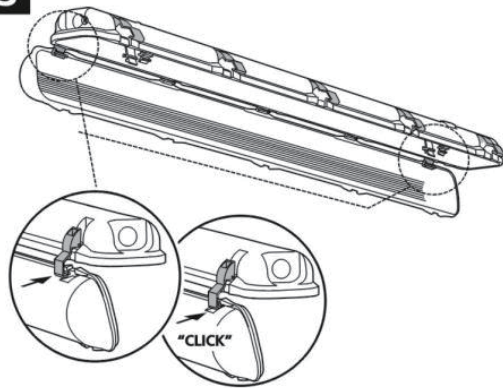

STORM LYSARMATUR LED

2X30W

220-240V/AC - 50Hz IP65

Tett industriarmatur med LED lysplate.
Armaturhus i forsterket polykarbonat for å tåle de mer krevende oppgavene. Avdekning i klar polykarbonat. Syrefaste stålkliips holder skjermen på plass. Velegnet for bruk utendørs og i tøffe miljøer som fjøs, storkjøkken, bilvask og lignende.

Dense industrial luminaire with LED illuminated panel.
Housing in reinforced polycarbonate to withstand more demanding tasks. Lamp housing in polycarbonate. Acid-resistant steel clip holds the lamp house in place. Suitable for use outdoors and in harsh environments such as barns, commercial kitchen, washing and the like.

1. Installation of fittings should only be done using the included mounting clips. (2 pcs)
2. **NEVER** screw directly into the luminaire housing, the construction will deteriorate and IP level will not be maintained.

MÅL / MEASURES

1 Through Wire Only / kun ved gjennomkobling

2

3

4

5 Standard

6

7