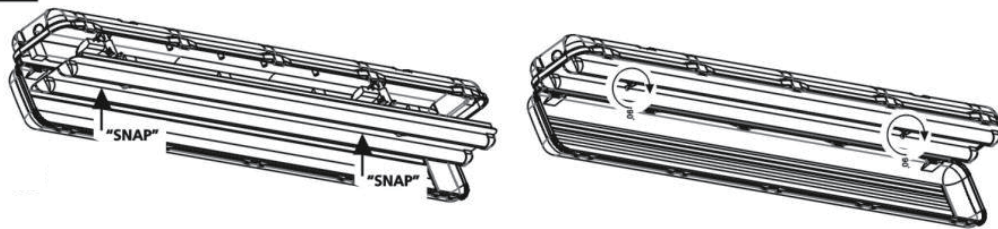

Dense industrial luminaire with LED illuminated panel.
Housing in reinforced polycarbonate to withstand more demanding tasks. Lamp housing in polycarbonate. Acid-resistant steel clip holds the lamp house in place. Suitable for use outdoors and in harsh environments such as barns, commercial kitchen, washing and the like.

1. Installation of fittings should only be done using the included mounting clips. (2 pcs)
2. **NEVER** screw directly into the luminaire housing, the construction will deteriorate and IP level will not be maintained.

MÅL / MEASURES

1 Through Wire Only / kun ved gjennomkobling

2

3

4

5 Standard

6

7